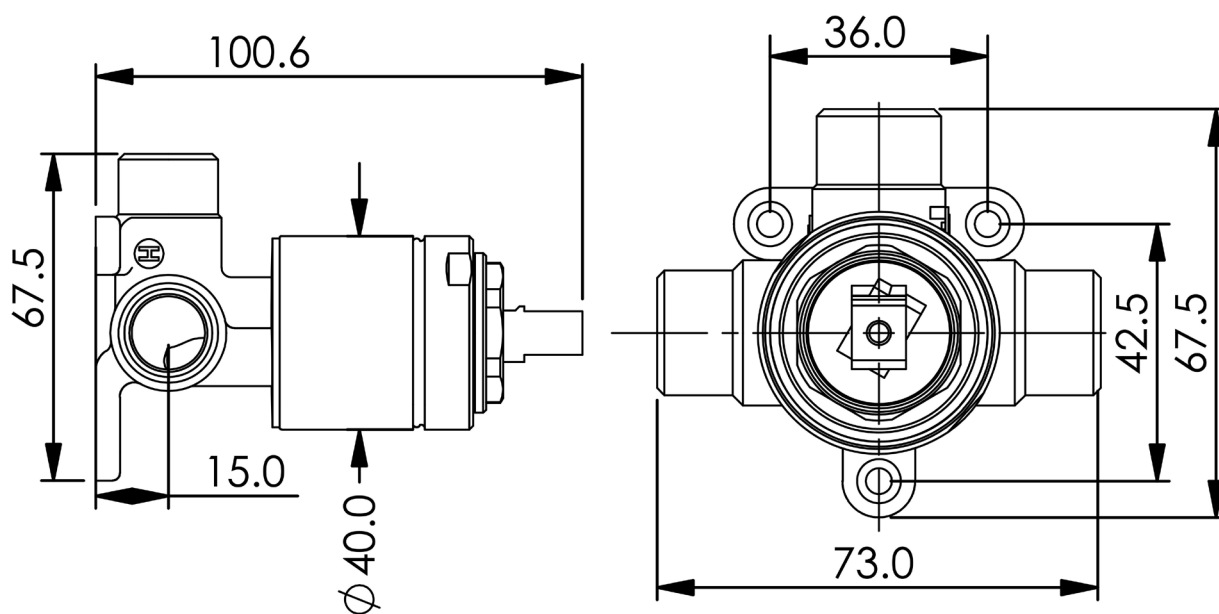

Universal Shower Mixer Body MP35

LF9415619 | Suits Any Finish

AU PHONE - 1800 244 487
EMAIL - aussales@greenstapware.com
WEBSITE - www.greenstapware.com.au

GREENS
where life meets water