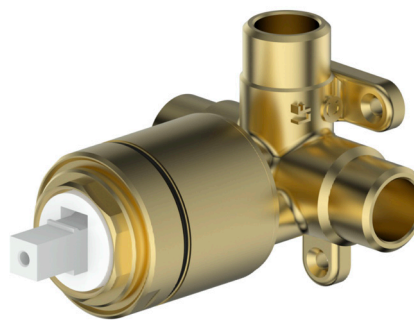

Universal Shower Mixer Body MP35

LF9415619 | Suits Any Finish

AU PHONE - 1800 244 487
EMAIL - aussales@greenstapware.com
WEBSITE - www.greenstapware.com.au

GREENS
where life meets water