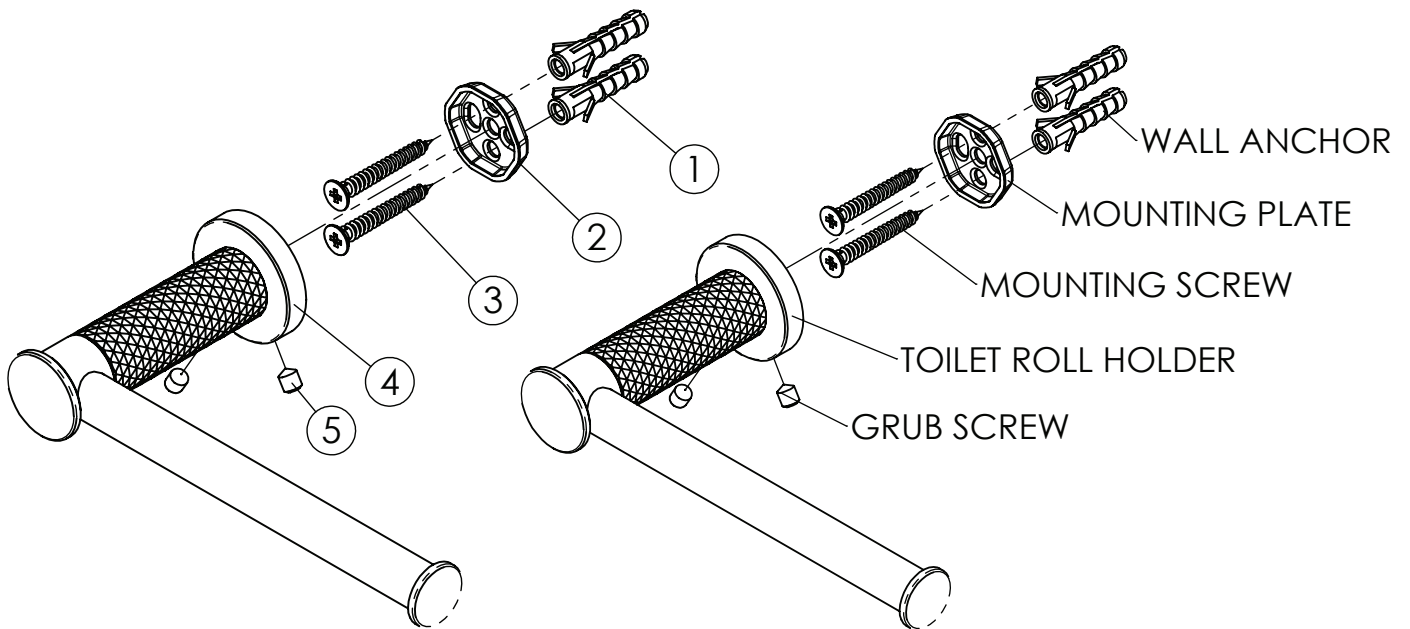

REFLECT

Toilet Roll Holder

21308BN | Brushed Nickel
 21308BB | Brushed Brass
 21308BC | Brushed Copper
 21308CP | Chrome

AU PHONE - 1800 244 487
 EMAIL - aussales@greenstapware.com
 WEBSITE - greenstapware.com.au