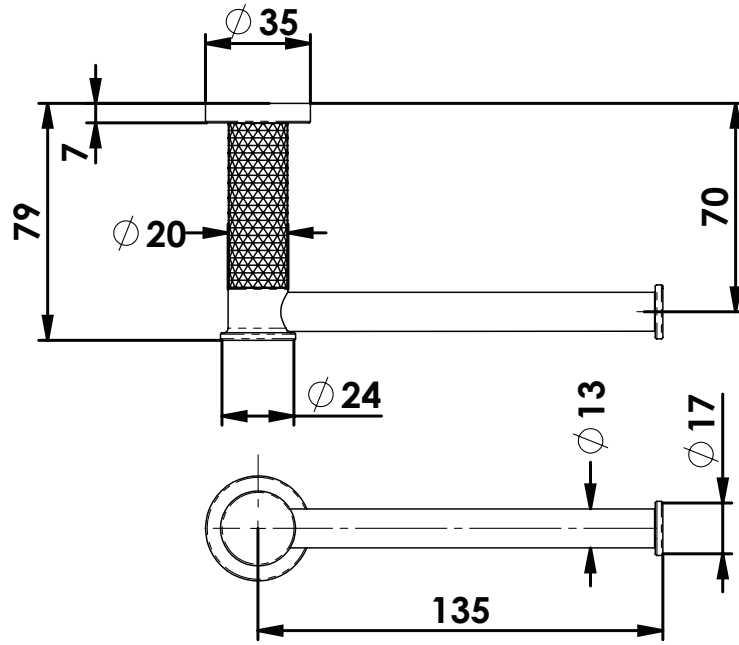

REFLECT

Toilet Roll Holder

21308BN | Brushed Nickel
 21308BB | Brushed Brass
 21308BC | Brushed Copper
 21308CP | Chrome

AU PHONE - 1800 244 487
 EMAIL - aussales@greenstapware.com
 WEBSITE - greenstapware.com.au