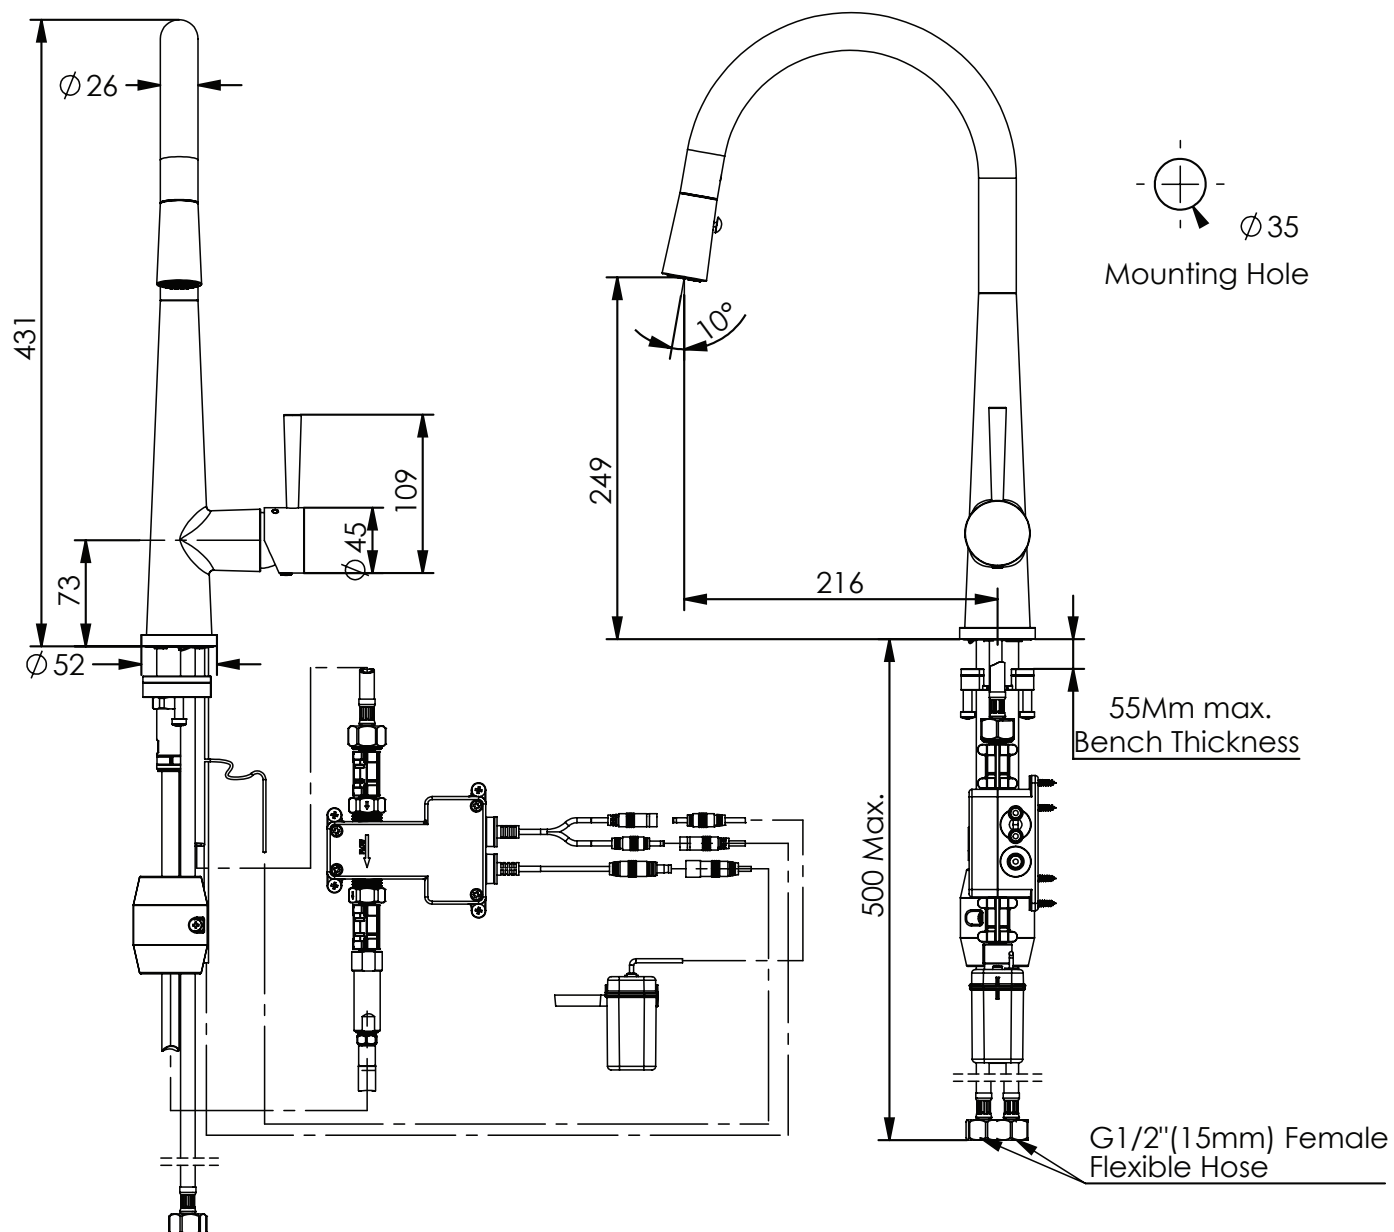

GALIANO

Kontakt® Pull-Down Sink Mixer

LF1758203CP | Chrome

LF1758203BN | Brushed Nickel

LF1758203BB | Brushed Brass

LF1758203MB | Matte Black

LF1758203BC | Brushed Copper

LF1758203GM | Gun Metal

WELS 5 Star 6.0L/M | MP

Swivel Spout | Dual Function Spray

KONTACT® Technology

AU PHONE - 1800 244 487
EMAIL - aussales@greenstapware.com
WEBSITE - greenstapware.com.au

 | **GREENS**
where life meets water