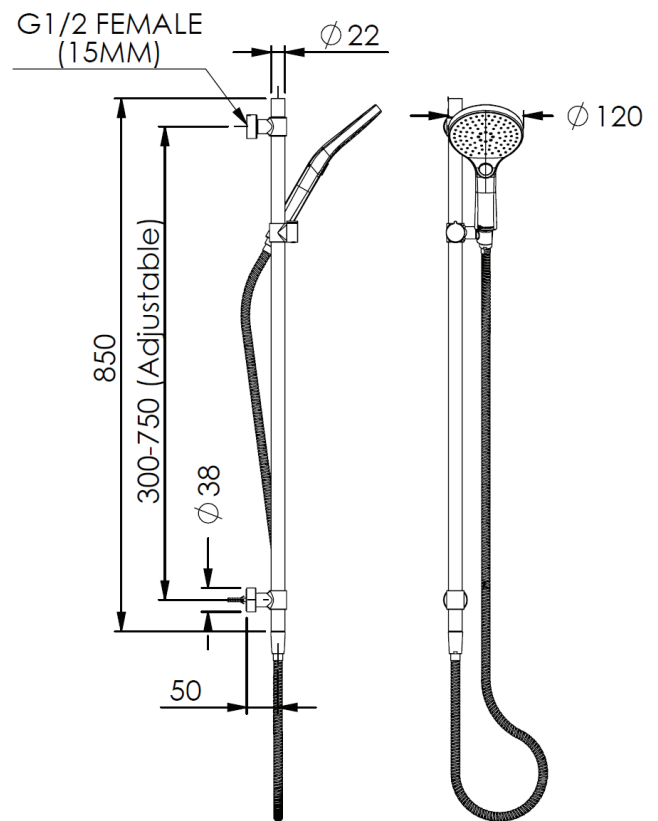

Lavish w/BubbleJET® Technology Rail Shower

- 238100CP | Chrome
- 238100BB | PVD Brushed Brass
- 238100MB | Matte Black
- 238100GM | PVD Gun Metal
- 238100BN | PVD Brushed Nickel

WELS 4 Star 7.5L/M

- BubbleJET® Technology
- 120mm Dual Function Handset
- 22mm Round Brass Wet Rail
- Rail Adjustable to 750mm Centres
- Double Sided Cone Hose Attachments
- Adaptable Inlet (Top or Bottom Installation)

BOTTOM INLET

UP INLET