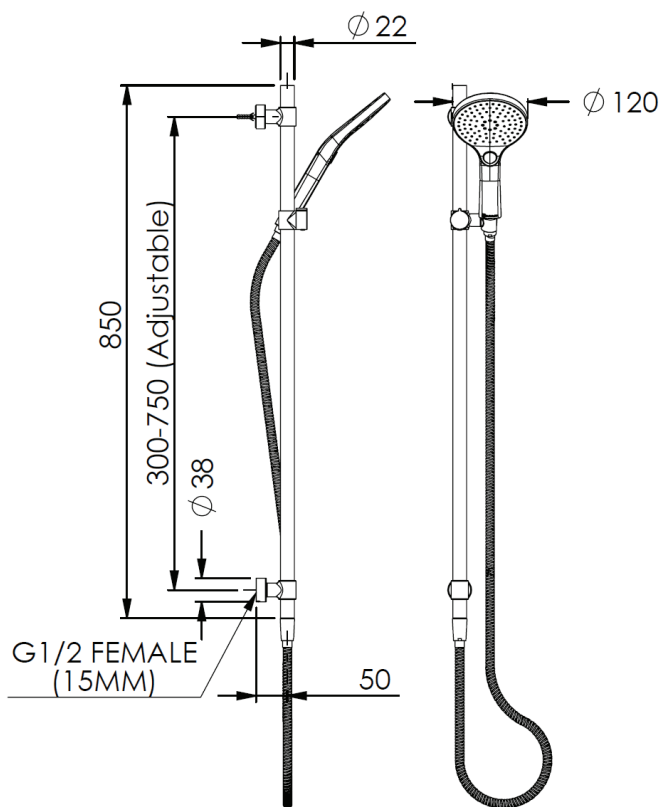

Lavish w/BubbleJET® Technology Rail Shower

- 238100CP | Chrome
- 238100BB | PVD Brushed Brass
- 238100MB | Matte Black
- 238100GM | PVD Gun Metal
- 238100BN | PVD Brushed Nickel

WELS 4 Star 7.5L/M

- BubbleJET® Technology
- 120mm Dual Function Handset
- 22mm Round Brass Wet Rail
- Rail Adjustable to 750mm Centres
- Double Sided Cone Hose Attachments
- Adaptable Inlet (Top or Bottom Installation)

BOTTOM INLET

UP INLET