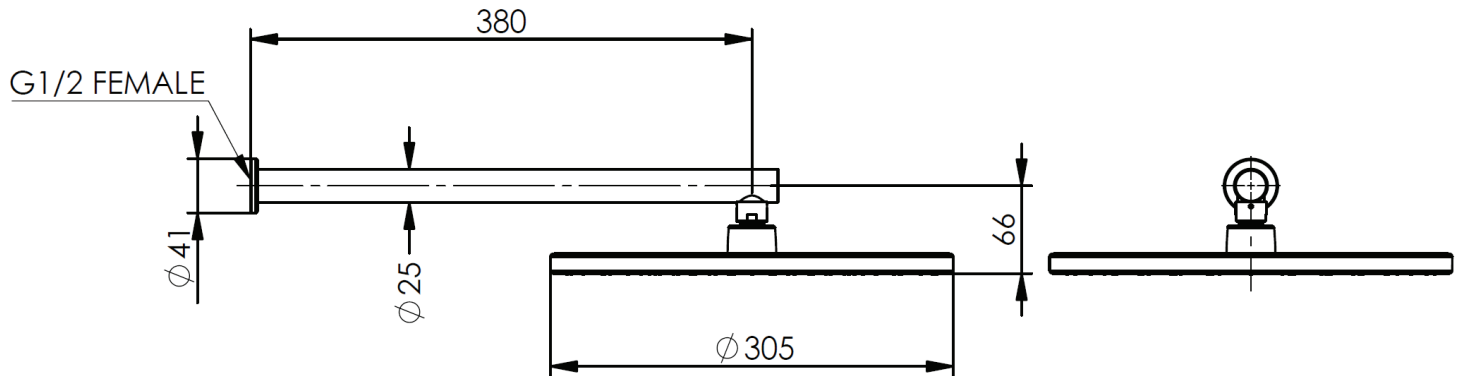

## Wall Arm 380mm

9403721CP | Chrome  
9403721BB | PVD Brushed Brass  
9403721MB | Matte Black  
9403721GM | PVD Gun Metal  
9403721BN | PVD Brushed Nickel

- 380mm Length
- Drencher Sold Separately

**AU** PHONE - 1800 244 487  
EMAIL - [aussales@greenstapware.com](mailto:aussales@greenstapware.com)  
WEBSITE - [www.greenstapware.com.au](http://www.greenstapware.com.au)