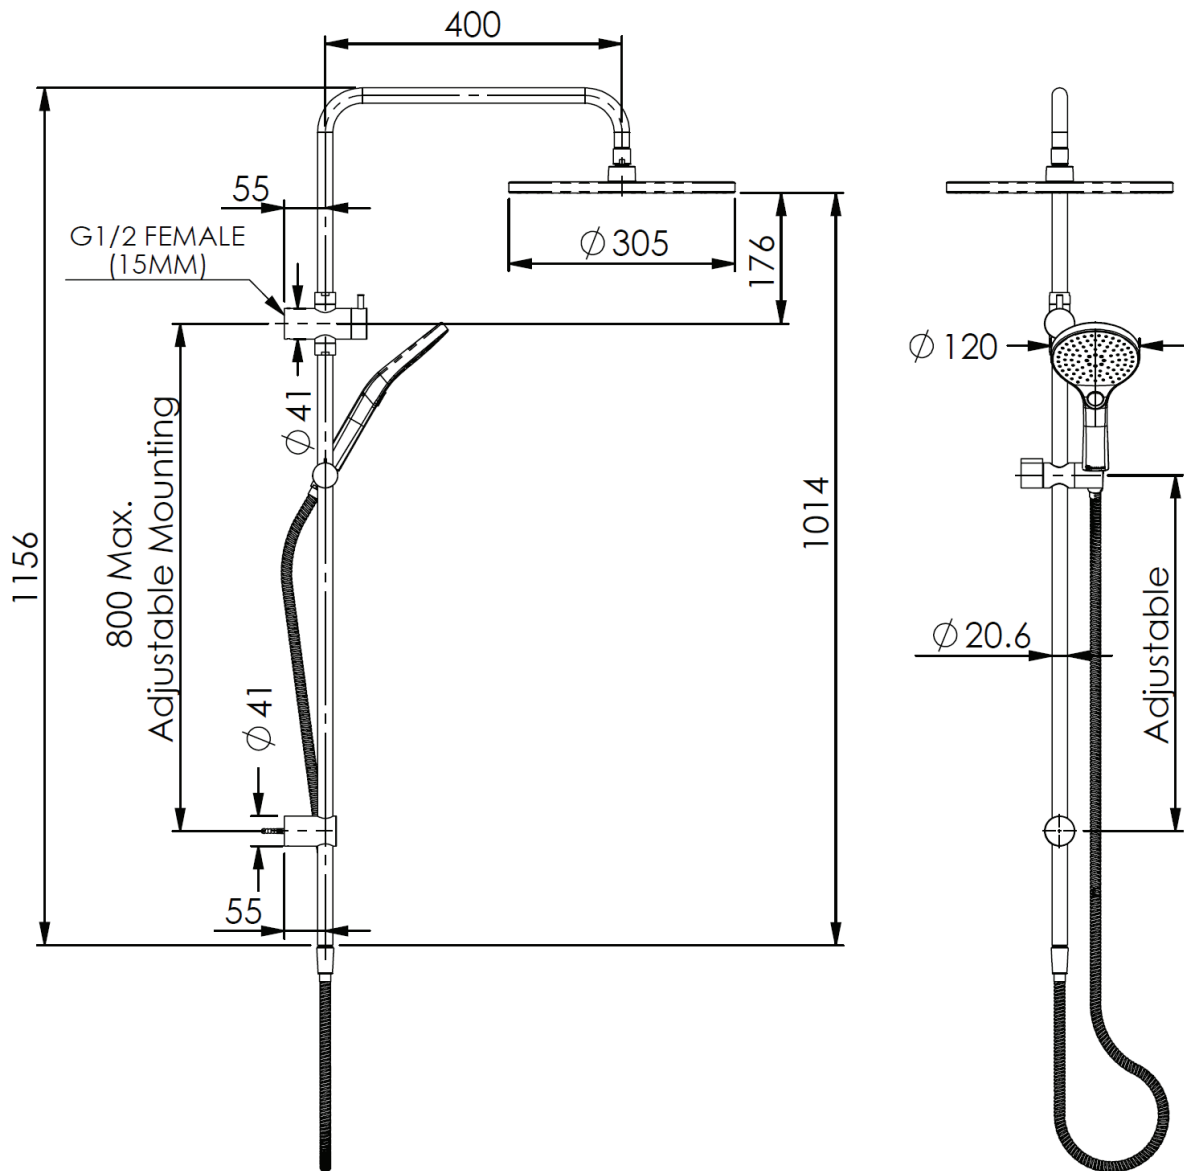

Ashmore w BubbleJET® Technology

Twin Rail Shower

238203CP | Chrome
 238203BB | PVD Brushed Brass
 238203MB | Matte Black
 238203GM | PVD Gun Metal
 238203BN | PVD Brushed Nickel

Handset - WELS 4 Star 7.5L/M
 Drencher - WELS 3 Star 9.0L/M

- BubbleJET® Technology
- 120mm Dual Function Handset
- BubbleJET® Technology 305mm Drencher
- 20.6mm Round Rail
- Top Inlet Diverter

AU PHONE - 1800 244 487
 EMAIL - aussales@greenstapware.com
 WEBSITE - www.greenstapware.com.au