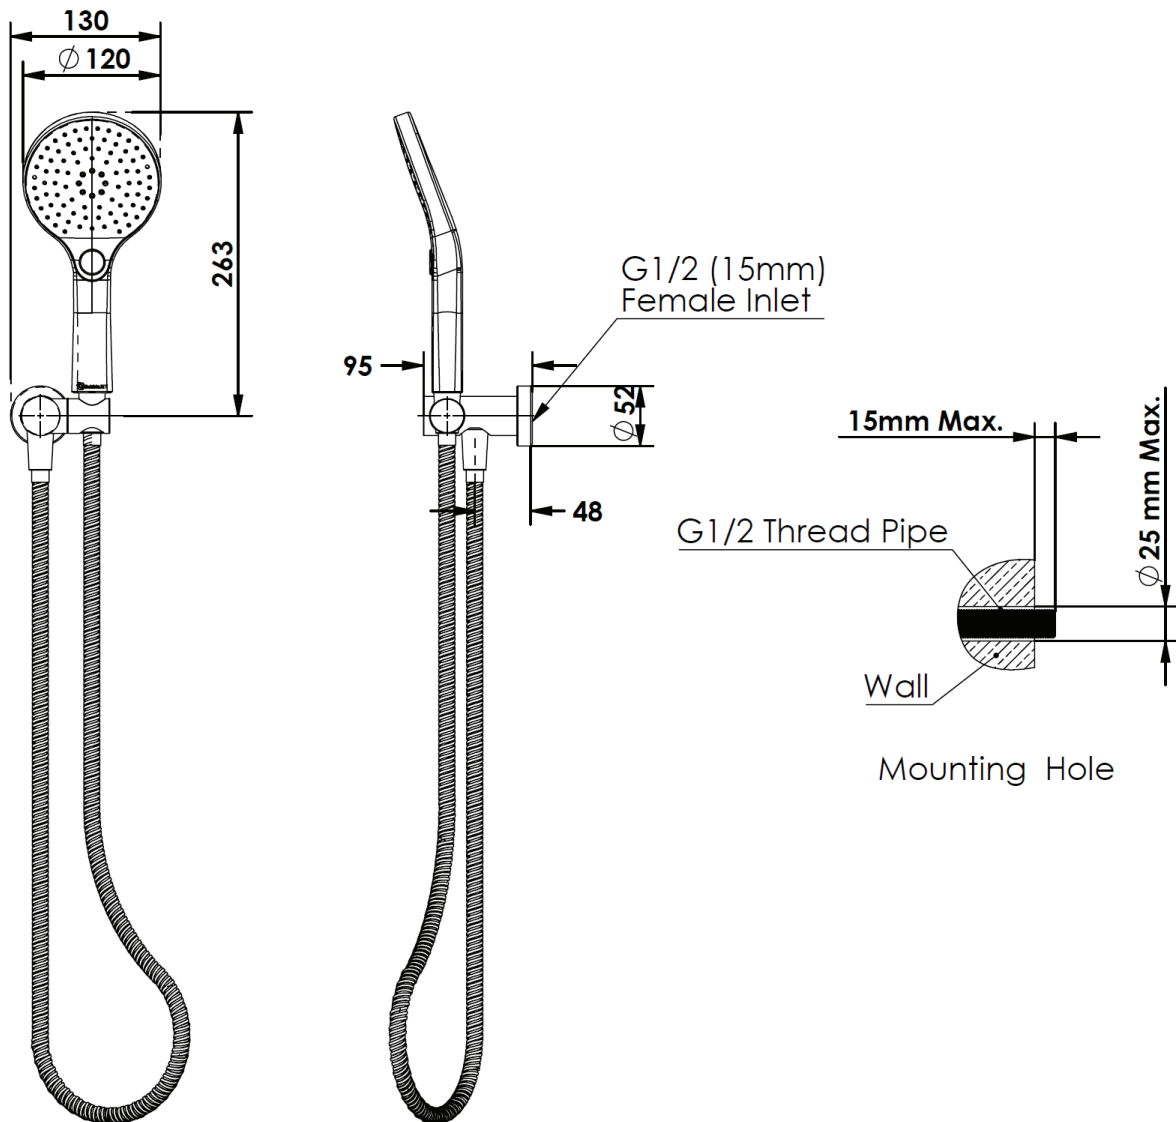

Ashmore w BubbleJET® Technology Hand Shower w Bracket

- 238202CP | Chrome
- 238202BB | PVD Brushed Brass
- 238202MB | Matte Black
- 238202GM | PVD Gun Metal
- 238202BN | PVD Brushed Nickel

WELS 4 Star 7.5L/M

- BubbleJET® Technology
- 120mm Dual Function Handset
- Includes Wall Outlet Bracket & Hose

AU PHONE - 1800 244 487
EMAIL - aussales@greenstapware.com
WEBSITE - www.greenstapware.com.au

 | **GREENS**
where life meets water