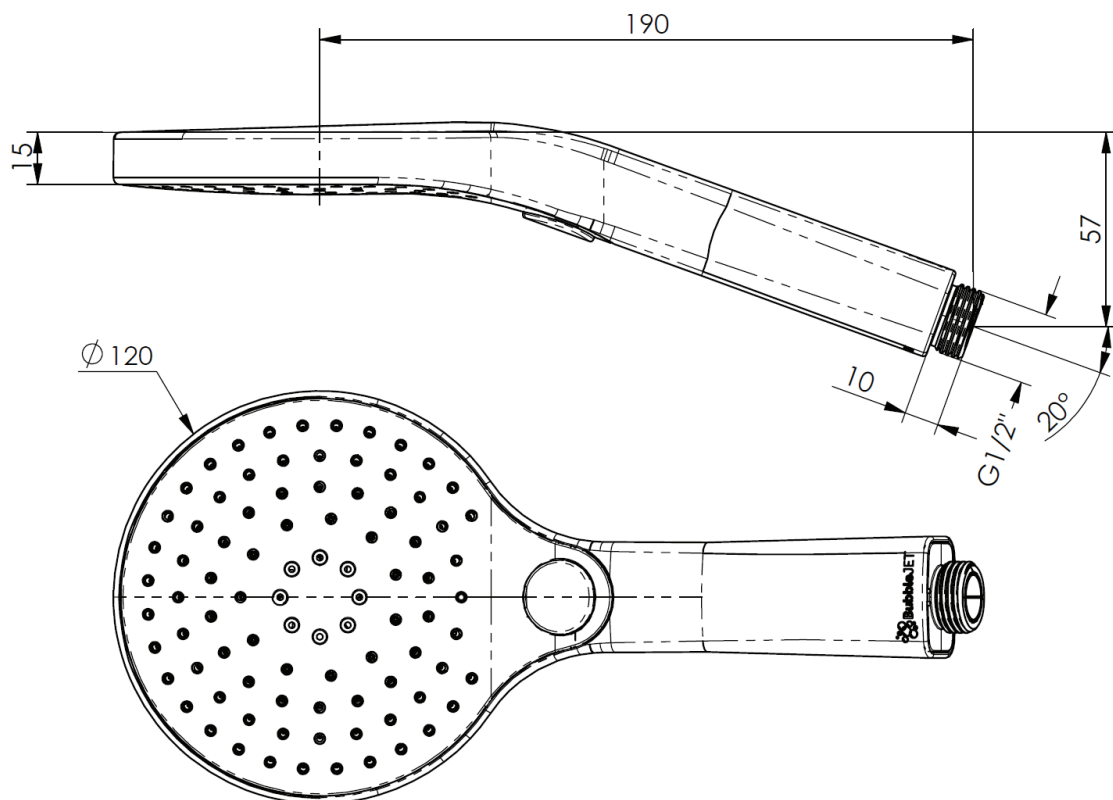

Ashmore w BubbleJET® Technology Hand Shower

- 9404088CP | Chrome
- 9404088BB | PVD Brushed Brass
- 9404088MB | Matte Black
- 9404088GM | PVD Gun Metal
- 9404088BN | PVD Brushed Nickel

WELS 4 Star 7.5L/M

- BubbleJET® Technology
- 120mm Dual Function Handset

AU PHONE - 1800 244 487
EMAIL - aussales@greenstapware.com
WEBSITE - www.greenstapware.com.au

GREENS
where life meets water