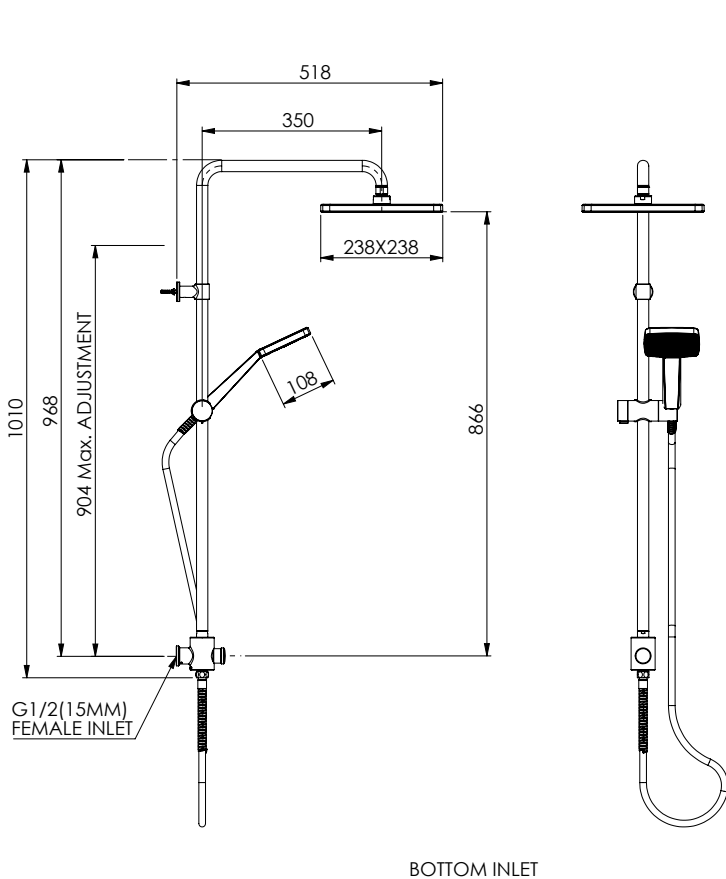

GLIDE SYNTRA

Twin Rail Shower

- 21290CP | Chrome
- 21290BN | Brushed Nickel
- 21290BB | Brushed Brass
- 21290MB | Matte Black
- 21290GM | Gun Metal

WELS 3 Star 9.0L/M | AP
 230mm² Single Function Overhead
 Single Function Handset