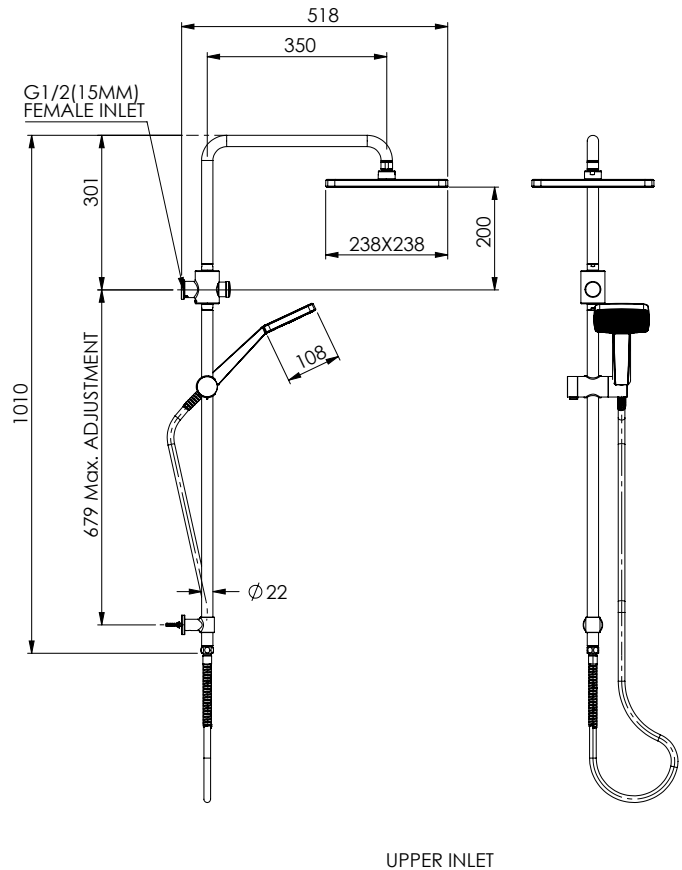

GLIDE SYNTRA

Twin Rail Shower

- 21290CP | Chrome
- 21290BN | Brushed Nickel
- 21290BB | Brushed Brass
- 21290MB | Matte Black
- 21290GM | Gun Metal

WELS 3 Star 9.0L/M | AP
 230mm² Single Function Overhead
 Single Function Handset