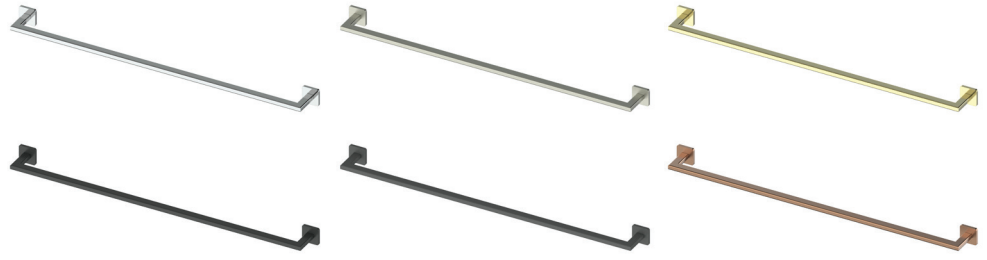

ZURI Towel Rail

691305CP | Chrome
691305BN | Brushed Nickel
691305BB | Brushed Brass
691305MB | Matte Black
691305BC | Brushed Copper
691305GM | Gun Metal

AU PHONE - 1800 244 487
EMAIL - aussales@greenstapware.com
WEBSITE - greenstapware.com.au