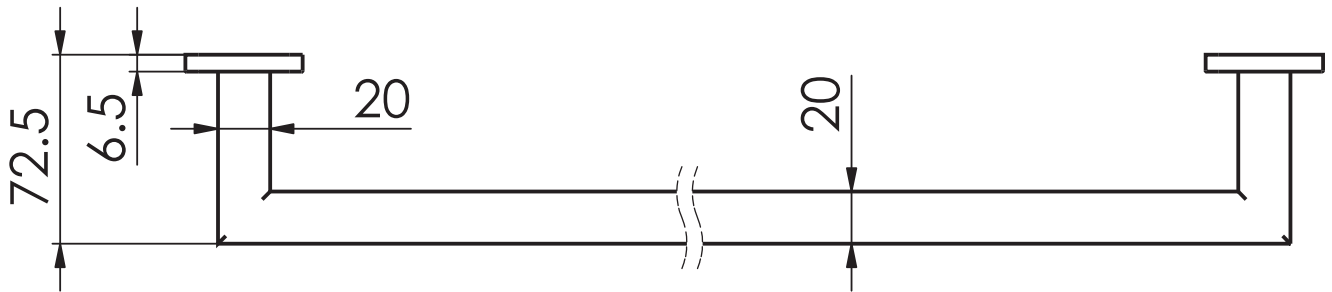

ZURI Towel Rail

691305CP | Chrome
691305BN | Brushed Nickel
691305BB | Brushed Brass
691305MB | Matte Black
691305BC | Brushed Copper
691305GM | Gun Metal

AU PHONE - 1800 244 487
EMAIL - aussales@greenstapware.com
WEBSITE - greenstapware.com.au