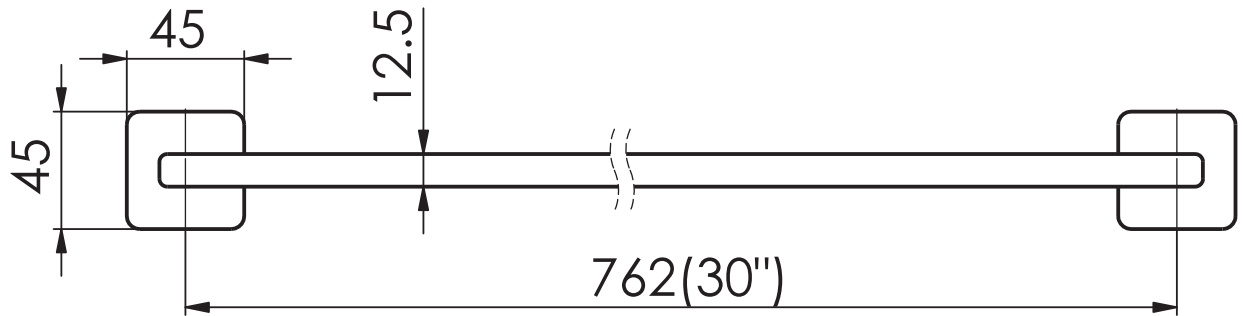

ZURI Towel Rail

691305CP | Chrome
691305BN | Brushed Nickel
691305BB | Brushed Brass
691305MB | Matte Black
691305BC | Brushed Copper
691305GM | Gun Metal

AU PHONE - 1800 244 487
EMAIL - aussales@greenstapware.com
WEBSITE - greenstapware.com.au