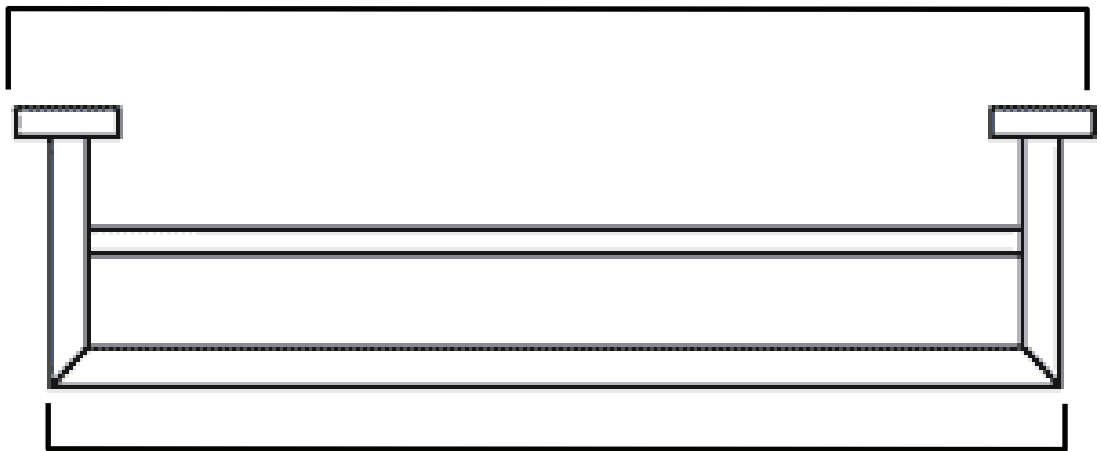

ZOLA

Double Towel Rail

- 681505CP | Chrome
- 681505MB | Matte Black
- 681505BN | Brushed Nickel
- 681505BB | Brushed Brass
- 681505GM | Gun Metal

600mm

600mm (Fixing centres)

650mm (Outside Flanges)

615mm (Outside Rail)

130mm