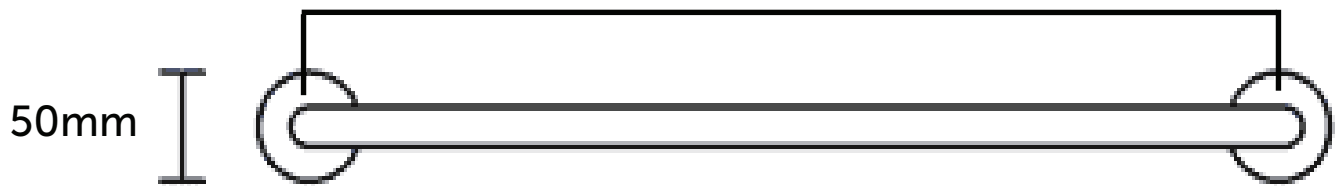

ZOLA

Double Towel Rail

- 681505CP | Chrome
- 681505MB | Matte Black
- 681505BN | Brushed Nickel
- 681505BB | Brushed Brass
- 681505GM | Gun Metal

600mm

600mm (Fixing centres)

650mm (Outside Flanges)

615mm (Outside Rail)

130mm