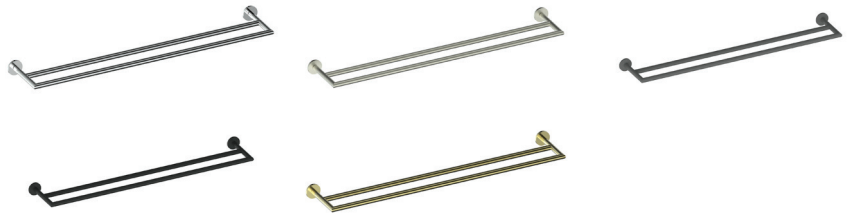

ZOLA

Double Towel Rail

- 681505CP | Chrome
- 681505MB | Matte Black
- 681505BN | Brushed Nickel
- 681505BB | Brushed Brass
- 681505GM | Gun Metal

600mm

600mm (Fixing centres)

650mm (Outside Flanges)

615mm (Outside Rail)

130mm