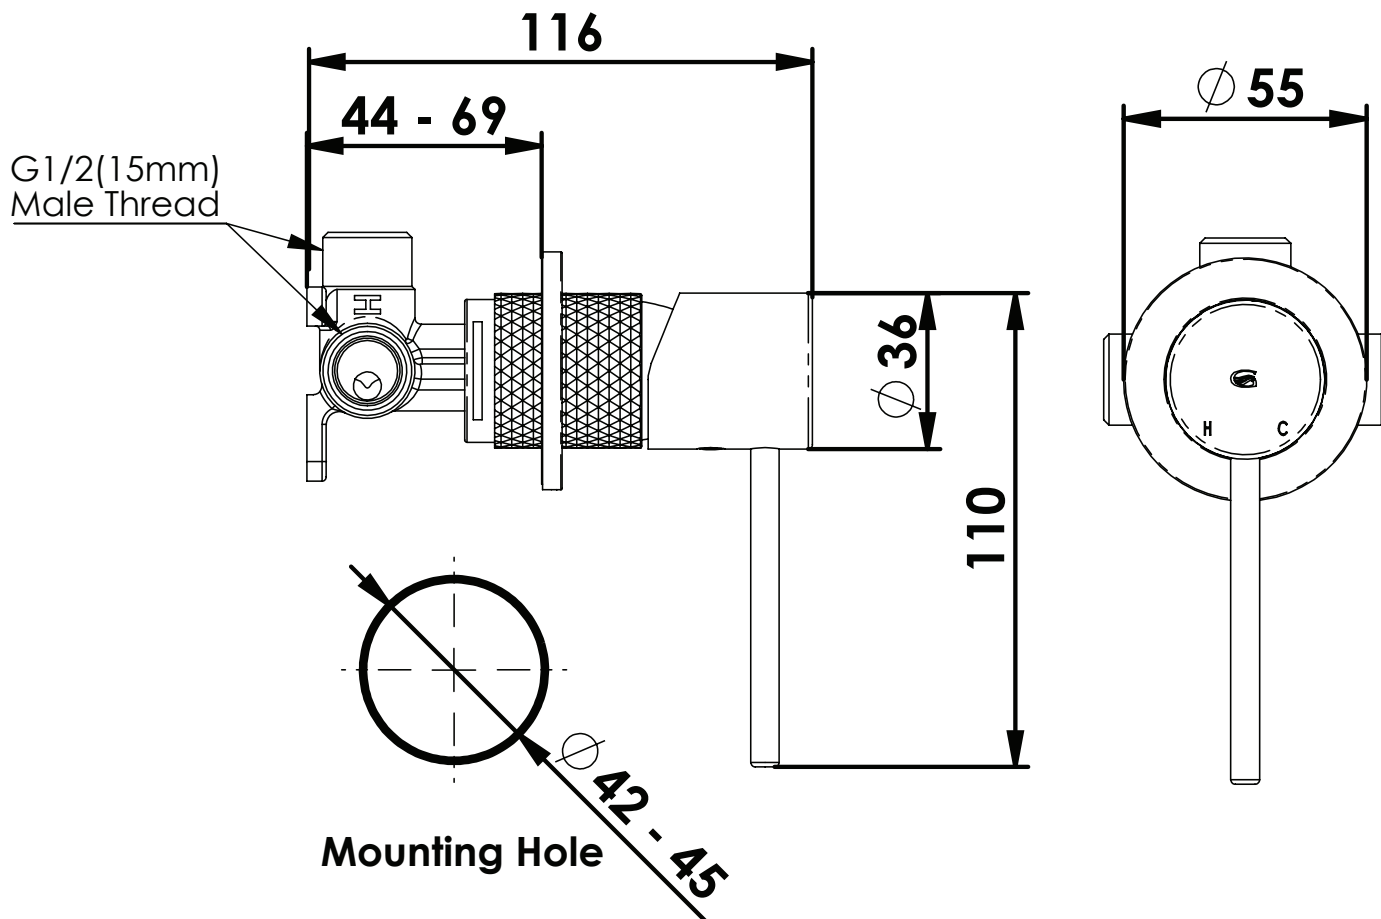

# TESORA Shower Mixer Trim Set

2130250BN | Brushed Nickel  
2130250BB | Brushed Brass  
2130250BC | Brushed Copper

WELS N/A | Ø 55mm faceplate  
*Trim set only to suit Universal Shower  
Mixer Body 25mm.*

+

**Universal Shower Mixer Body 25mm.**

9414860 | Finish N/A

WELS N/A

*Trim set sold separately*

**AU** PHONE - 1800 244 487  
EMAIL - [aussales@greenstapware.com](mailto:aussales@greenstapware.com)  
WEBSITE - [greenstapware.com.au](http://greenstapware.com.au)