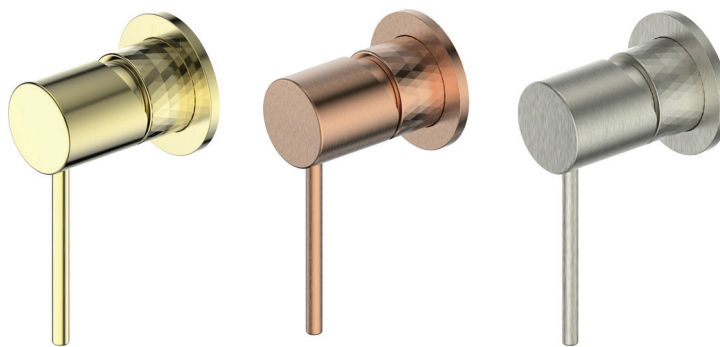

# TESORA Shower Mixer Trim Set

2130250BN | Brushed Nickel  
2130250BB | Brushed Brass  
2130250BC | Brushed Copper

WELS N/A | Ø 55mm faceplate  
*Trim set only to suit Universal Shower  
Mixer Body 25mm.*

+

**Universal Shower Mixer Body 25mm.**

9414860 | Finish N/A

WELS N/A

*Trim set sold separately*

**AU** PHONE - 1800 244 487  
EMAIL - [aussales@greenstapware.com](mailto:aussales@greenstapware.com)  
WEBSITE - [greenstapware.com.au](http://greenstapware.com.au)