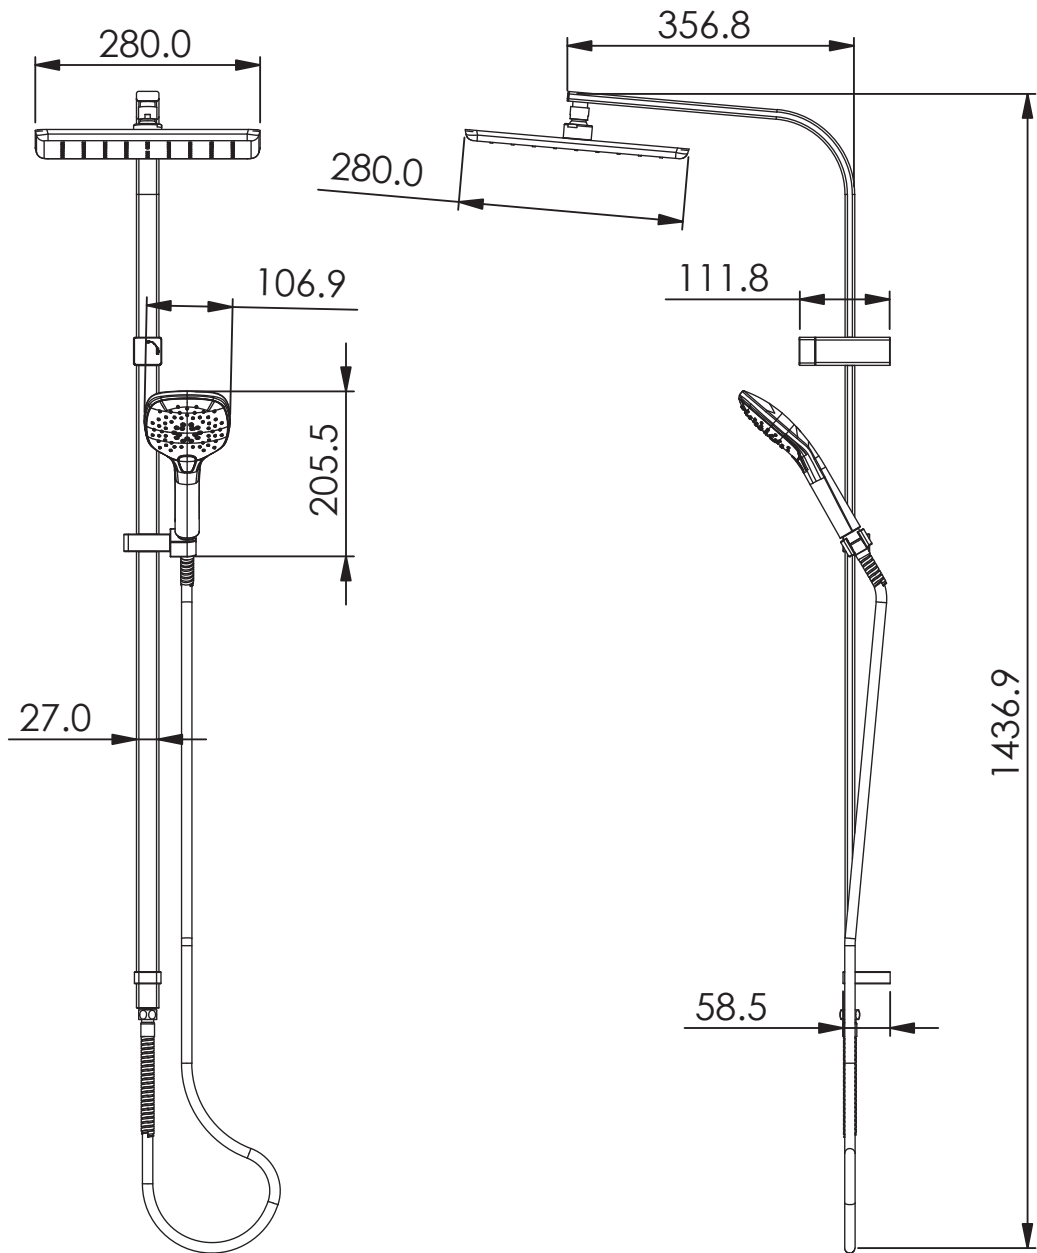

## Twin Rail Shower

- 18690CP | Chrome
- 18690BB | Brushed Brass
- 18690BC | Brushed Copper
- 18690GM | Gun Metal
- 18690BN | Brushed Nickel
- 18690MB | Matte Black

WELS 3 Star 9.0L/M | 280mm<sup>2</sup> Single Function Overhead | Multi Function AirFlo® Handset