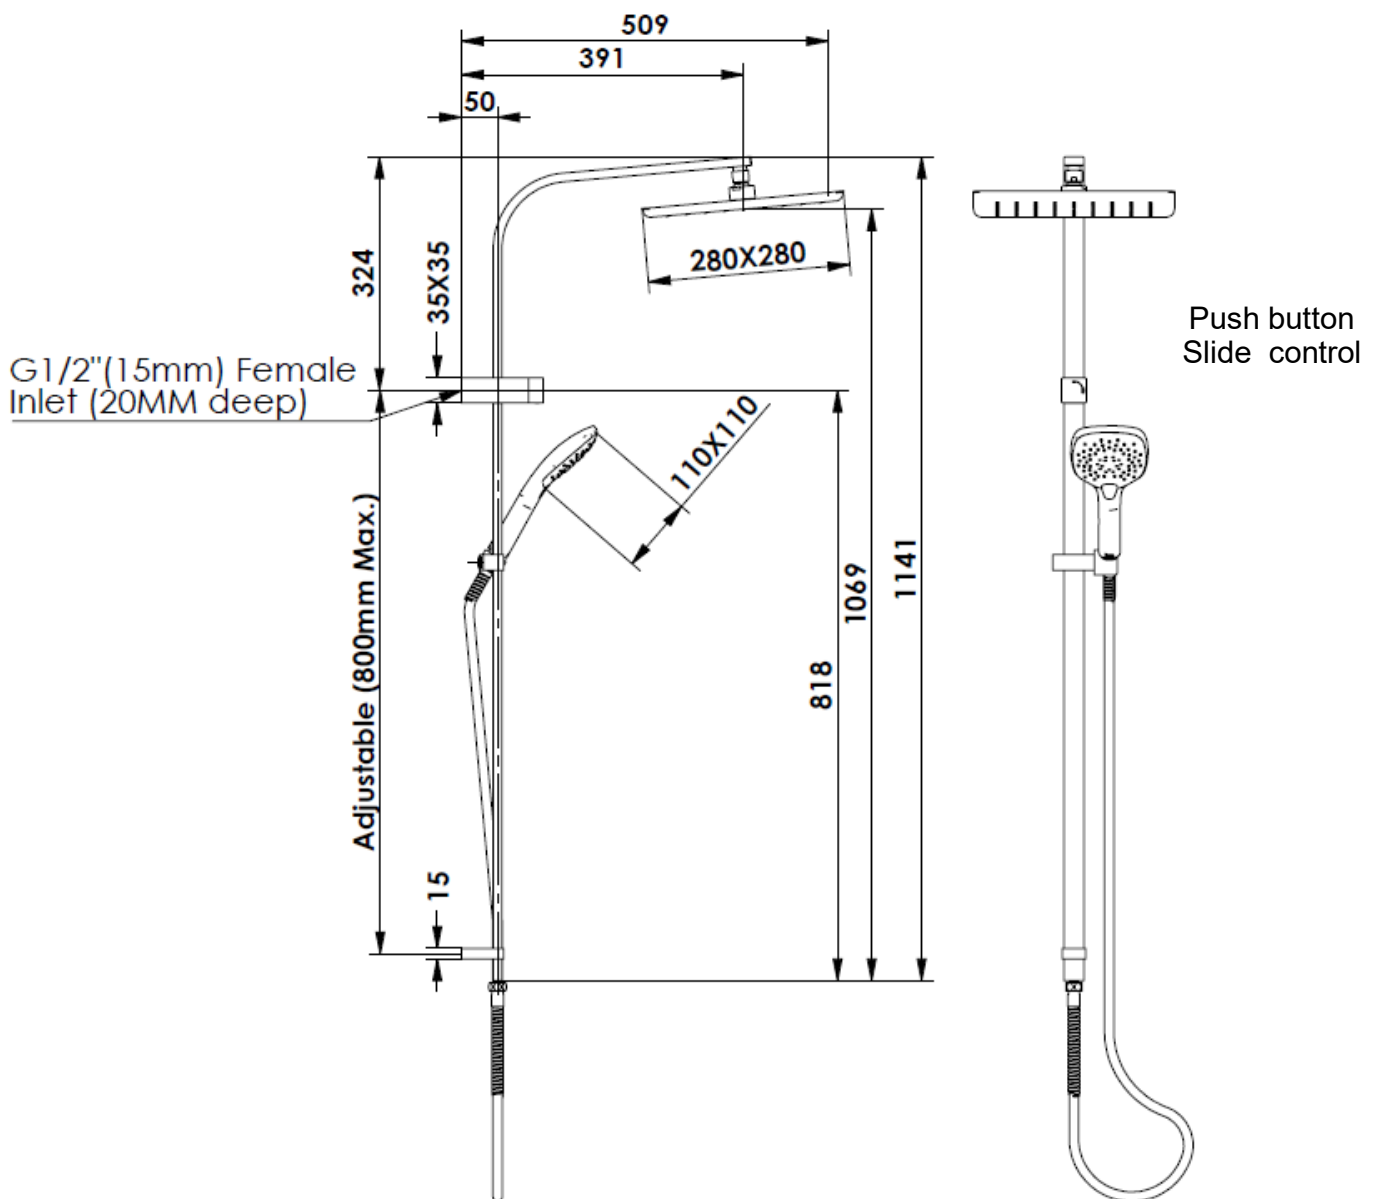

SKYLA

Twin Rail Shower

- 18690CP | Chrome
- 18690BB | Brushed Brass
- 18690BC | Brushed Copper
- 18690GM | Gun Metal
- 18690BN | Brushed Nickel
- 18690MB | Matte Black

WELS 3 Star 9.0L/M | 280mm² Single Function Overhead | Multi Function AirFlo® Handset