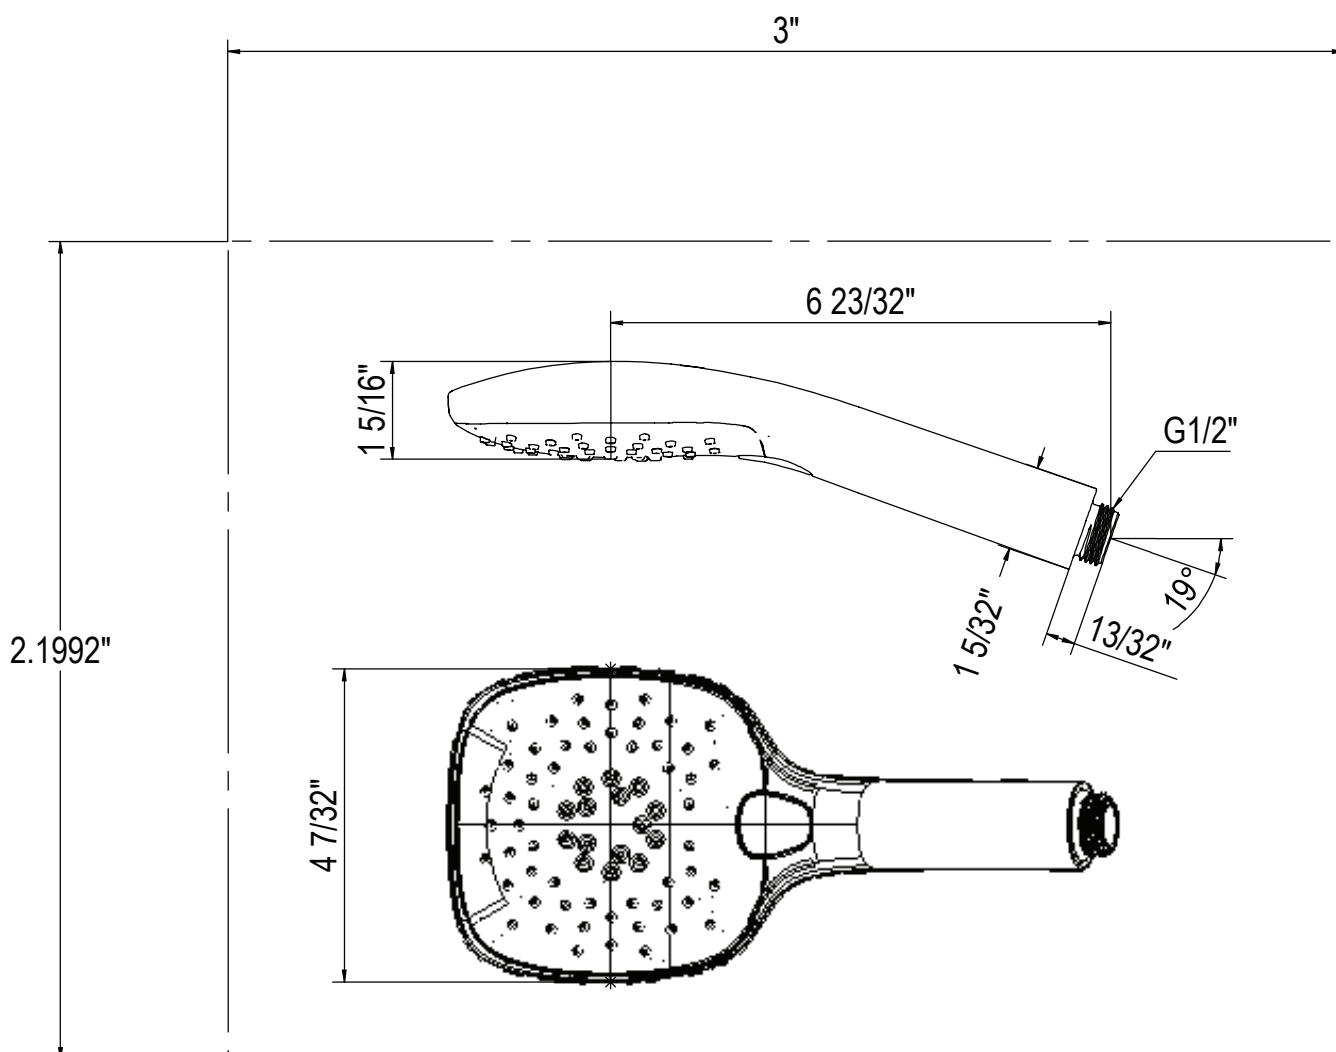

SKYLA Hand Shower

- 90401860CP | S13741 | Chrome
- 90401860CP | S13741 | Brushed Brass
- 90401860BN | S13741 | Brushed Nickel
- 90401860BC | S13741 | Brushed Copper
- 90401860GMI | S13741 | Gun Metal
- 90401860MB | S13741 | Matte Black

WELS 3 Star 9.0L/M

Multi Function 110 x 107mm AirFlo® Handset

AU PHONE - 1800 244 487
 EMAIL - aussales@greenstapware.com
 WEBSITE - greenstapware.com.au

GREENS
 where life meets water