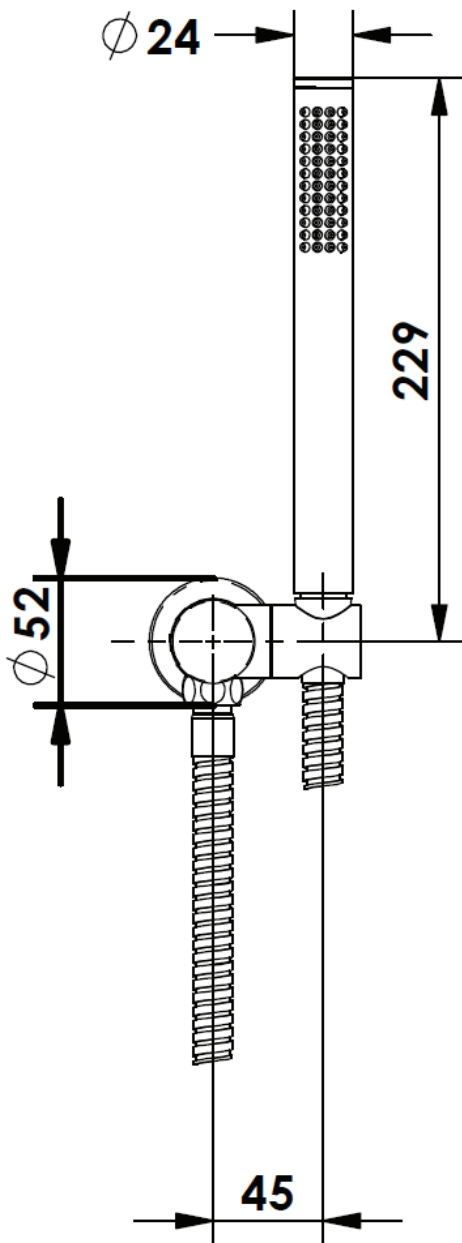

ROCCO PIN Hand Shower

90405122CP | S13676 | Chrome
90405122BN | S13676 | Brushed Nickel
90405122MB | S13676 | Matte Black
90405122BB | S13676 | Brushed Brass
90405122GM | S13676 | Gun Metal

WELS 3 Star 9.0 L/M
Brass Single Function Handset
Includes Wall Bracket & Hose