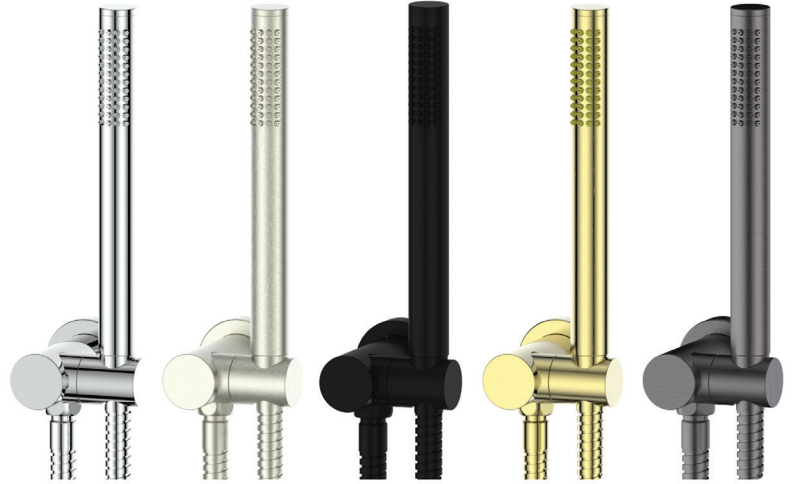

ROCCO PIN Hand Shower

90405122CP | S13676 | Chrome
90405122BN | S13676 | Brushed Nickel
90405122MB | S13676 | Matte Black
90405122BB | S13676 | Brushed Brass
90405122GM | S13676 | Gun Metal

WELS 3 Star 9.0 L/M
Brass Single Function Handset
Includes Wall Bracket & Hose