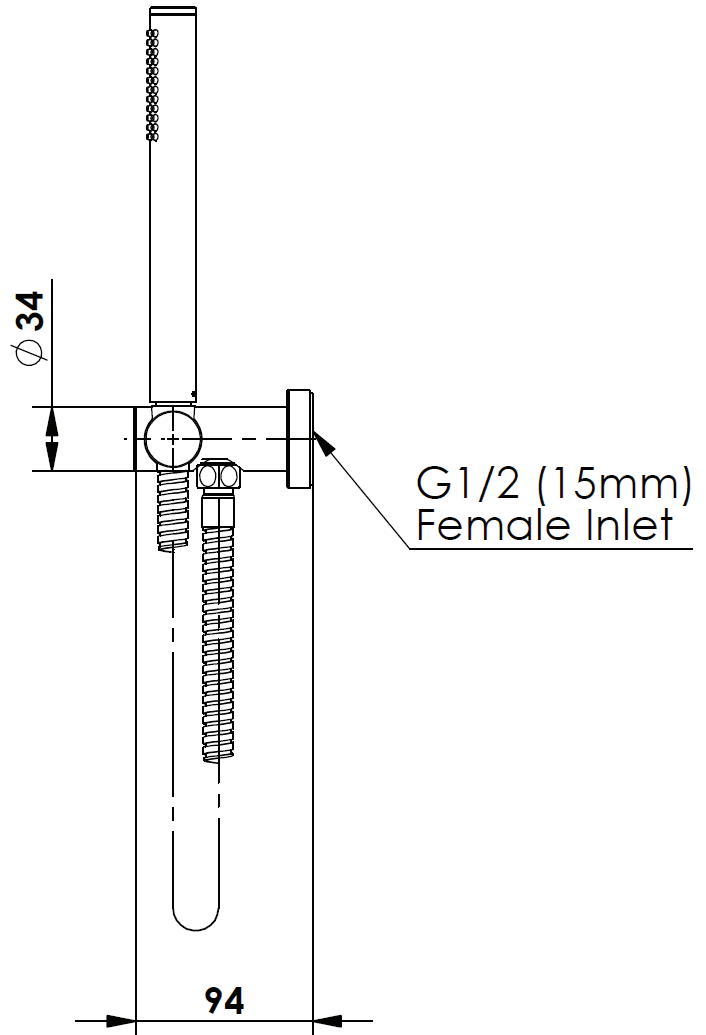

ROCCO PIN Hand Shower

90405122CP | S13676 | Chrome
90405122BN | S13676 | Brushed Nickel
90405122MB | S13676 | Matte Black
90405122BB | S13676 | Brushed Brass
90405122GM | S13676 | Gun Metal

WELS 3 Star 9.0 L/M
Brass Single Function Handset
Includes Wall Bracket & Hose