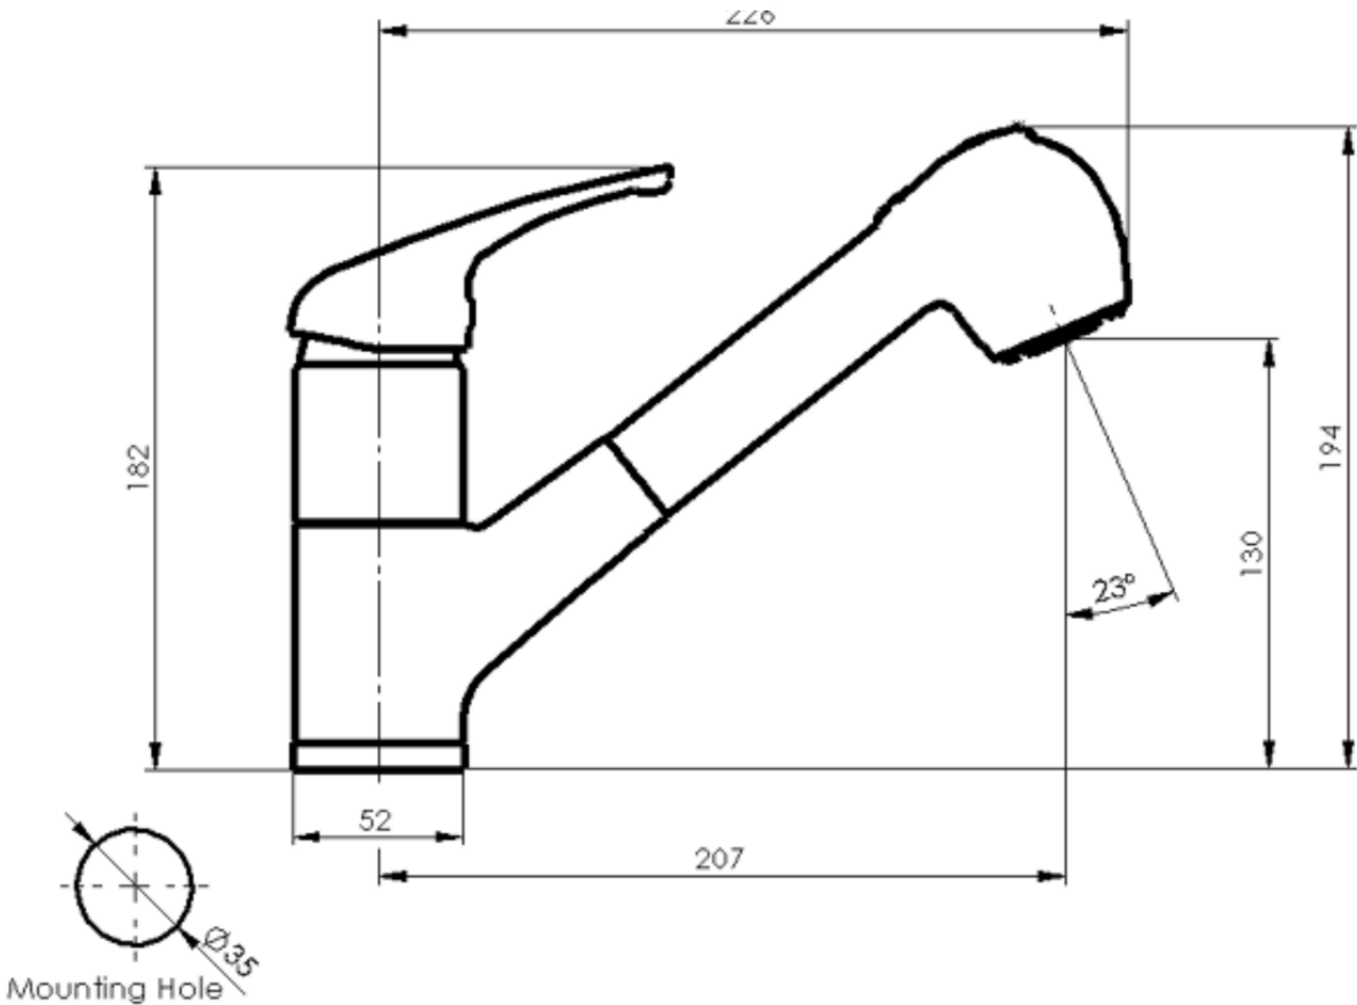

Regency Top Lever Pull Out Sink Mixer

LF150570CP | Chrome

WELS 4 STAR 7.5 L/M
Spray Swivel Spout
Dual Spray

AU PHONE - 1800 244 487
EMAIL - aussales@greenstapware.com
WEBSITE - greenstapware.com.au

 | **GREENS**
where life meets water