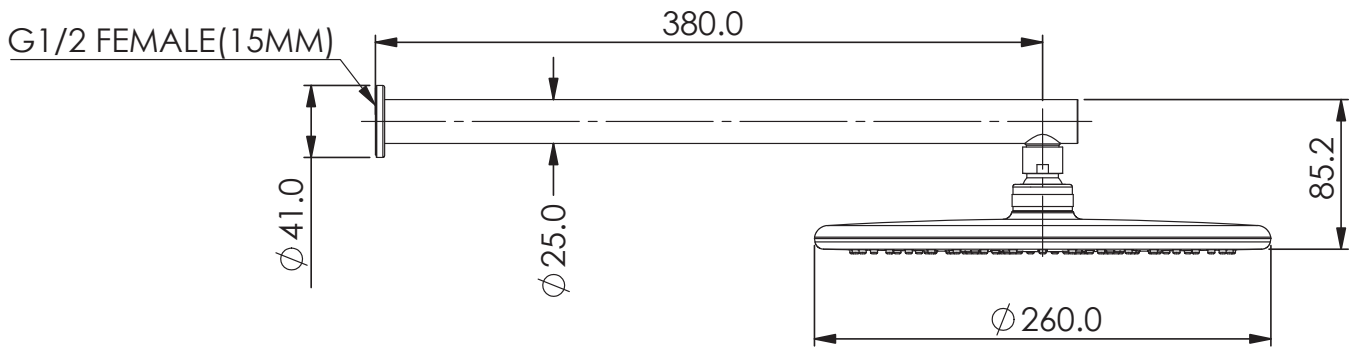

ROCCO

Wall Shower

1850019CP | S16037 | Chrome
1850019BN | S16037 | Brushed Nickel
1850019MB | S16037 | Matte Black
1850019BB | S16037 | Brushed Brass
1850019GM | S16037 | Gun Metal

WELS 3 Star 9.0 L/M
Single Function $\phi 260\text{mm}$ Overhead
380mm Wall Arm