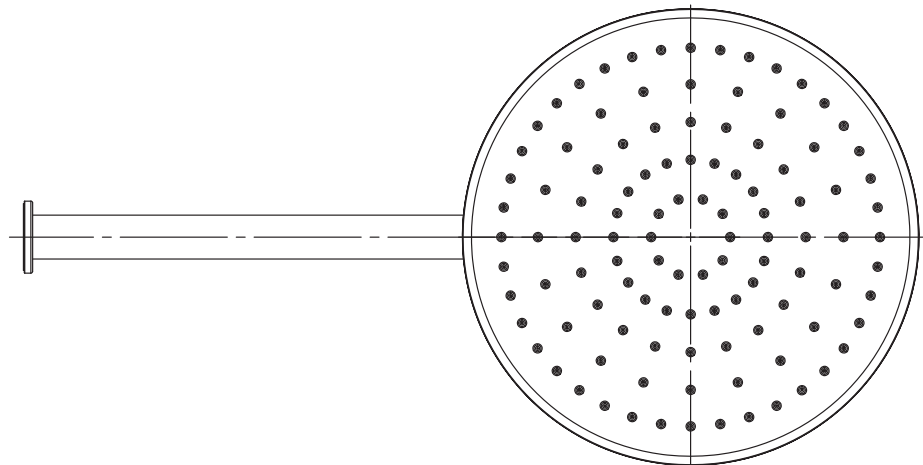

ROCCO

Wall Shower

1850019CP | S16037 | Chrome
1850019BN | S16037 | Brushed Nickel
1850019MB | S16037 | Matte Black
1850019BB | S16037 | Brushed Brass
1850019GM | S16037 | Gun Metal

WELS 3 Star 9.0 L/M
Single Function $\phi 260\text{mm}$ Overhead
380mm Wall Arm