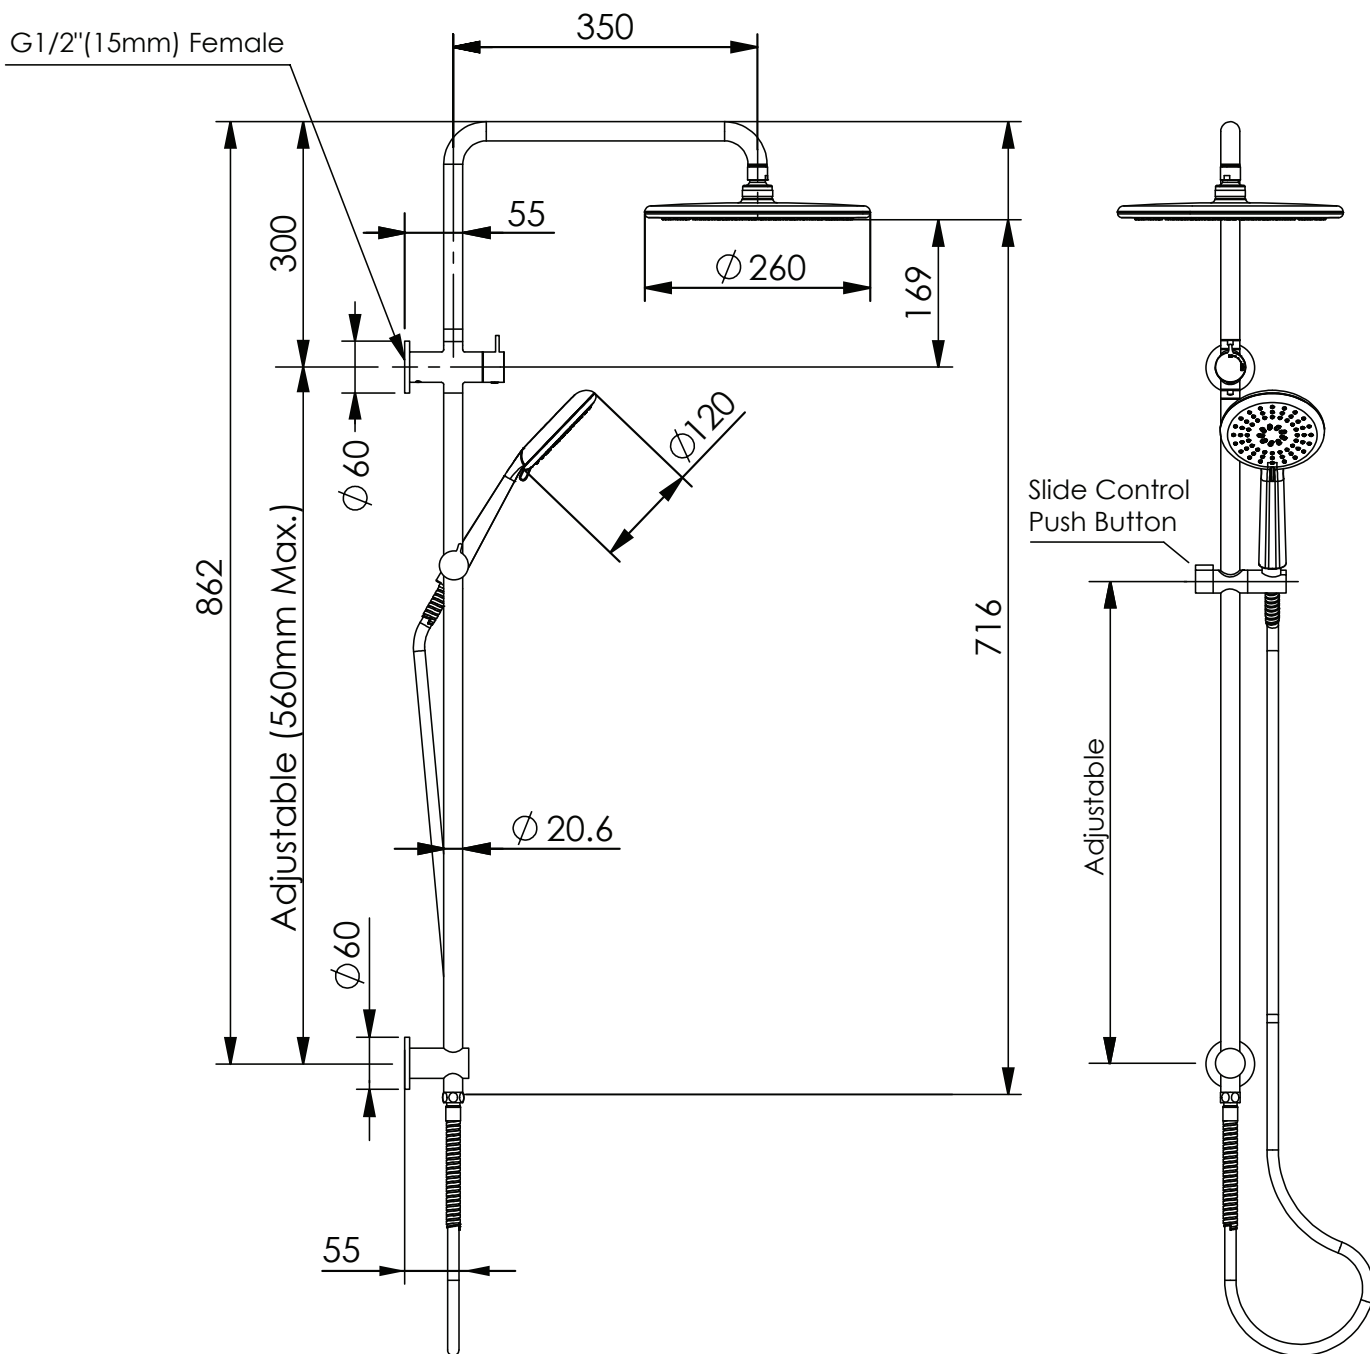

# ROCCO Twin Rail Shower

18790CP | S13664 | Chrome  
 18790BN | S13664 | Brushed Nickel  
 18790MB | S13664 | Matte Black  
 18790BB | S13664 | Brushed Brass  
 18790GM | S13664 | Gun Metal

WELS 3 Star 9.0L/M  
 Single Function  $\varnothing 260\text{mm}$  Overhead Multi  
 Function Handset