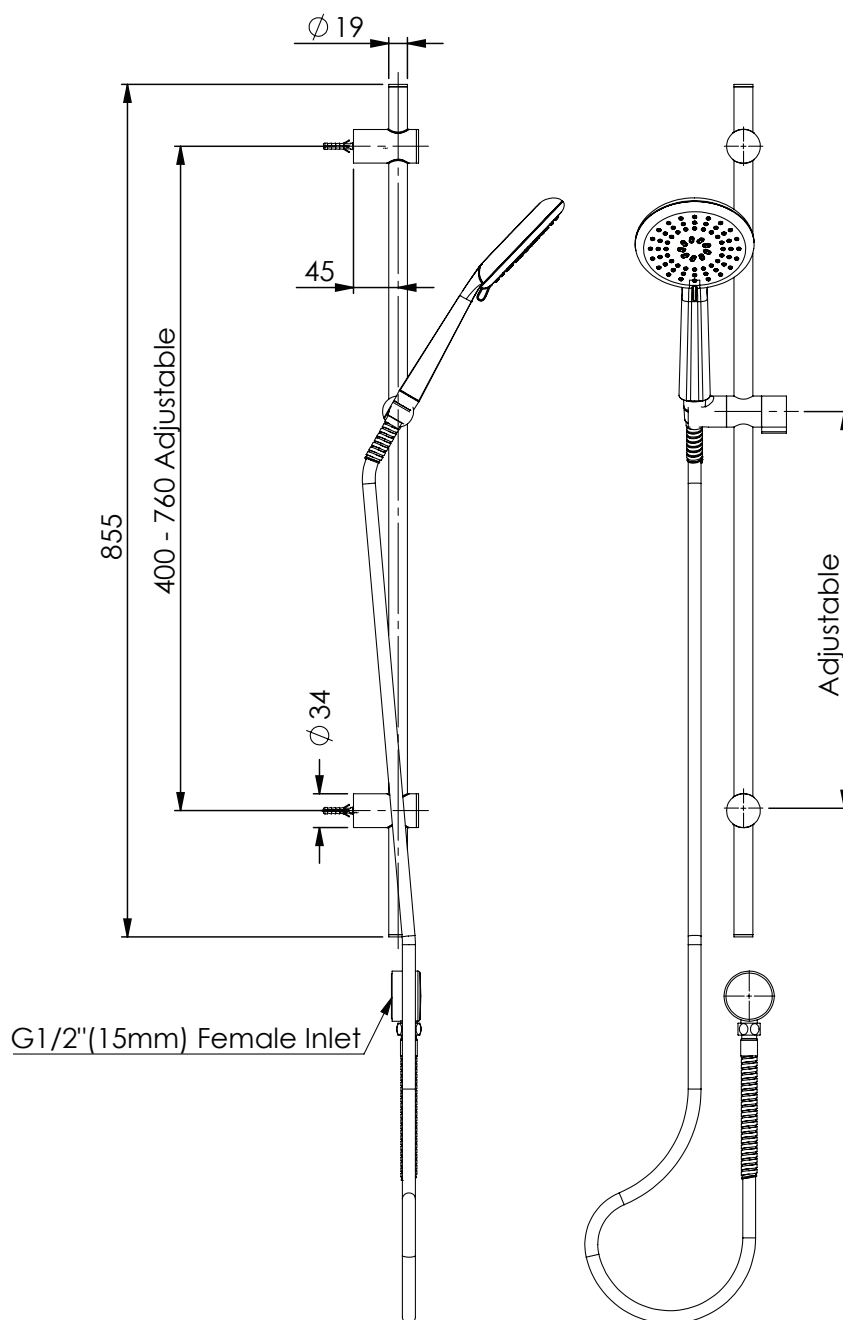

ROCCO Rail Shower

52800CP | S13676 | Chrome
 52800BN | S13676 | Brushed Nickel
 52800MB | S13676 | Matte Black
 52800BB | S13676 | Brushed Brass
 52800GM | S13676 | Gun Metal

WELS 3 Star 9.0 L/M
 Multi Function Handset
 Adjustable to 750mm Centres