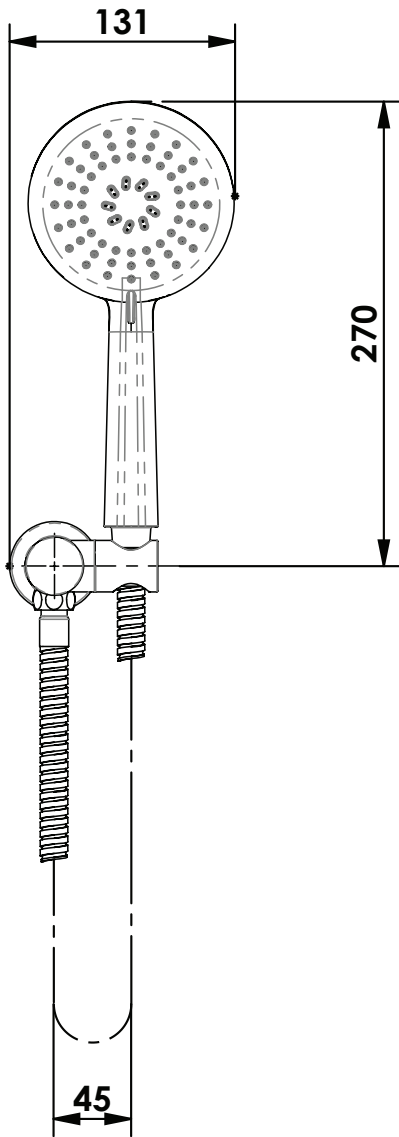

# ROCCO Hand Shower

90405280CP | S13742 | Chrome  
 90405280BN | S13742 | Brushed Nickel  
 90405280MB | S13742 | Matte Black  
 90405280BB | S13742 | Brushed Brass  
 90405280GM | S13742 | Gun Metal

WELS 3 Star 9.0 L/M  
 Multi Function Handset  
 Includes Wall Outlet Bracket and Hose

G1/2 (15mm)  
 Female Inlet

**AU** PHONE - 1800 244 487  
 EMAIL - [aussales@greenstapware.com](mailto:aussales@greenstapware.com)  
 WEBSITE - [greenstapware.com.au](http://greenstapware.com.au)

**GREENS**  
 where life meets water