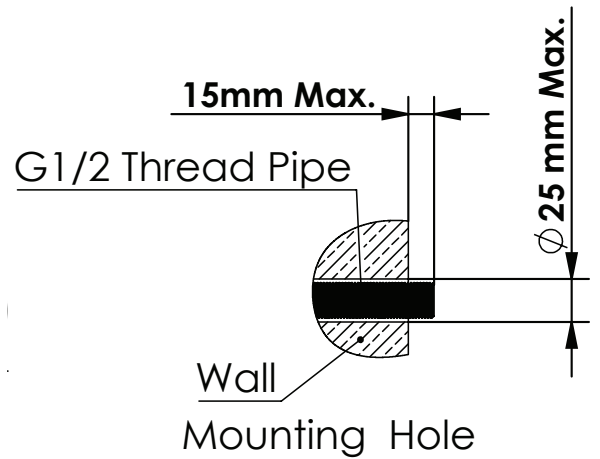

# ROCCO Hand Shower

90405280CP | S13742 | Chrome  
 90405280BN | S13742 | Brushed Nickel  
 90405280MB | S13742 | Matte Black  
 90405280BB | S13742 | Brushed Brass  
 90405280GM | S13742 | Gun Metal

WELS 3 Star 9.0 L/M  
 Multi Function Handset  
 Includes Wall Outlet Bracket and Hose

G1/2 (15mm)  
 Female Inlet

**AU** PHONE - 1800 244 487  
 EMAIL - [aussales@greenstapware.com](mailto:aussales@greenstapware.com)  
 WEBSITE - [greenstapware.com.au](http://greenstapware.com.au)

**GREENS**  
 where life meets water