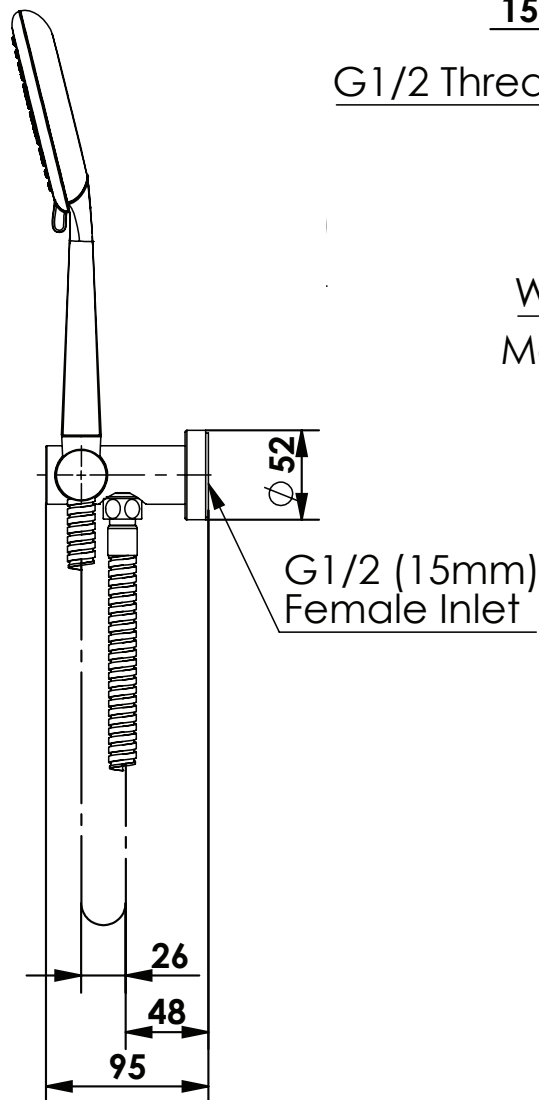

# ROCCO Hand Shower

90405280CP | S13742 | Chrome  
 90405280BN | S13742 | Brushed Nickel  
 90405280MB | S13742 | Matte Black  
 90405280BB | S13742 | Brushed Brass  
 90405280GM | S13742 | Gun Metal

WELS 3 Star 9.0 L/M  
 Multi Function Handset  
 Includes Wall Outlet Bracket and Hose

G1/2 (15mm)  
 Female Inlet

**AU** PHONE - 1800 244 487  
 EMAIL - [aussales@greenstapware.com](mailto:aussales@greenstapware.com)  
 WEBSITE - [greenstapware.com.au](http://greenstapware.com.au)

**GREENS**  
 where life meets water