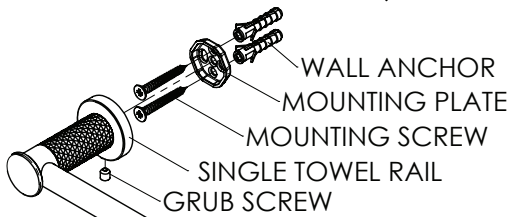

# REFLECT Towel Rail

21313BN | Brushed Nickel  
21313BB | Brushed Brass  
21313BC | Brushed Copper

762mm

**AU** PHONE - 1800 244 487  
EMAIL - [aussales@greenstapware.com](mailto:aussales@greenstapware.com)  
WEBSITE - [greenstapware.com.au](http://greenstapware.com.au)