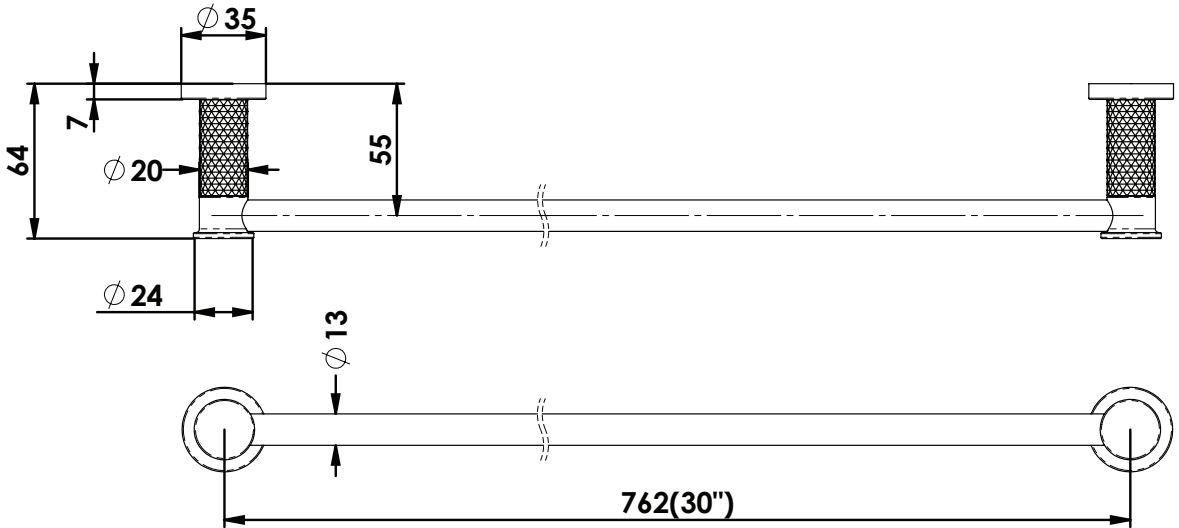

# REFLECT Towel Rail

21313BN | Brushed Nickel  
21313BB | Brushed Brass  
21313BC | Brushed Copper

762mm

**AU** PHONE - 1800 244 487  
EMAIL - [aussales@greenstapware.com](mailto:aussales@greenstapware.com)  
WEBSITE - [greenstapware.com.au](http://greenstapware.com.au)