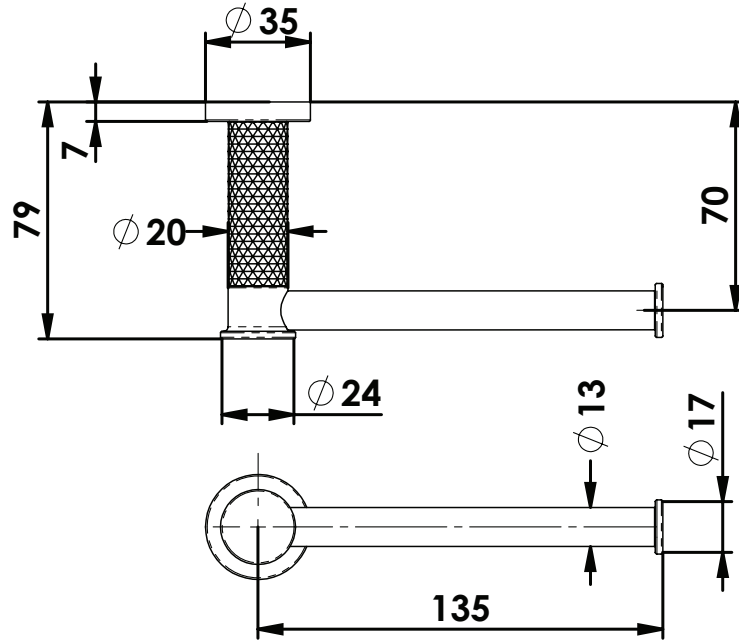

REFLECT

Toilet Roll Holder

21308BN | Brushed Nickel
21308BB | Brushed Brass
21308BC | Brushed Copper

AU PHONE - 1800 244 487
EMAIL - aussales@greenstapware.com
WEBSITE - greenstapware.com.au

 | **GREENS**
where life meets water