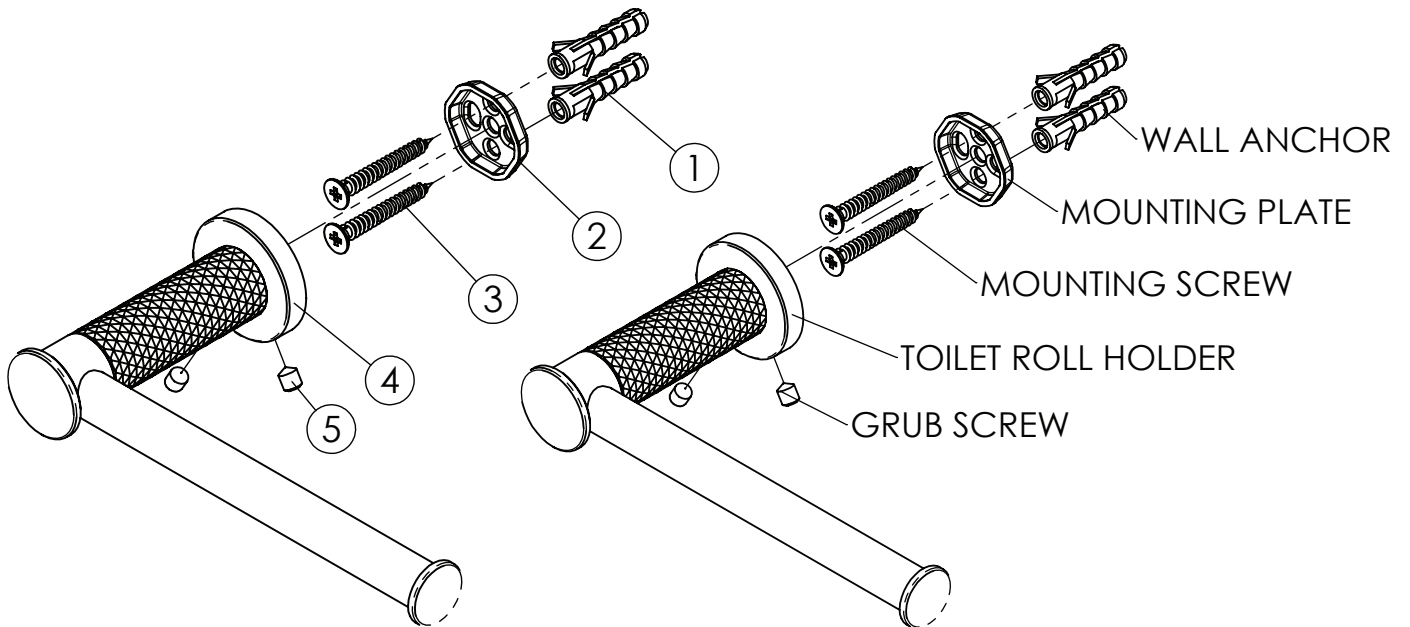

REFLECT

Toilet Roll Holder

21308BN | Brushed Nickel
21308BB | Brushed Brass
21308BC | Brushed Copper

AU PHONE - 1800 244 487
EMAIL - aussales@greenstapware.com
WEBSITE - greenstapware.com.au

 | **GREENS**
where life meets water