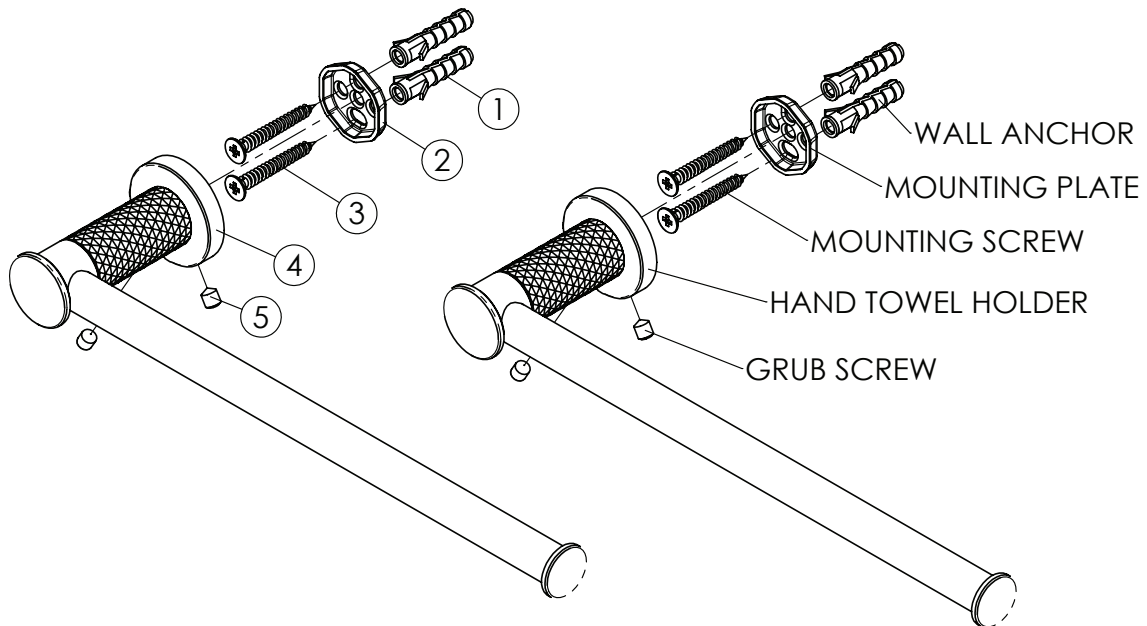

REFLECT

Hand Towel Holder

21310BN | Brushed Nickel
 21310BB | Brushed Brass
 21310BC | Brushed Copper

AU PHONE - 1800 244 487
 EMAIL - aussales@greenstapware.com
 WEBSITE - greenstapware.com.au