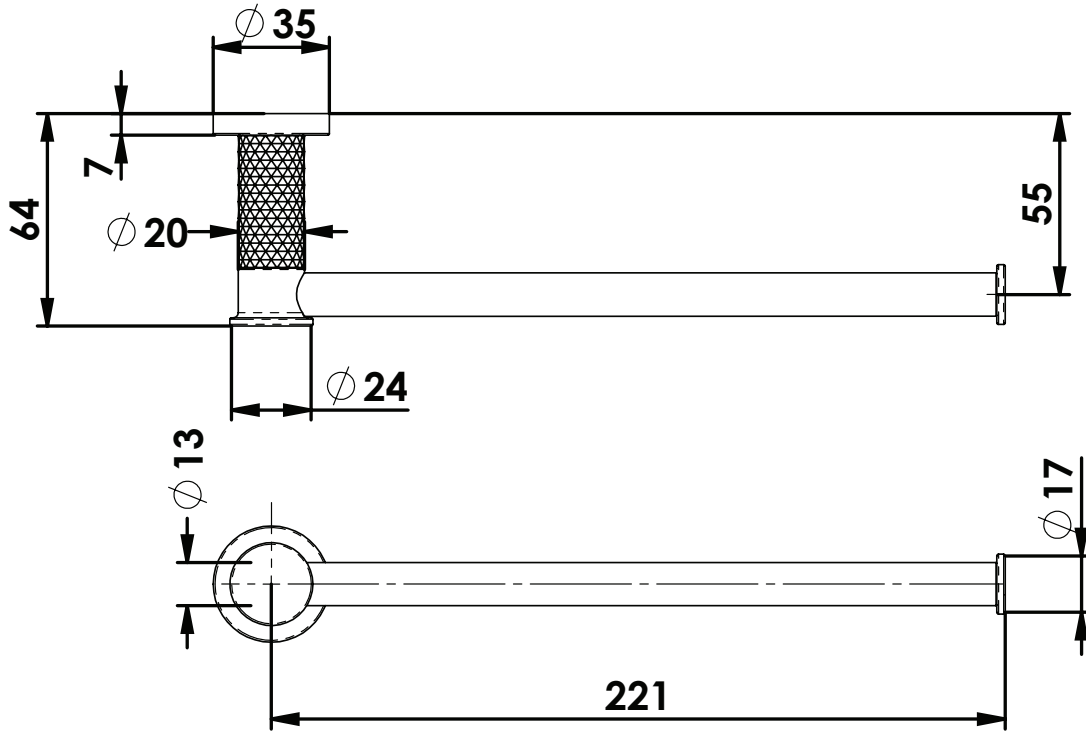

REFLECT

Hand Towel Holder

21310BN | Brushed Nickel
 21310BB | Brushed Brass
 21310BC | Brushed Copper

AU PHONE - 1800 244 487
 EMAIL - aussales@greenstapware.com
 WEBSITE - greenstapware.com.au