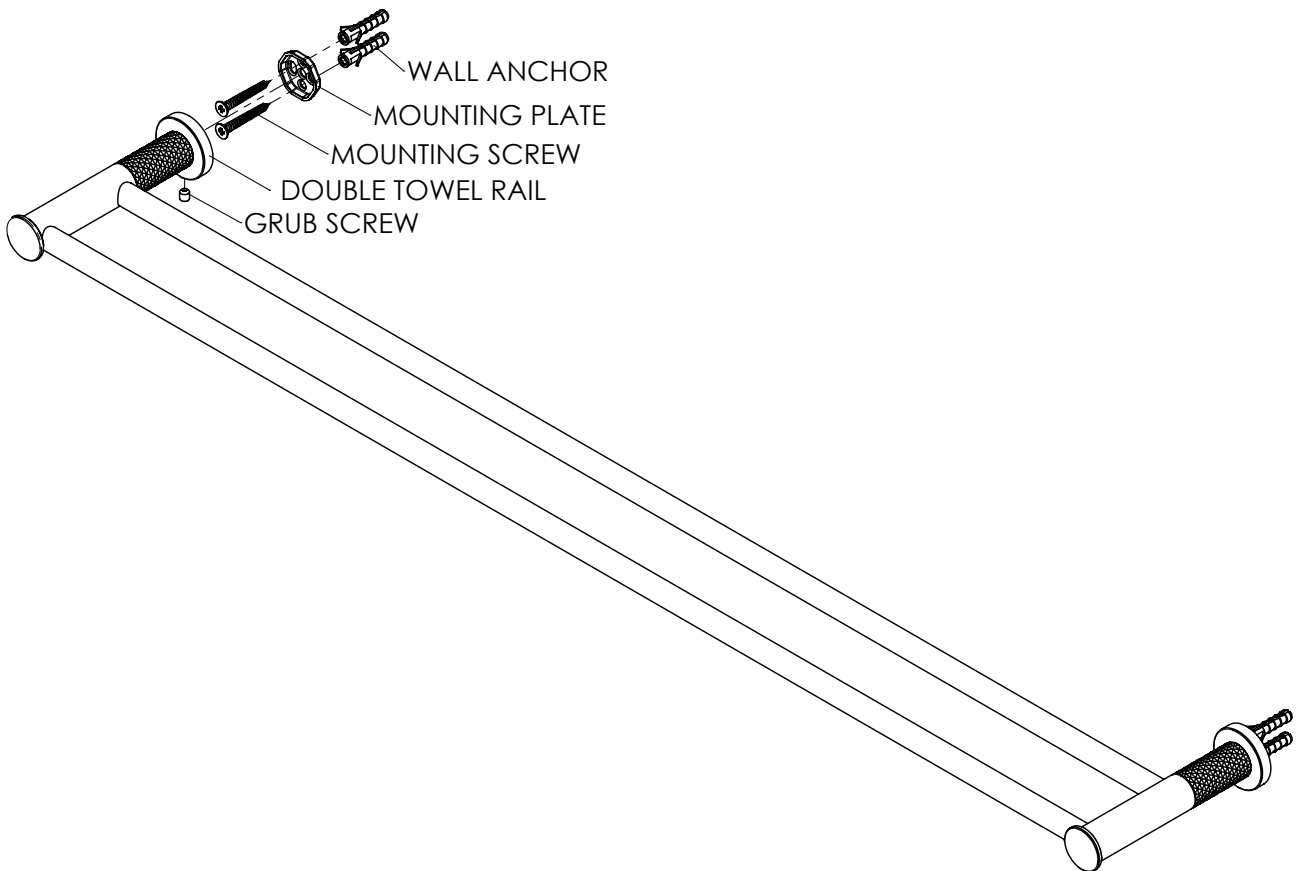

## Double Towel Rail

21315BN | Brushed Nickel  
21315BB | Brushed Brass  
21315BC | Brushed Copper

762mm

**AU** PHONE - 1800 244 487  
EMAIL - [aussales@greenstapware.com](mailto:aussales@greenstapware.com)  
WEBSITE - [greenstapware.com.au](http://greenstapware.com.au)