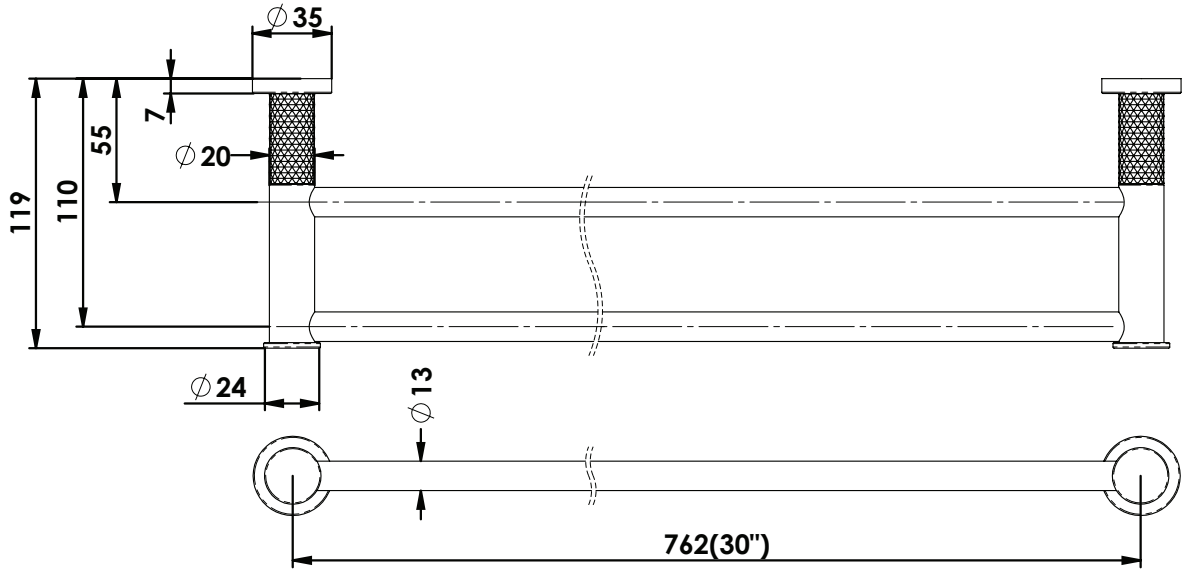

## Double Towel Rail

21315BN | Brushed Nickel  
21315BB | Brushed Brass  
21315BC | Brushed Copper

762mm

**AU** PHONE - 1800 244 487  
EMAIL - [aussales@greenstapware.com](mailto:aussales@greenstapware.com)  
WEBSITE - [greenstapware.com.au](http://greenstapware.com.au)