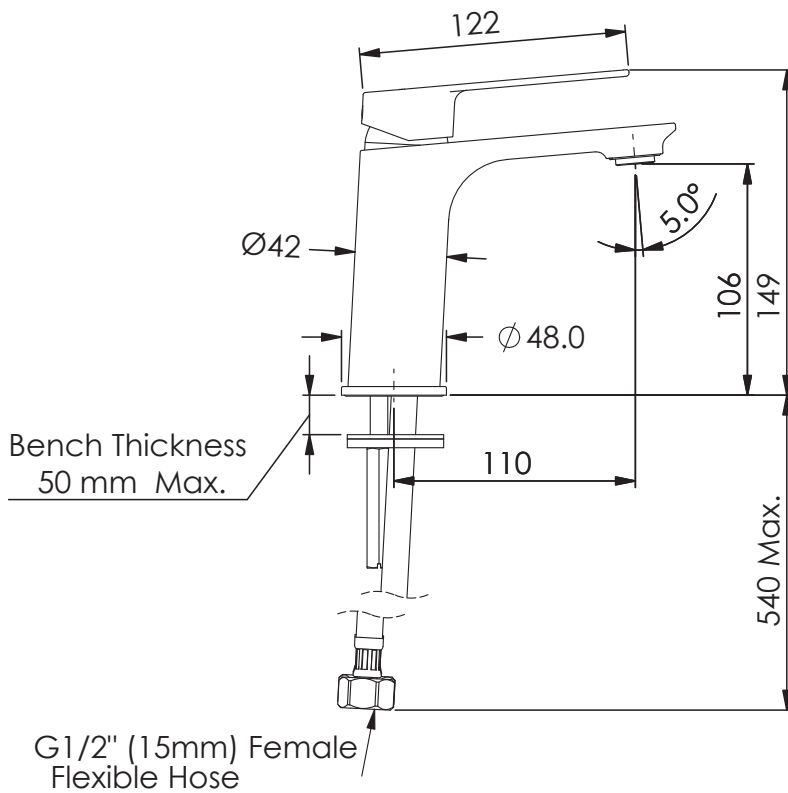

# NOVI Basin Mixer

- LF24203550CP | Chrome
- LF24203550BN | Brushed Nickel
- LF24203550MB | Matte Black
- LF24203550GM | Gunmetal
- LF24203550BB | Brushed Brass

**WELS:** 5 Stars 6.0 L/M

All Pressure | Lead Free | Fixed Spout