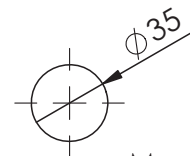

# NOVI Basin Mixer

- LF24203550CP | Chrome
- LF24203550BN | Brushed Nickel
- LF24203550MB | Matte Black
- LF24203550GM | Gunmetal
- LF24203550BB | Brushed Brass

**WELS:** 5 Stars 6.0 L/M

All Pressure | Lead Free | Fixed Spout