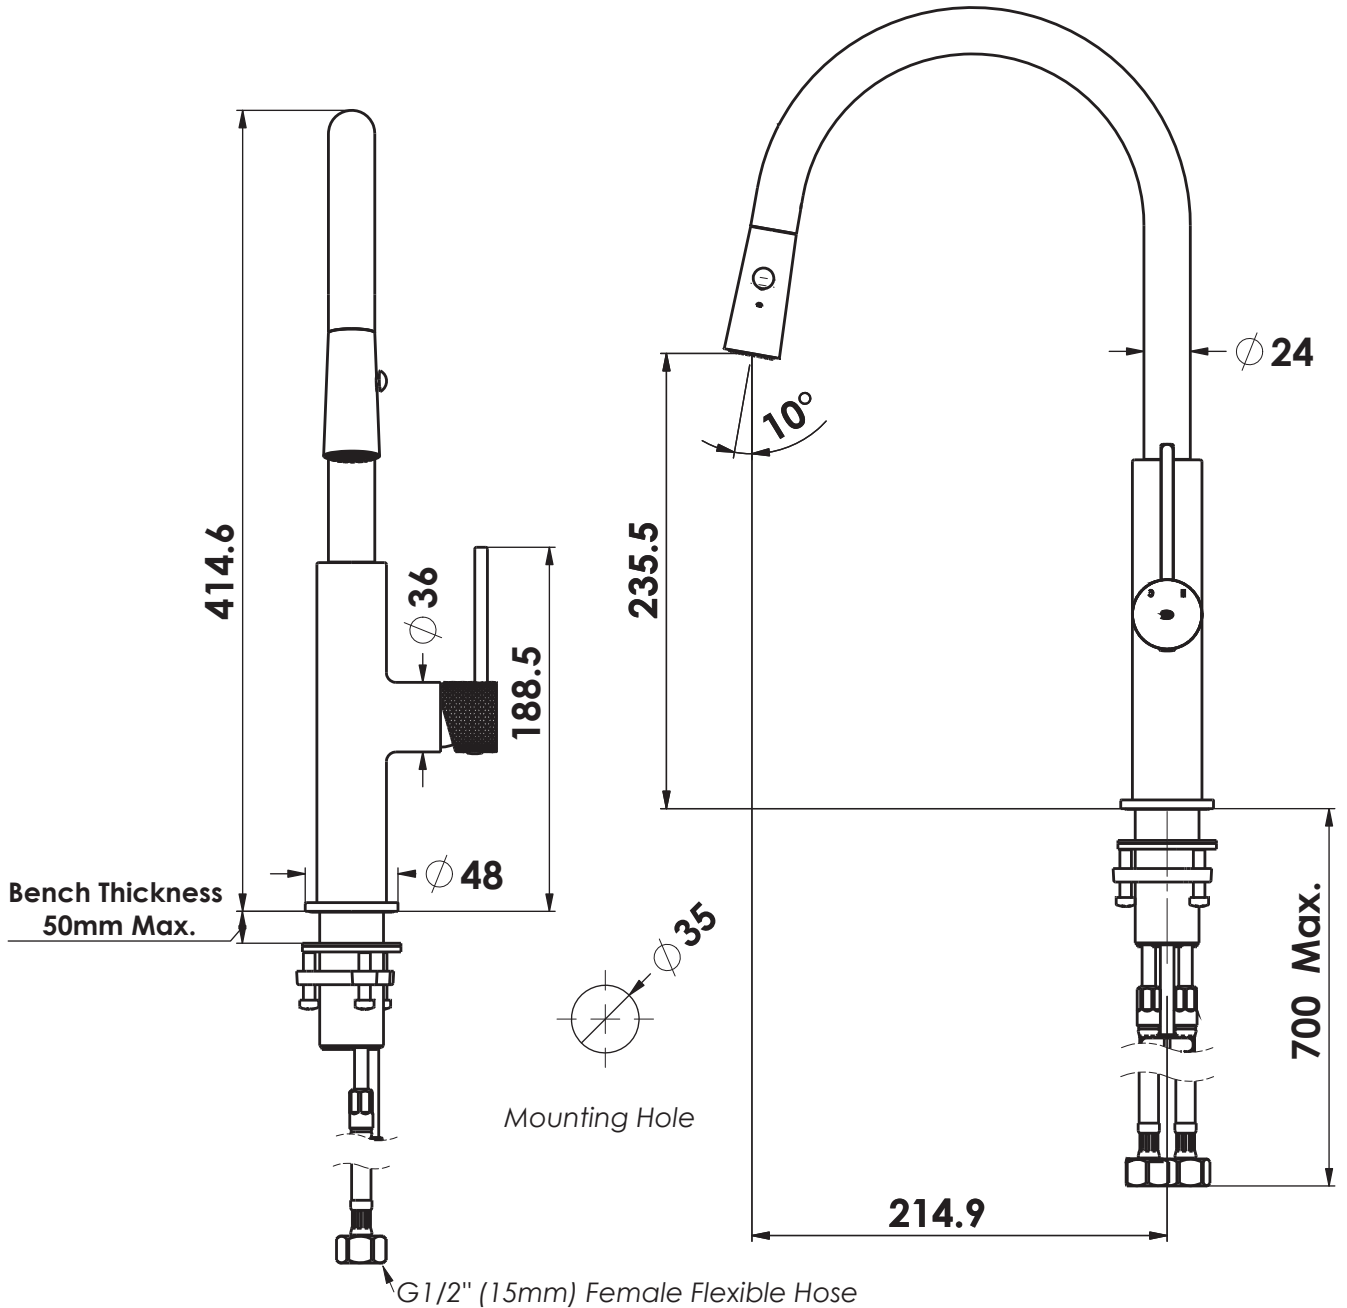

## Pull Down Sink Mixer

LF21212542CP | T40096 | Chrome  
LF21212542BN | T40096 | Brushed Nickel  
LF21212542BB | T40096 | Brushed Brass

WELS 5 Stars 6.0L/Min Swivel Spout

**AU** PHONE - 1800 244 487  
EMAIL - [aussales@greenstapware.com](mailto:aussales@greenstapware.com)  
WEBSITE - [greenstapware.com.au](http://greenstapware.com.au)