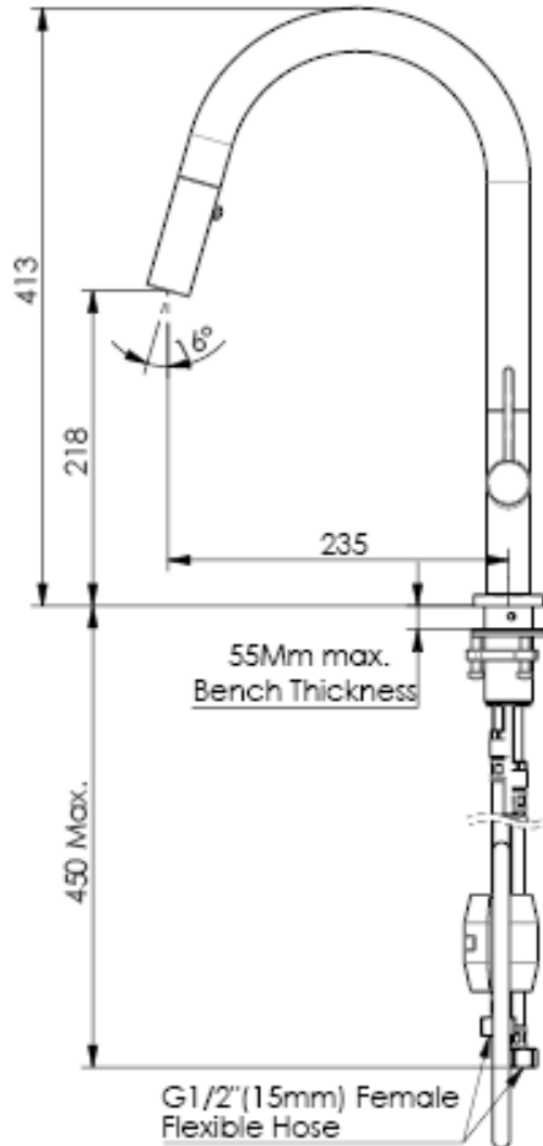

Luxe

Pull down sink Mixer

LF1810254CP | Chrome

LF1810254BN | Brushed Nickel

LF1810254MB | Matte Black

LF1810254BB | Brushed Brass

LF1810254GM | Gun Metal

WELS 5 STAR 5.0 L/M

Swivel Spout

Dual Function Spray

EMAIL - aussales@greenstapware.com
WEBSITE - greenstapware.com.au

GREENS
where life meets water