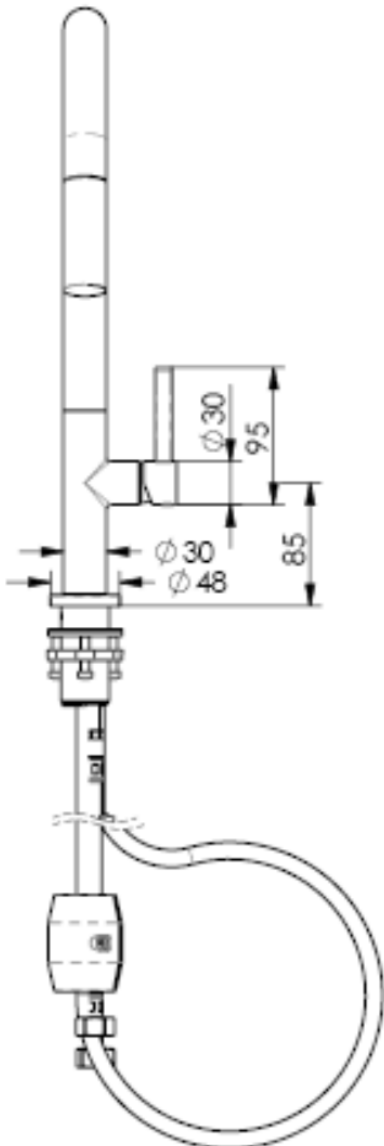

Luxe

Pull down sink Mixer

LF1810254CP | Chrome

LF1810254BN | Brushed Nickel

LF1810254MB | Matte Black

LF1810254BB | Brushed Brass

LF1810254GM | Gun Metal

WELS 5 STAR 5.0 L/M

Swivel Spout

Dual Function Spray

EMAIL - aussales@greenstapware.com
WEBSITE - greenstapware.com.au

GREENS
where life meets water