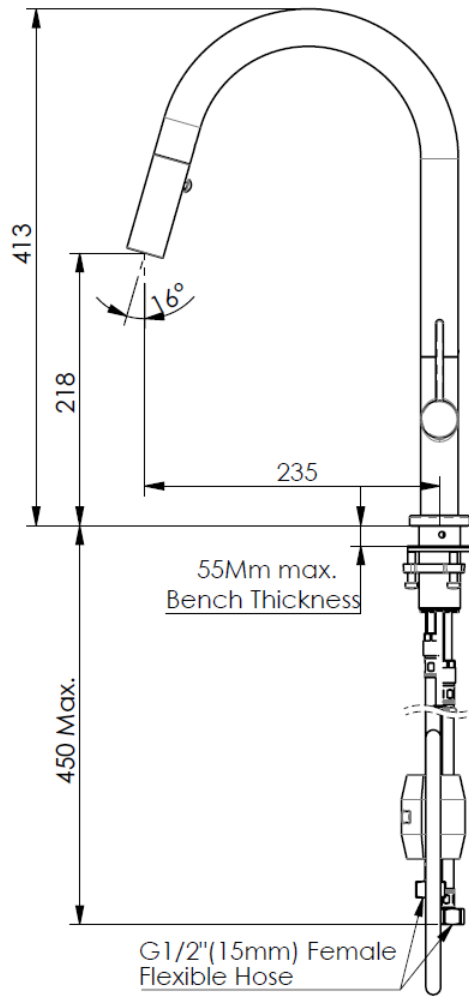

AU PHONE - 1800 244 487
EMAIL - aussales@greenstapware.com
WEBSITE - greenstapware.com.au

GREENS
where life meets water