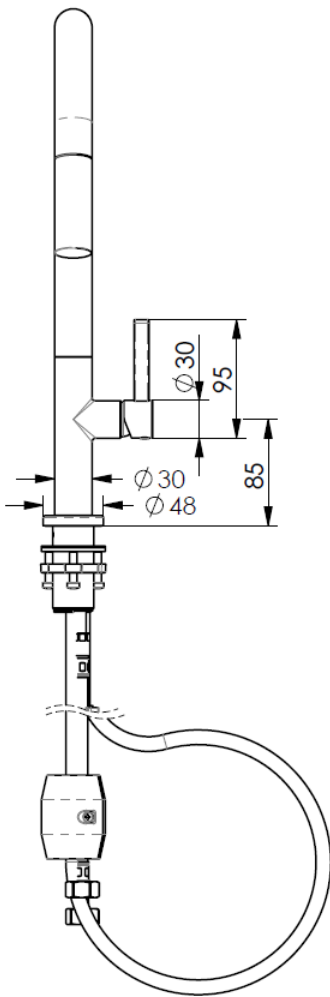

AU PHONE - 1800 244 487
EMAIL - aussales@greenstapware.com
WEBSITE - greenstapware.com.au

GREENS
where life meets water