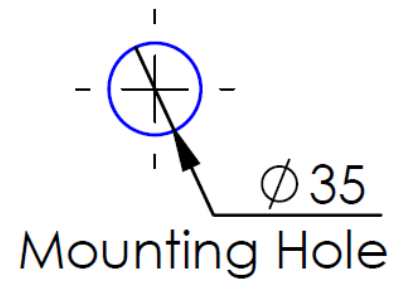

AU PHONE - 1800 244 487
EMAIL - aussales@greenstapware.com
WEBSITE - greenstapware.com.au

GREENS
where life meets water