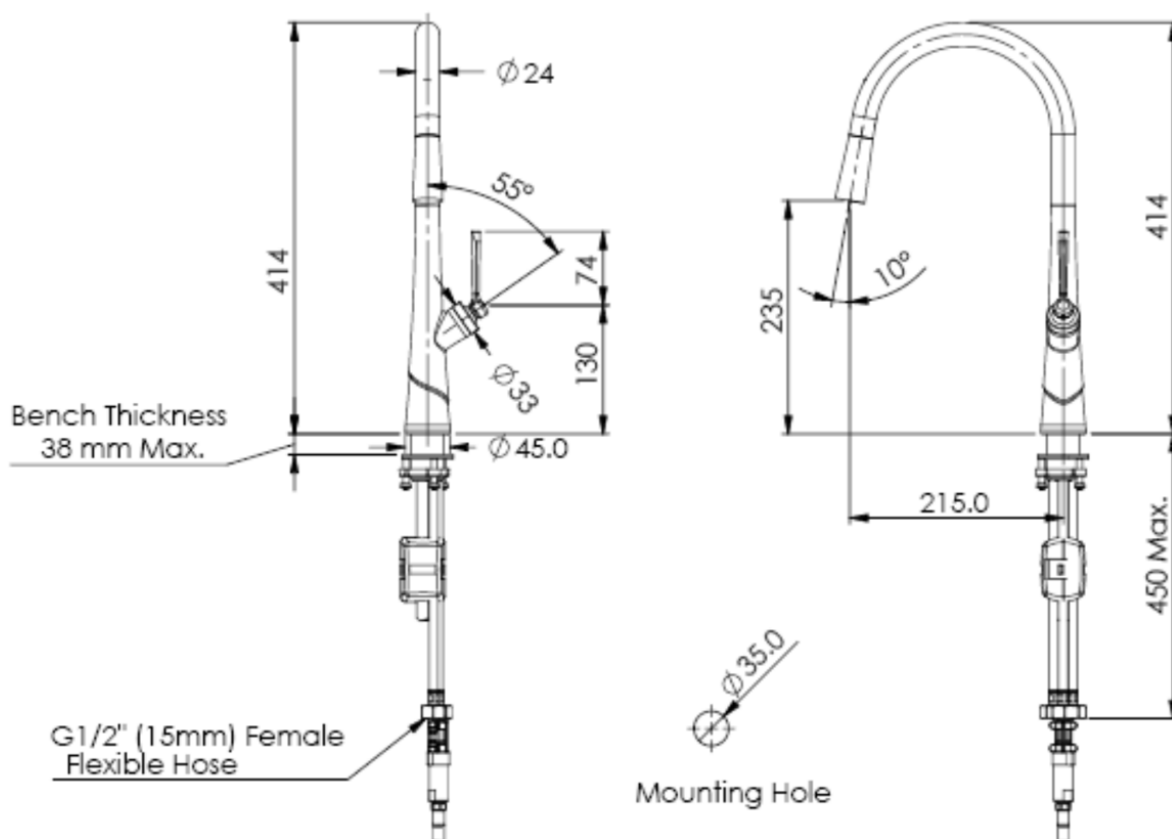

Lustro II

Pull Down Sink Mixer

LF1950254CP | Chrome

LF1950254BN | Brushed Nickel

LF1950254MB | Matte Black

LF1950254BB | Brushed Brass

LF1950254GM | Gun Metal

WELS 5 STAR 6.0 L/M

Dual Function Spray

Swivel Spout

AU PHONE - 1800 244 487
EMAIL - aussales@greenstapware.com
WEBSITE - greenstapware.com.au

 | **GREENS**
where life meets water