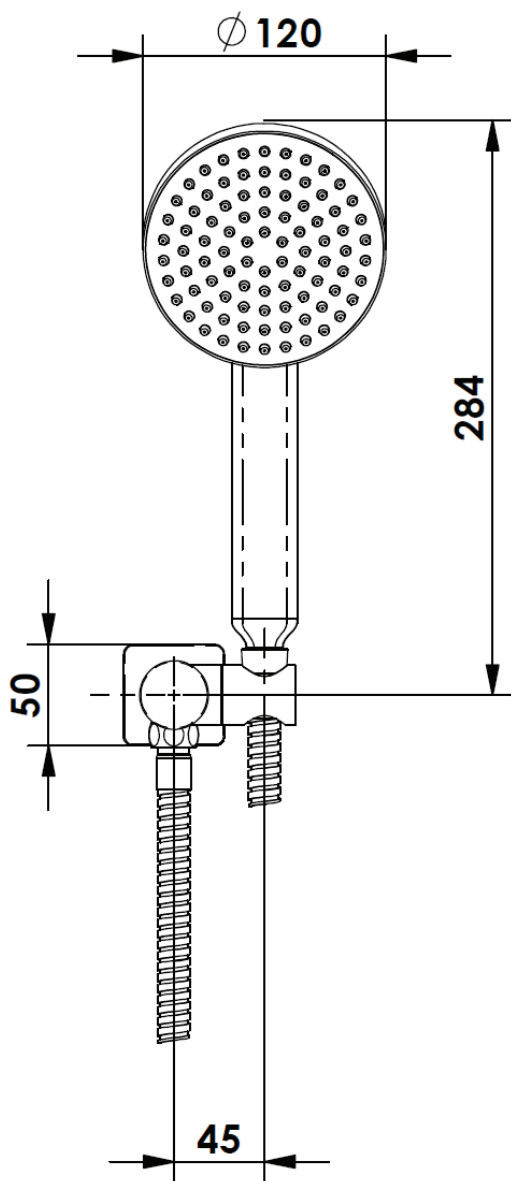

# Lavish Brass Hand Shower

- 239104CP | Chrome
- 239104BN | Brushed Nickel
- 239104BB | Brushed Brass
- 239104MB | Matte Black
- 239104BC | Brushed Copper
- 239104GM | Gun Metal

WELS 3 Star 9.0L/M  
120mm High Flow Brass Handset  
Includes Wall Outlet Bracket & Hose