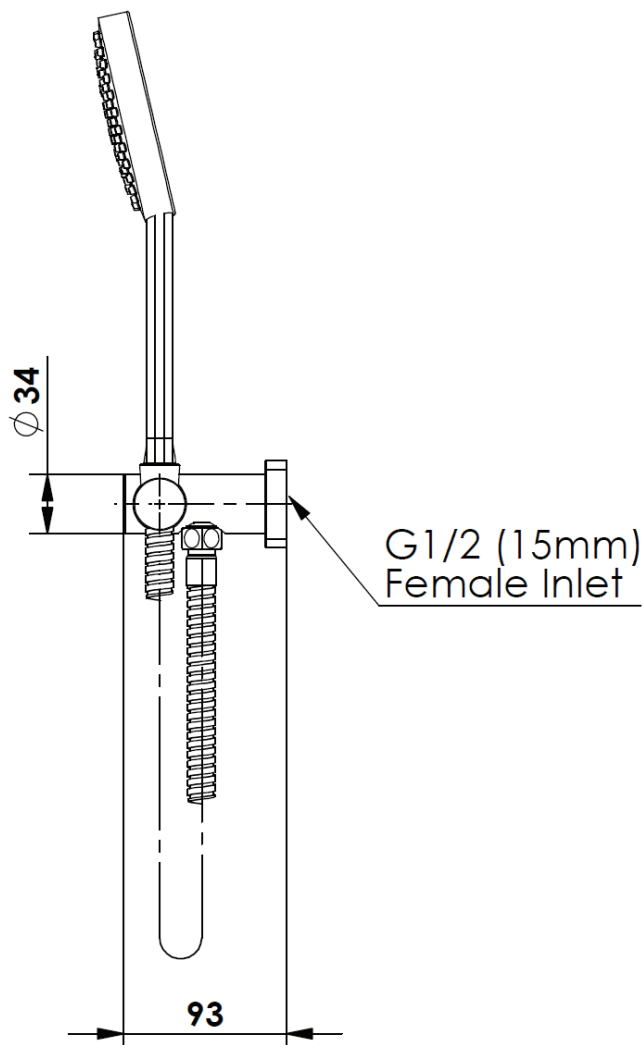

# Lavish Brass Hand Shower

- 239104CP | Chrome
- 239104BN | Brushed Nickel
- 239104BB | Brushed Brass
- 239104MB | Matte Black
- 239104BC | Brushed Copper
- 239104GM | Gun Metal

WELS 3 Star 9.0L/M  
120mm High Flow Brass Handset  
Includes Wall Outlet Bracket & Hose