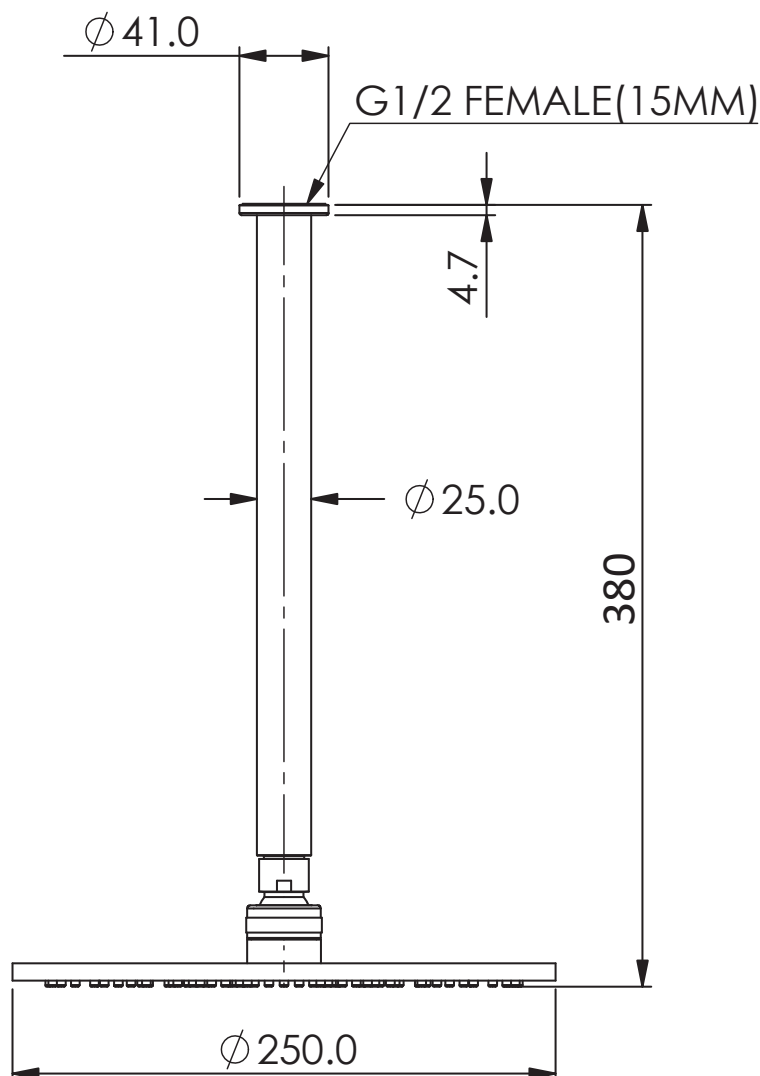

# Lavish Brass Ceiling Shower

239101CP | Chrome

239101BN | Brushed Nickel

239101BB | Brushed Brass

239101MB | Matte Black

239101BC | Brushed Copper

239101GM | Gun Metal

WELS 3 Star 9.0L/M

Single Function  $\phi$ 250mm Brass Overhead

380mm arm length

**AU** PHONE - 1800 244 487  
EMAIL - [aussales@greenstapware.com](mailto:aussales@greenstapware.com)  
WEBSITE - [greenstapware.com.au](http://greenstapware.com.au)