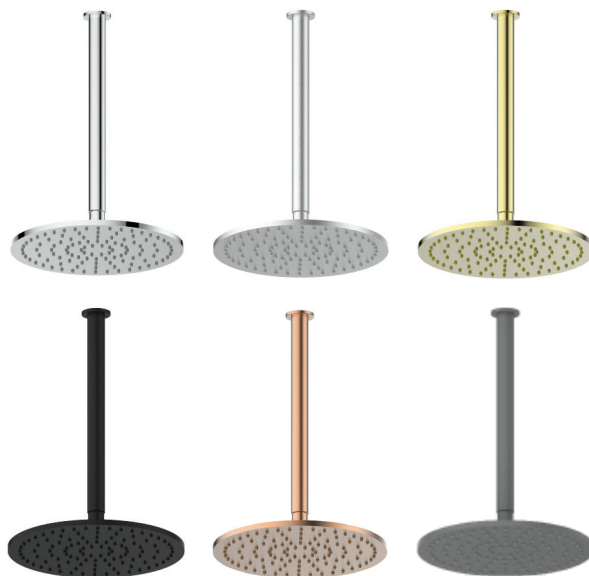

# Lavish Brass Ceiling Shower

239101CP | Chrome

239101BN | Brushed Nickel

239101BB | Brushed Brass

239101MB | Matte Black

239101BC | Brushed Copper

239101GM | Gun Metal

WELS 3 Star 9.0L/M

Single Function  $\phi$ 250mm Brass Overhead

380mm arm length

**AU** PHONE - 1800 244 487  
EMAIL - [aussales@greenstapware.com](mailto:aussales@greenstapware.com)  
WEBSITE - [greenstapware.com.au](http://greenstapware.com.au)