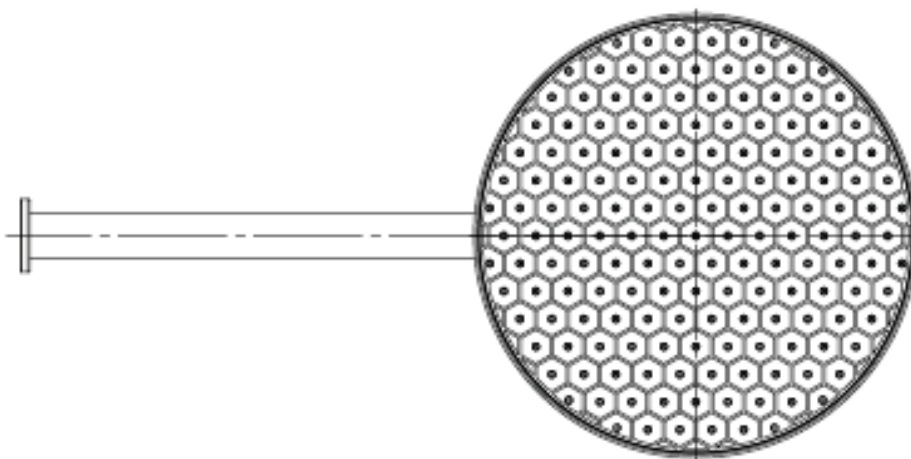

GLIDE Wall Shower

57300CP | S13748 | Chrome
57300BN | S13748 | Brushed Nickel
57300MB | S13748 | Matte Black
57300BB | S13748 | Brushed Brass
57300GM | S13748 | Gun Metal

WELS 3 Star 9.0L/M
Single Function ø250mm Overhead 380mm
arm length