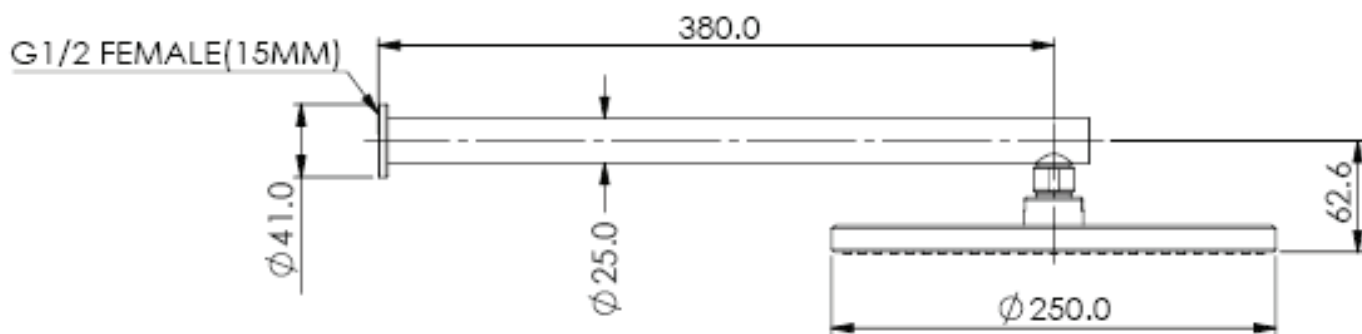

GLIDE Wall Shower

57300CP | S13748 | Chrome
57300BN | S13748 | Brushed Nickel
57300MB | S13748 | Matte Black
57300BB | S13748 | Brushed Brass
57300GM | S13748 | Gun Metal

WELS 3 Star 9.0L/M
Single Function ø250mm Overhead 380mm
arm length