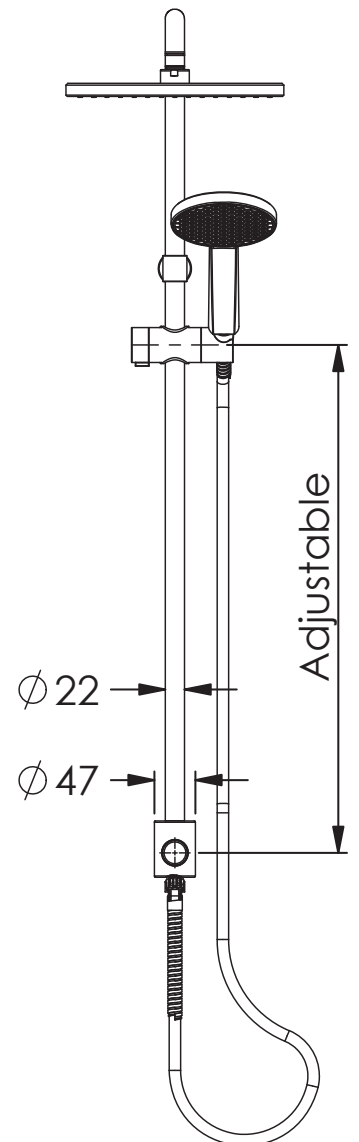

GLIDE

Twin Rail Shower

- 18290CP | S13662 | Chrome
- 18290BN | S13662 | Brushed Nickel
- 18290MB | S13662 | Matte Black
- 18290BB | S13662 | Brushed Brass
- 18290GM | S13662 | Gun Metal

WELS 3 Star 9.0L/M
 Single Function \varnothing 250mm Overhead
 Single Function Handset
 Bottom mounted inlet