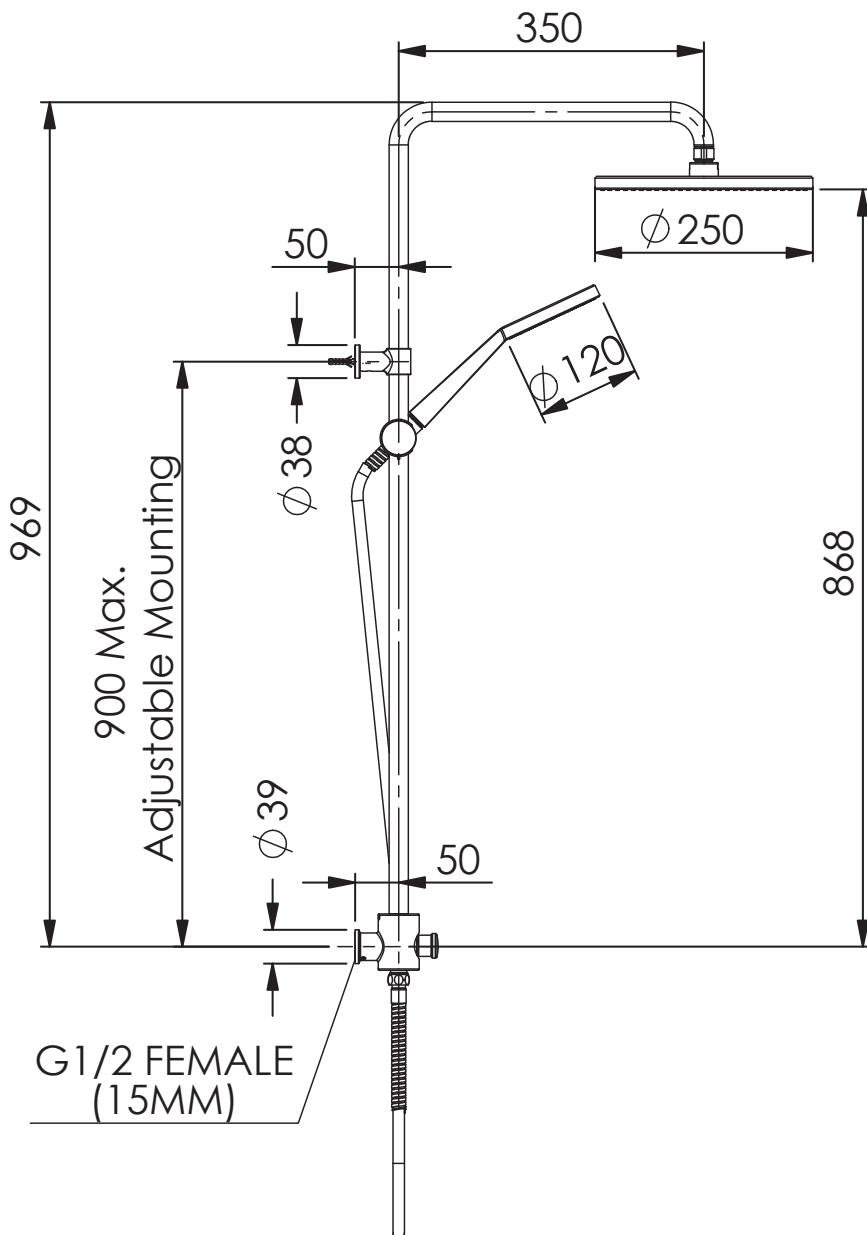

GLIDE

Twin Rail Shower

- 18290CP | S13662 | Chrome
- 18290BN | S13662 | Brushed Nickel
- 18290MB | S13662 | Matte Black
- 18290BB | S13662 | Brushed Brass
- 18290GM | S13662 | Gun Metal

WELS 3 Star 9.0L/M
 Single Function \varnothing 250mm Overhead
 Single Function Handset
 Bottom mounted inlet