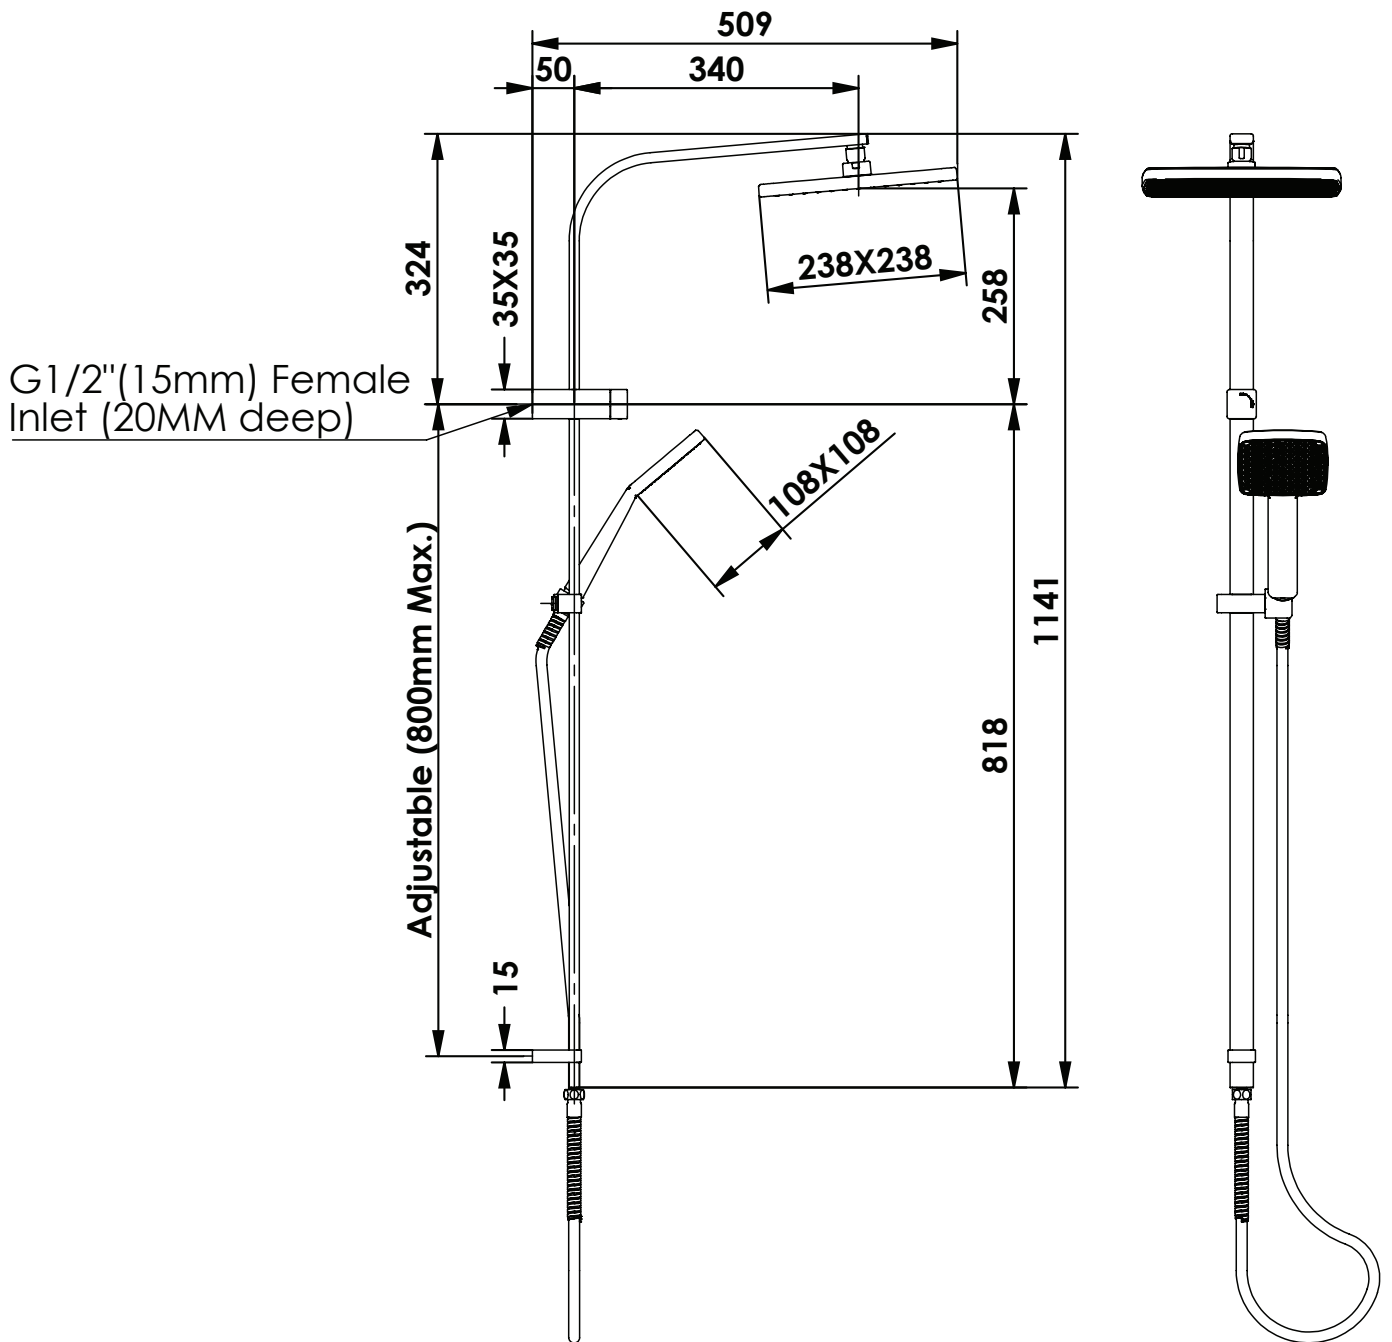

## Twin Rail Shower

- 21290CP | Chrome
- 21290BN | Brushed Nickel
- 21290BB | Brushed Brass
- 21290MB | Matte Black
- 21290GM | Gun Metal

WELS 3 Star 9.0L/M | AP  
 230mm<sup>2</sup> Single Function Overhead  
 Single Function Handset