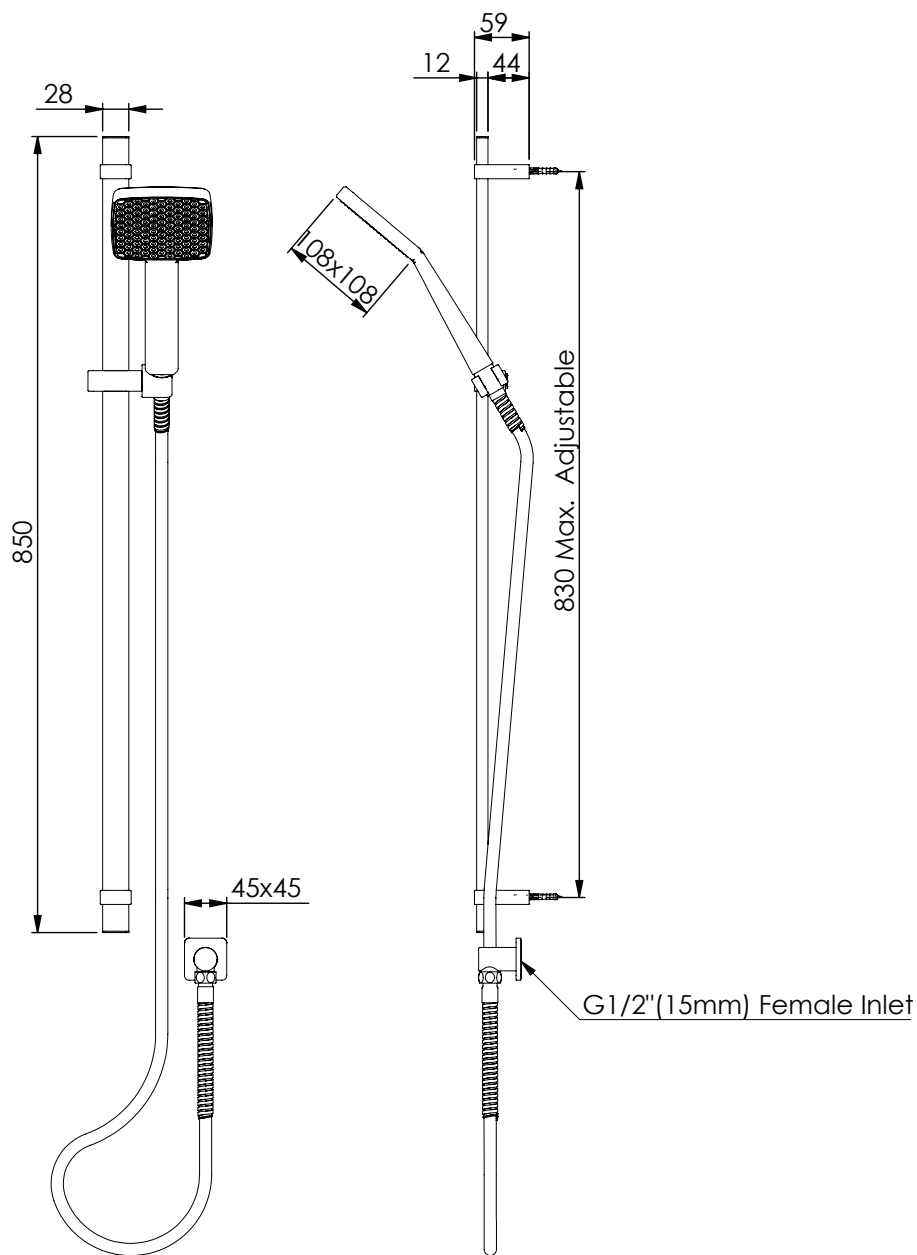

GLIDE SYNTRA Rail Shower

64400CP | Chrome
64400BN | Brushed Nickel
64400BB | Brushed Brass
64400MB | Matte Black
64400GM | Gun Metal

WELS 3 Star 9.0L/M | AP
230mm² Single Function Overhead
Single Function Handset