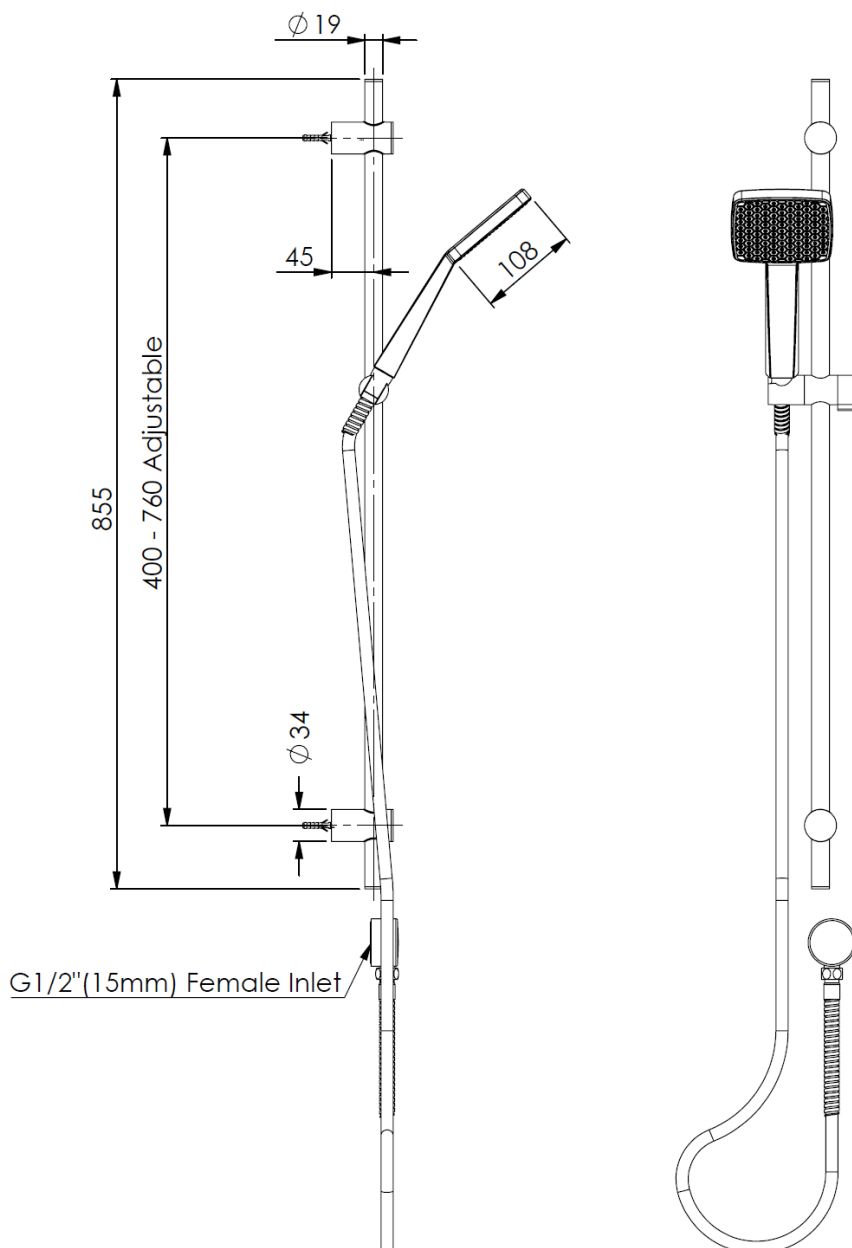

# GLIDE SYNTRA Rail Shower

64400CP | Chrome  
64400BN | Brushed Nickel  
64400BB | Brushed Brass  
64400MB | Matte Black  
64400GM | Gun Metal

WELS 3 Star 9.0L/M | AP  
230mm<sup>2</sup> Single Function Overhead  
Single Function Handset