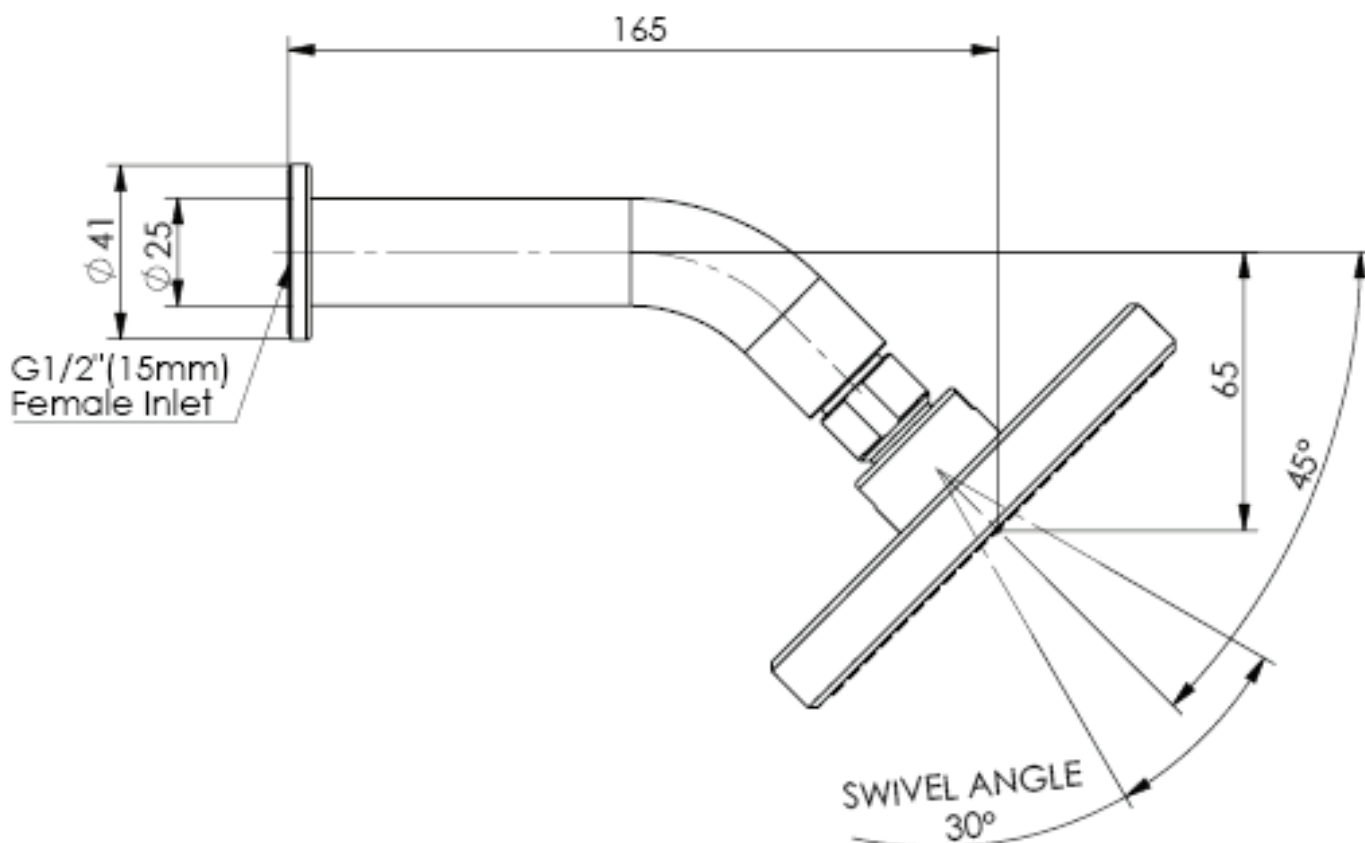

GLIDE

Shower Rose with Arm

57100CP | S14013 | Chrome
57100BN | S14013 | Brushed Nickel
57100MB | S14013 | Matte Black

WELS 3 Star 9.0L/M
Single Function ø120mm Rose

Shower Rose Only

940385CP | S14006 | Chrome
940385BN | S14006 | Brushed Nickel
940385MB | S14006 | Matte Black

WELS 3 Star 9.0L/M
Single Function ø120mm Rose

AU PHONE - 1800 244 487
EMAIL - aussales@greenstapware.com
WEBSITE - greenstapware.com.au

 | **GREENS**
where life meets water