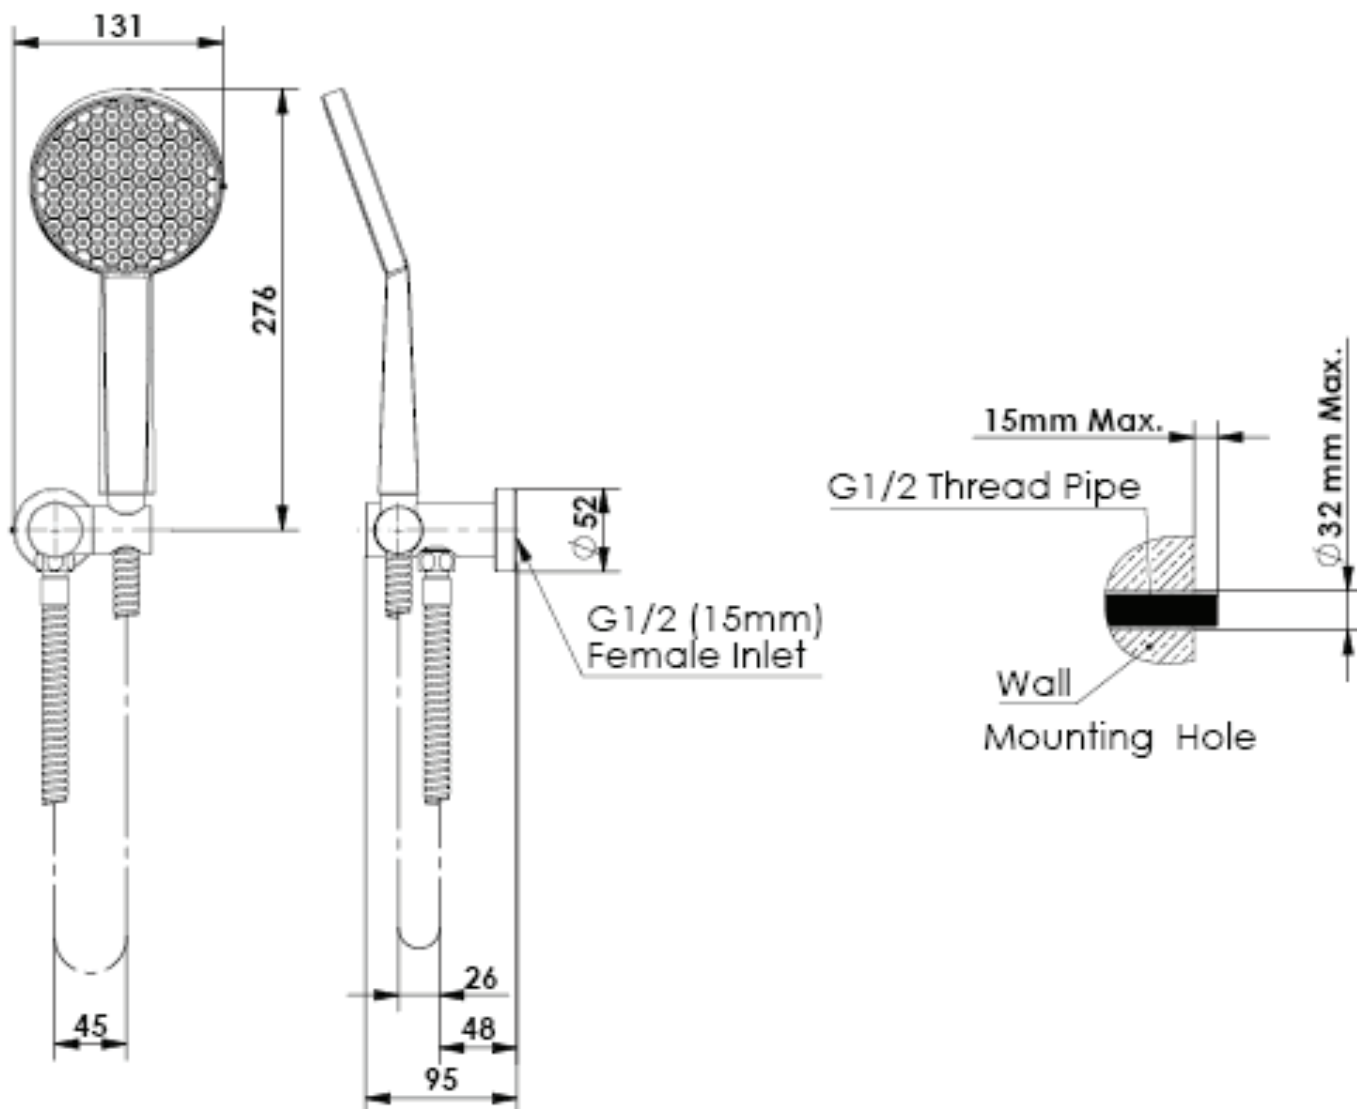

## Hand Shower w/ Wall Bracket

90403588CP | S13632 | Chrome  
90403588BN | S13632 | Brushed Nickel  
90403588MB | S13632 | Matte Black

WELS 3 Star 9.0 L/M  
Single Function Handset  
Includes Wall Outlet Bracket and Hose