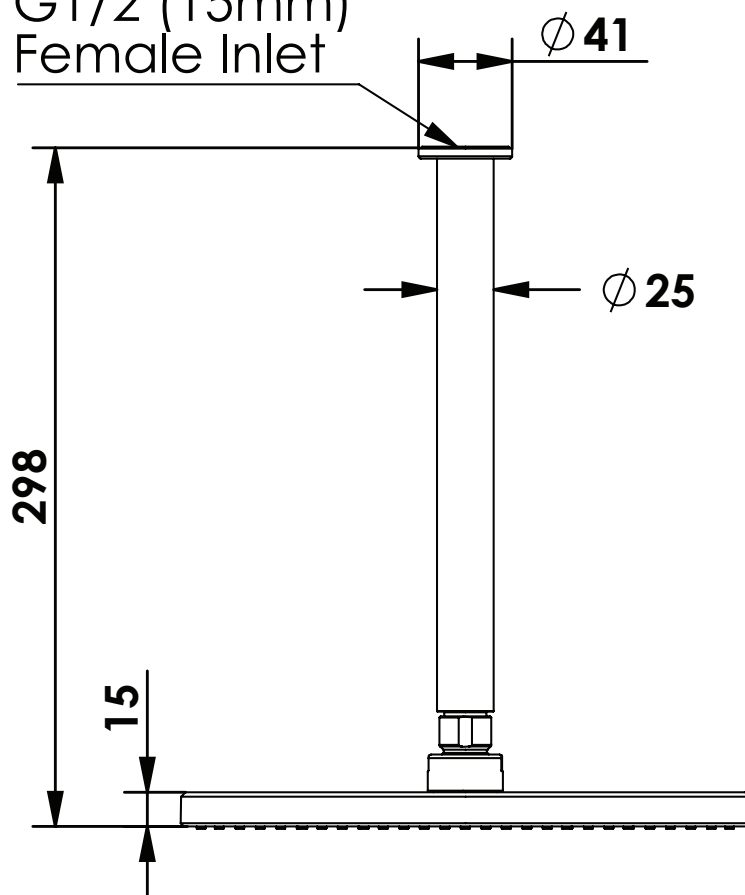

# GLIDE Ceiling Shower

57310CP | S16400 | Chrome  
57310BN | S16400 | Brushed Nickel  
57310MB | S16400 | Matte Black  
57310BB | S16400 | Brushed Brass  
57310GM | S16400 | Gun Metal

WELS 3 Star 9.0L/M  
Single Function  $\phi$ 250mm Overhead  
350mm arm length

G1/2 (15mm)  
Female Inlet

**AU** PHONE - 1800 244 487  
EMAIL - [aussales@greenstapware.com](mailto:aussales@greenstapware.com)  
WEBSITE - [greenstapware.com.au](http://greenstapware.com.au)

**GREENS**  
where life meets water