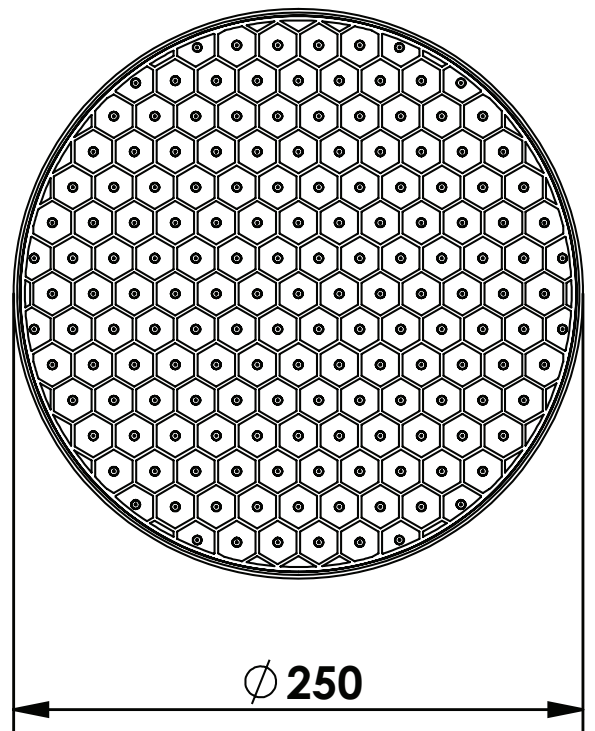

# GLIDE Ceiling Shower

57310CP | S16400 | Chrome  
57310BN | S16400 | Brushed Nickel  
57310MB | S16400 | Matte Black  
57310BB | S16400 | Brushed Brass  
57310GM | S16400 | Gun Metal

WELS 3 Star 9.0L/M  
Single Function  $\phi$ 250mm Overhead  
350mm arm length

G1/2 (15mm)  
Female Inlet

**AU** PHONE - 1800 244 487  
EMAIL - [aussales@greenstapware.com](mailto:aussales@greenstapware.com)  
WEBSITE - [greenstapware.com.au](http://greenstapware.com.au)

**GREENS**  
where life meets water