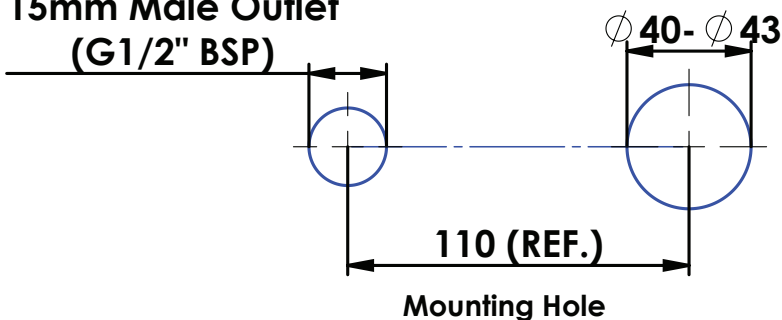

WELS 5 Star 6.0L/M | Fixed Spout  
190mm | European Brass Cartridge

15mm Male Outlet  
(G1/2" BSP)

**AU** PHONE - 1800 244 487  
EMAIL - [aussales@greenstapware.com](mailto:aussales@greenstapware.com)  
WEBSITE - [greenstapware.com.au](http://greenstapware.com.au)