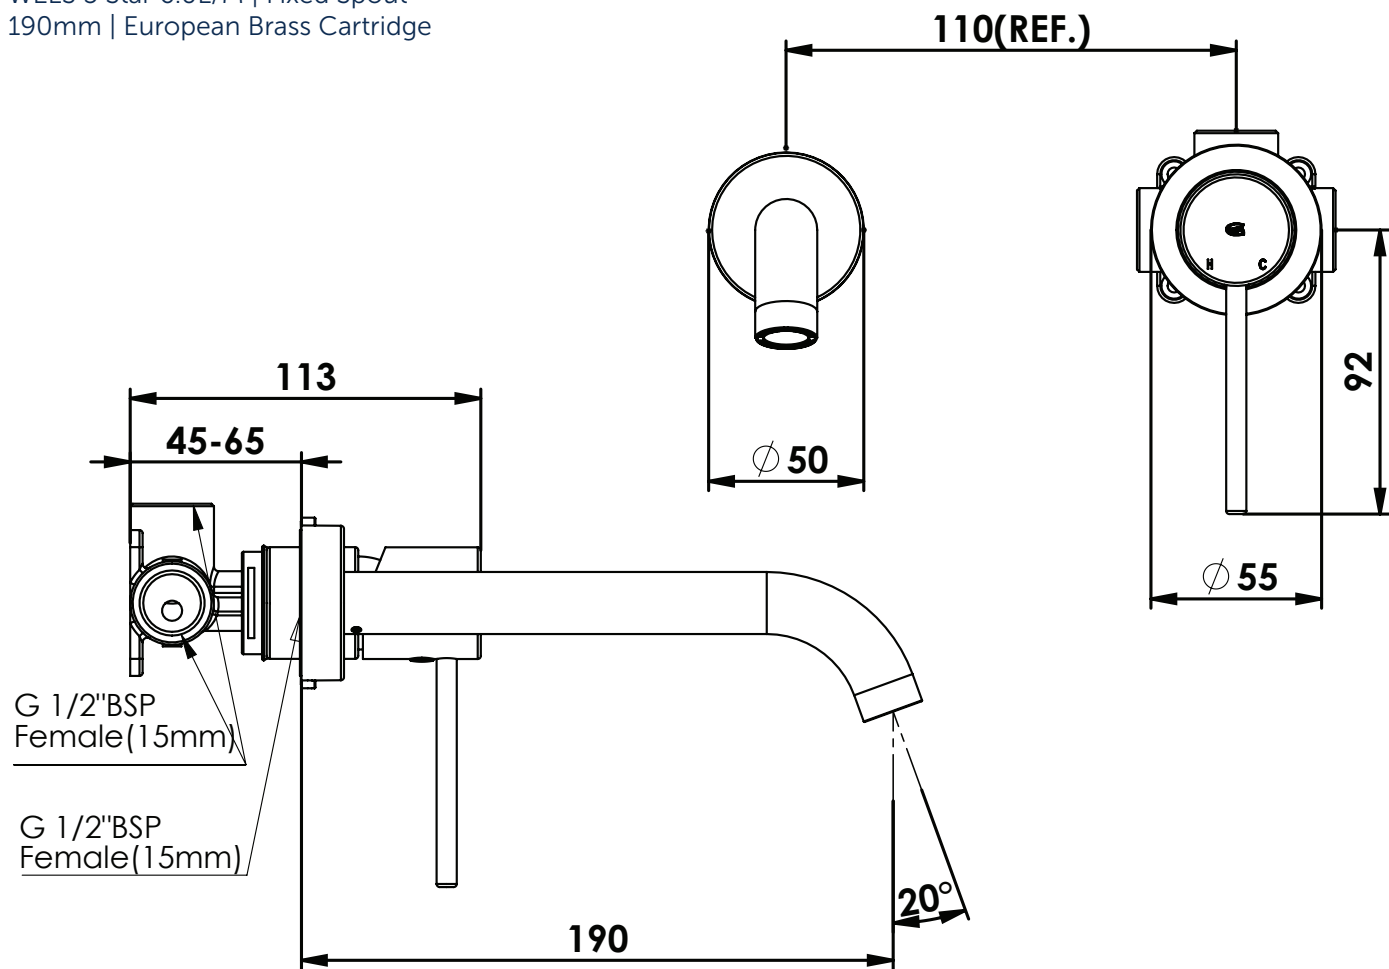

## Wall Basin Mixer

- 18402520 | T31812 | Chrome
- 18402523 | T31812 | Brushed Stainless
- 18402526 | T31812 | Brushed Brass
- 18402527 | T31812 | Matte Black
- 18492528 | T31812 | Brushed Copper
- 18402529 | T31812 | Gun Metal

WELS 5 Star 6.0L/M | Fixed Spout  
190mm | European Brass Cartridge

15mm Male Outlet  
(G1/2" BSP)

**AU** PHONE - 1800 244 487  
EMAIL - [aussales@greenstapware.com](mailto:aussales@greenstapware.com)  
WEBSITE - [greenstapware.com.au](http://greenstapware.com.au)