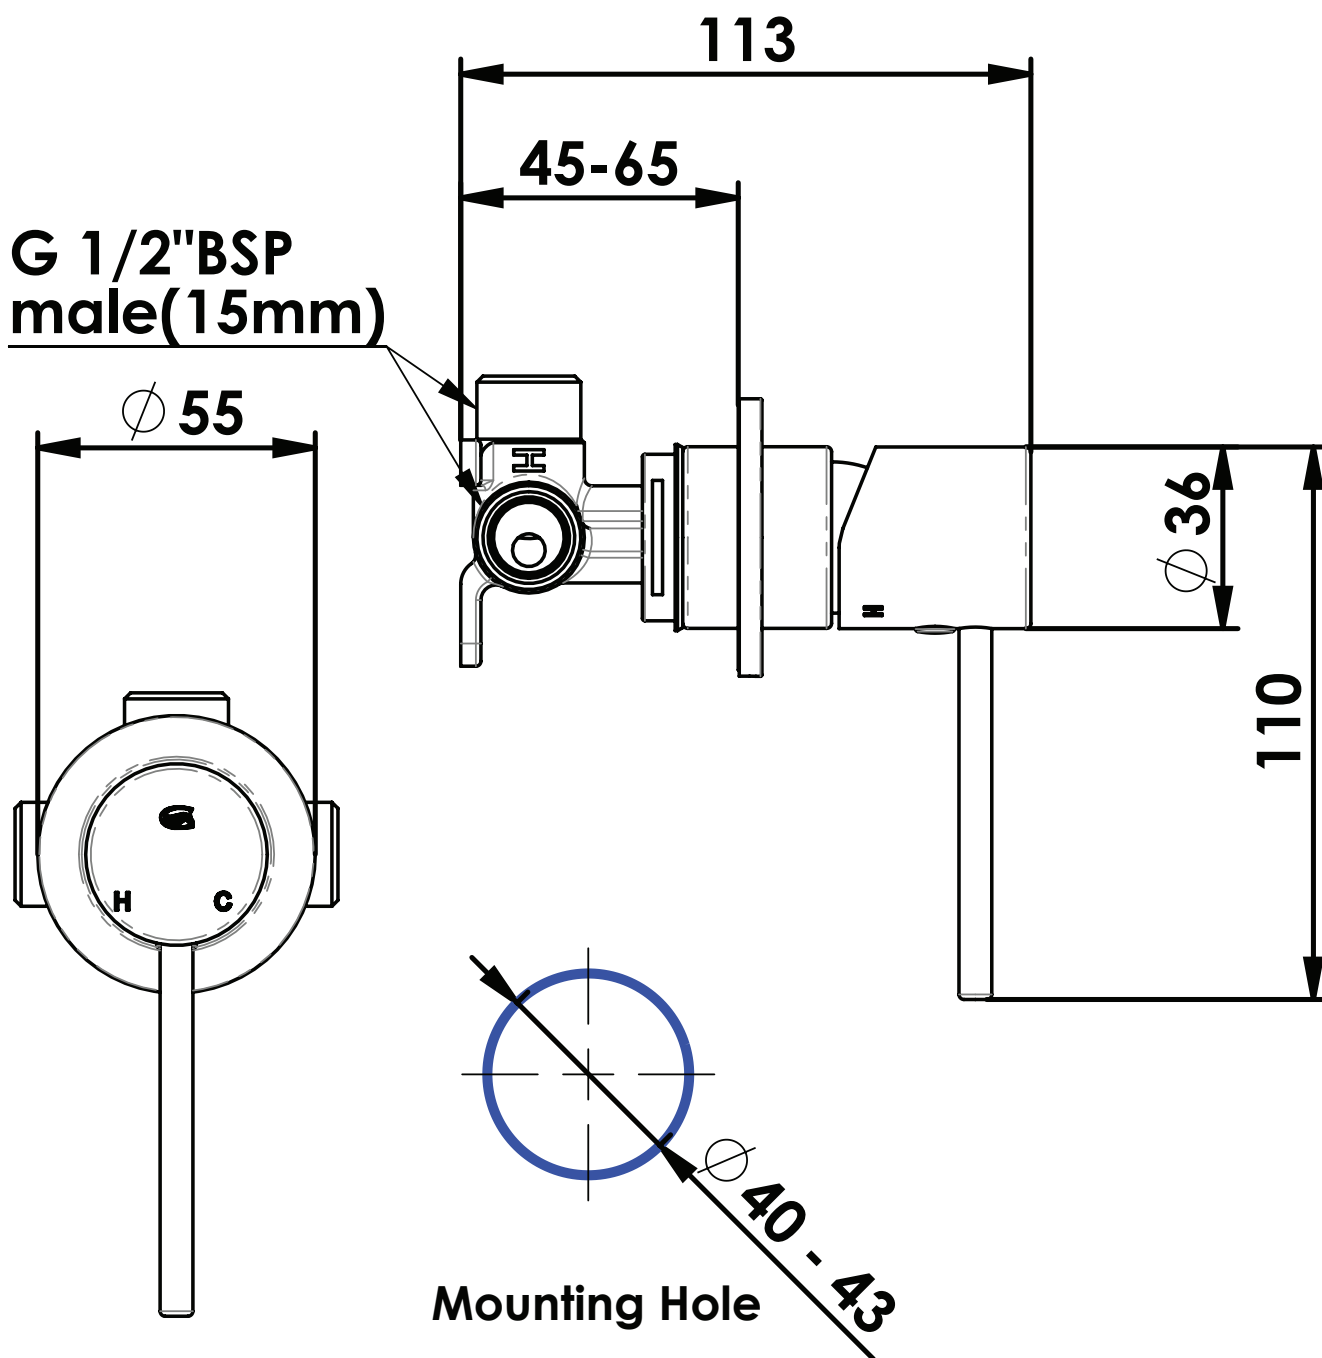

GISELLE

Shower Mixer

- 18402570 | Chrome
- 18402573 | Brushed Stainless
- 18402576 | Brushed Brass
- 18402577 | Matte Black
- 18402578 | Brushed Copper
- 18402579 | Gun Metal

WELS N/A | European Brass Cartridge