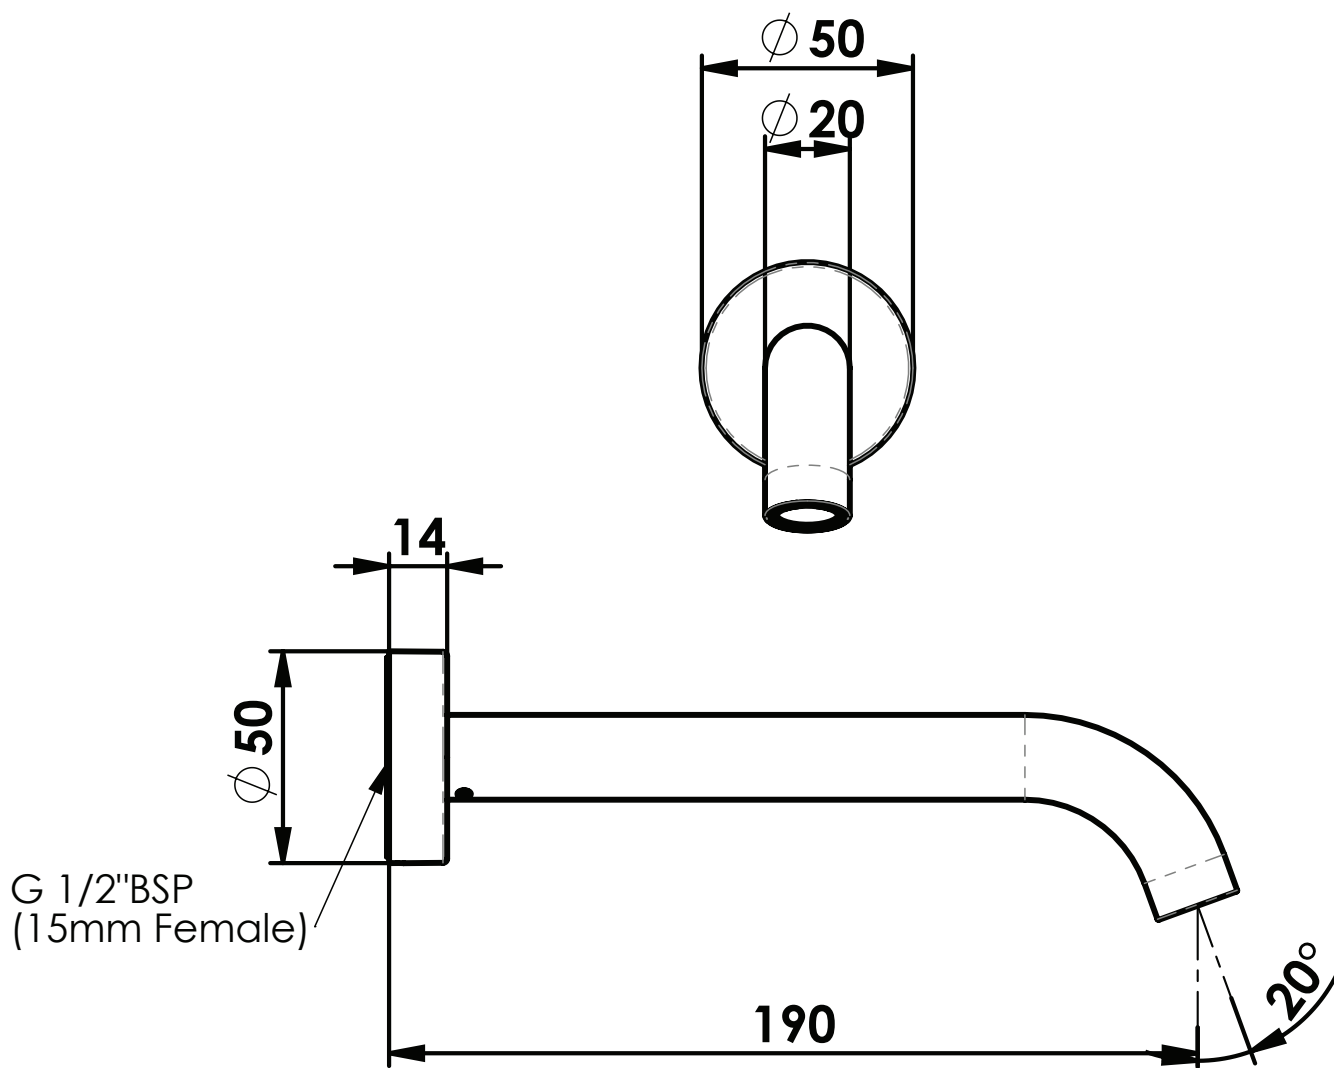

GISELLE

Bath Spout

- 18401900 | Chrome
- 18401903 | Brushed Stainless
- 18401906 | Brushed Brass
- 18401907 | Matte Black
- 18301908 | Brushed Copper
- 18301909 | Gun Metal

WELS N/A
Fixed Spout | 190mm

AU PHONE - 1800 244 487
EMAIL - aussales@greenstapware.com
WEBSITE - greenstapware.com.au