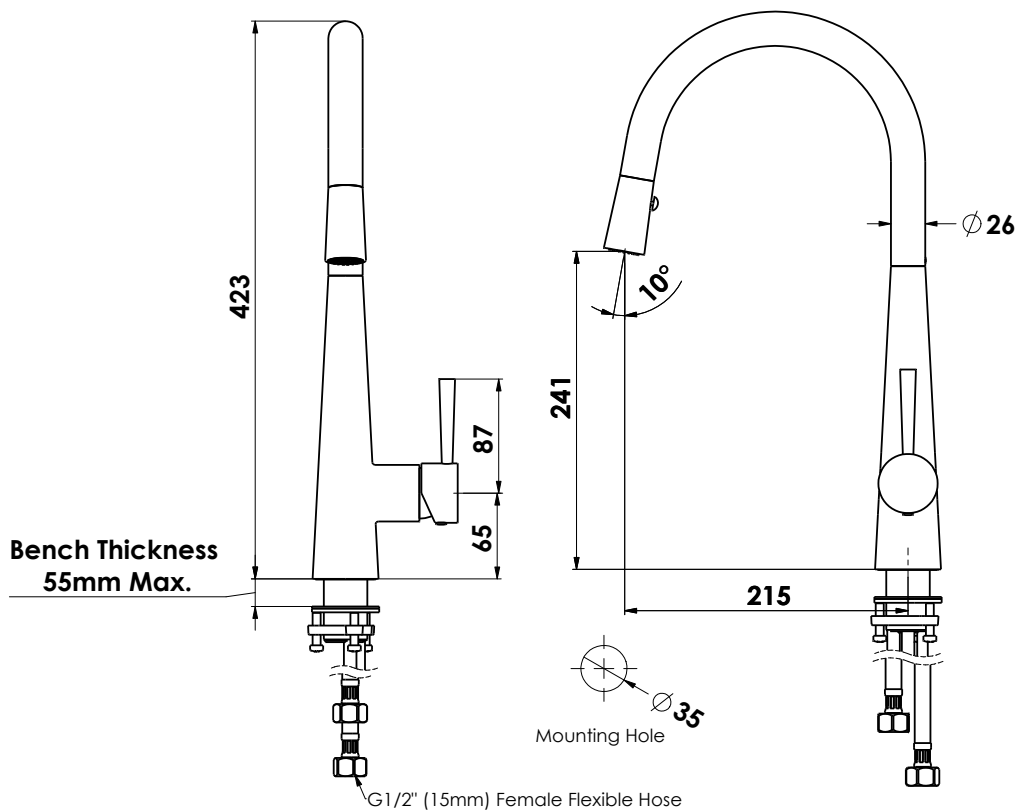

WELS 5 STAR 6.0L/MIN
Main Pressure

- Lead Free
- Swivel Spout
- Pull-Down Handset
- Dual Function Spray
- European Cartridge

AU PHONE 1800 244 992
 EMAIL ausales@greenstapware.com
 WEBSITE www.greenstapware.com