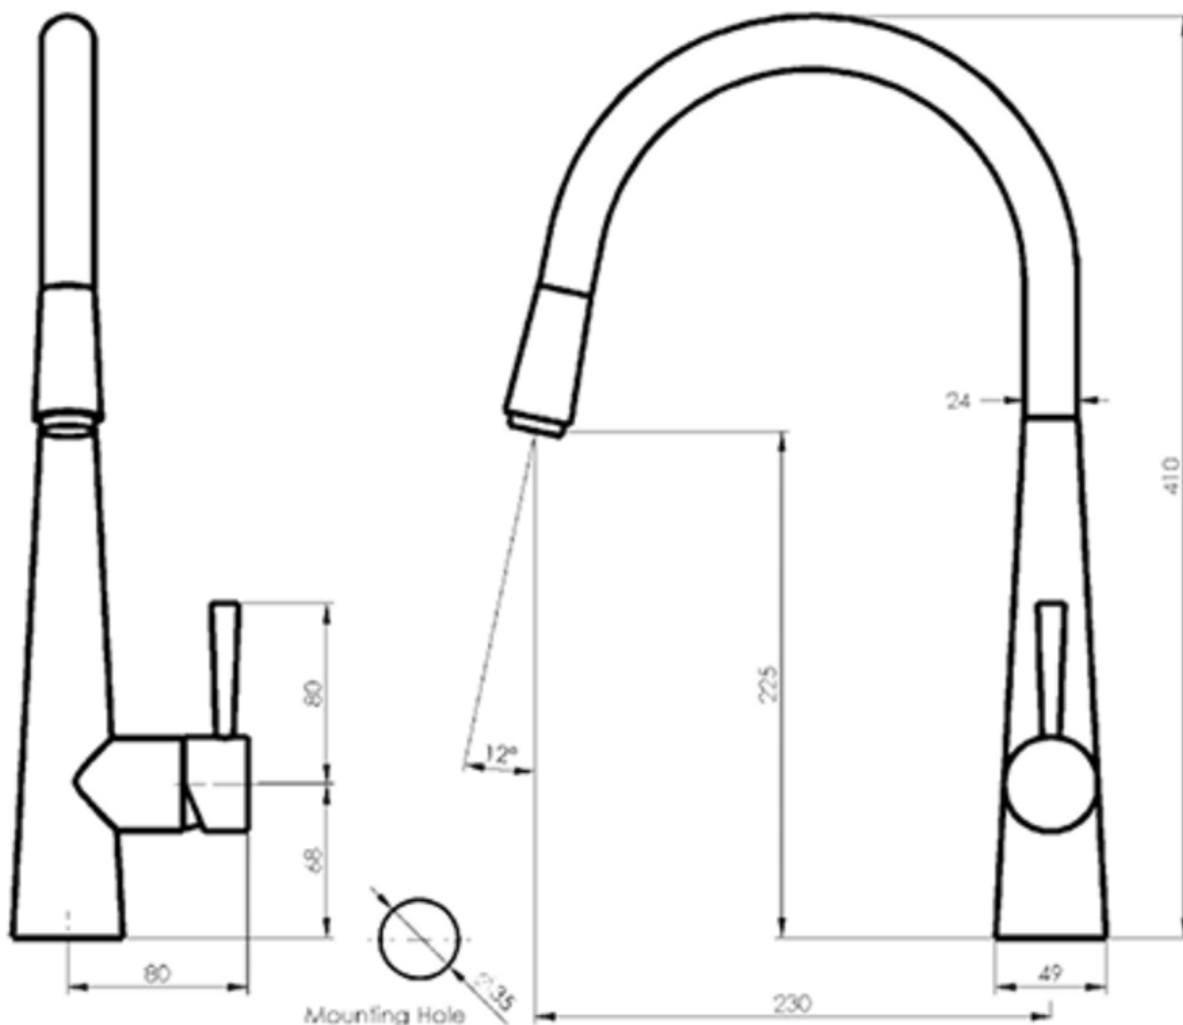

Galiano

Pull Down Sink Mixer

LF175203CP | Chrome

LF175203BN | Brushed Nickel

LF175203MB | Matte Black

LF175203BB | Brushed Brass

LF175203GM | Gun Metal

LF175203BC | Brushed Copper

WELS 5 STAR 6.0 L/M

Dual Function Spray

Swivel Spout

AU PHONE - 1800 244 487
EMAIL - aussales@greenstapware.com
WEBSITE - greenstapware.com.au

GREENS
where life meets water