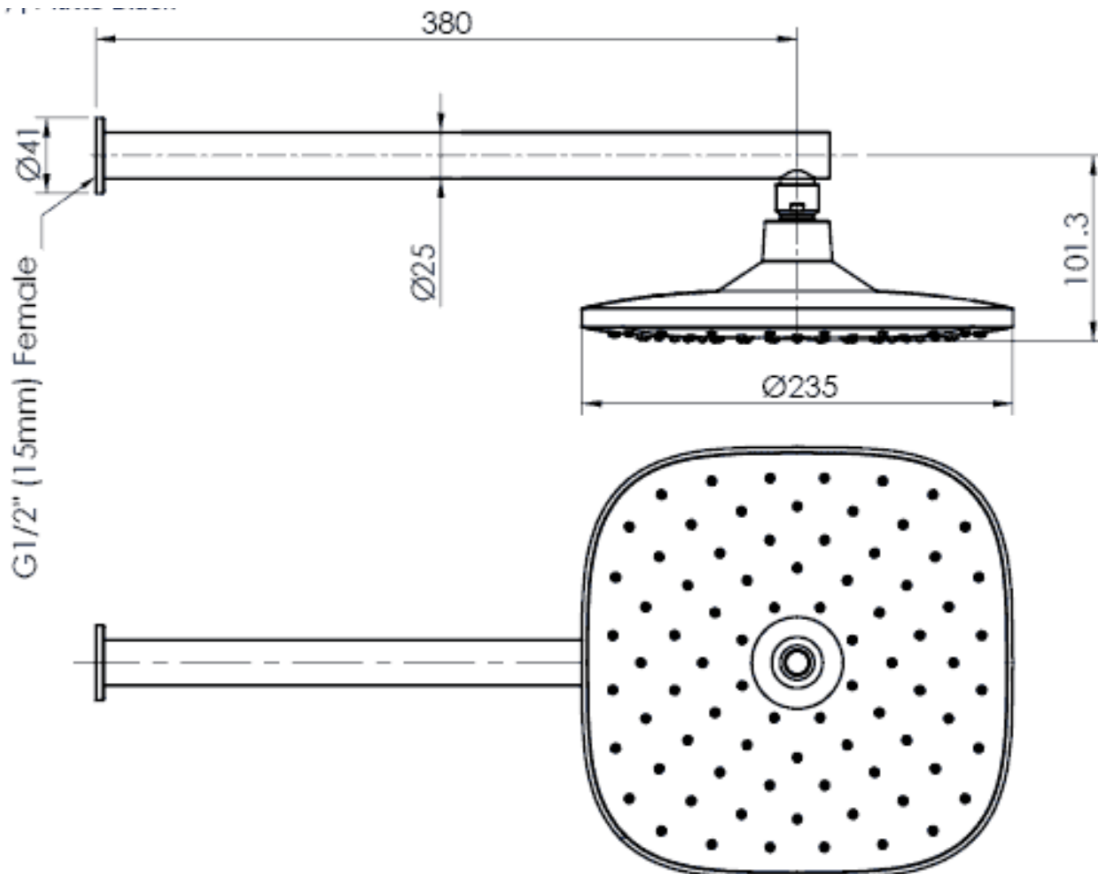

CORBAN

Wall Shower

193001CP | Chrome

193001BN | Brushed Nickel

193001MB | Matt Black

WELS 3 Star 9.0L/M

AU PHONE - 1800 244 487
EMAIL - aussales@greenstapware.com
WEBSITE - greenstapware.com.au

GREENS