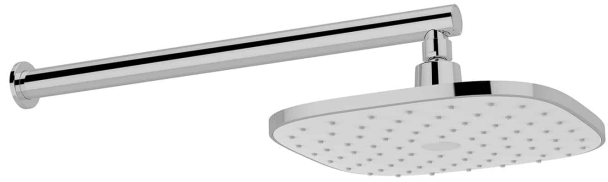

CORBAN

Wall Shower

193001CP | Chrome

193001BN | Brushed Nickel

193001MB | Matt Black

WELS 3 Star 9.0L/M

AU PHONE - 1800 244 487
EMAIL - aussales@greenstapware.com
WEBSITE - greenstapware.com.au

GREENS