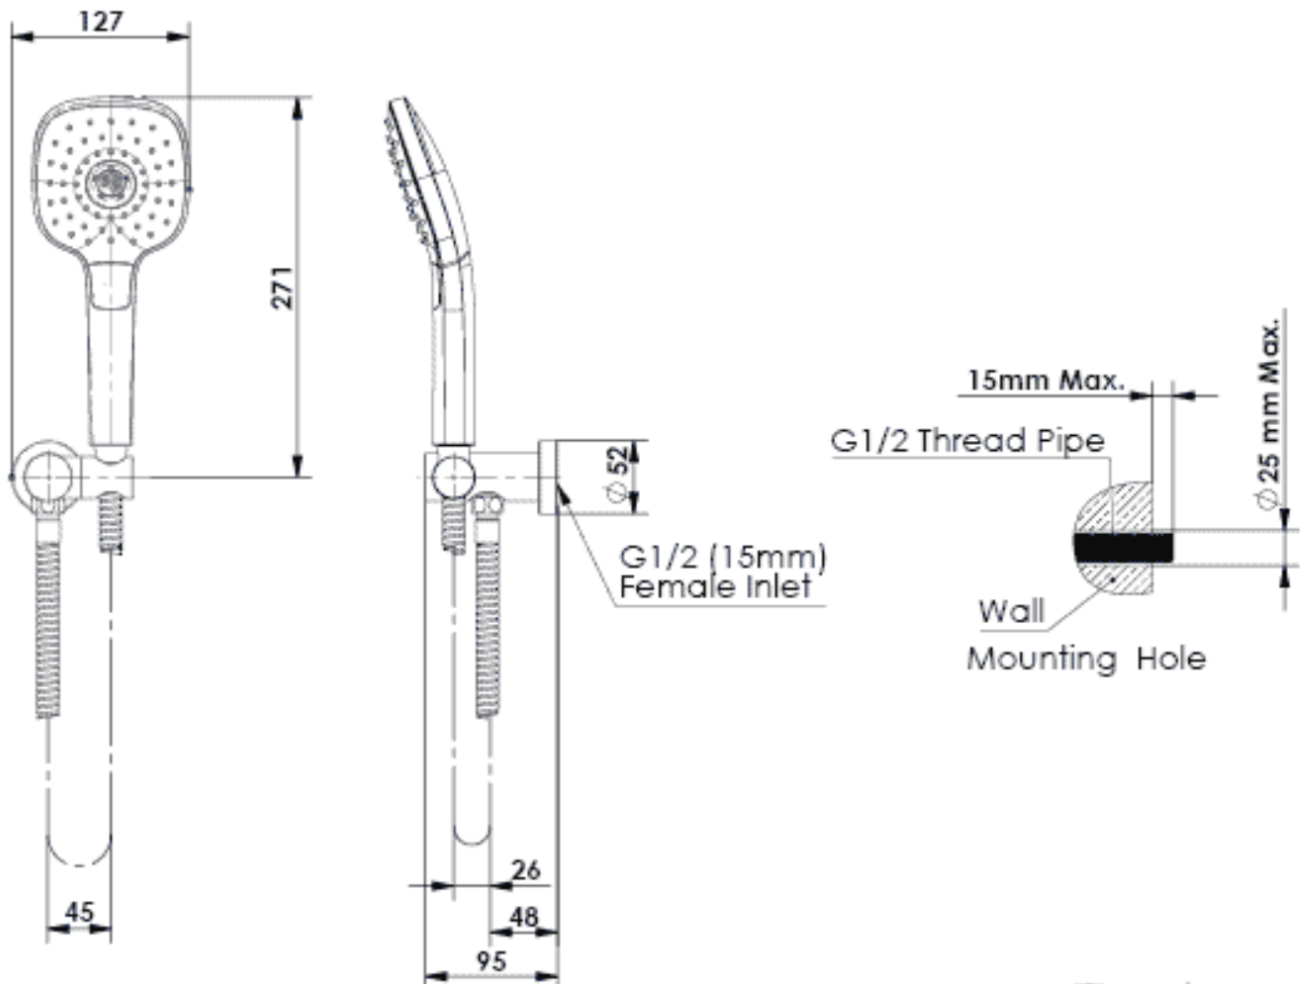

CORBAN

Hand Shower

901930CP | Chrome
901930BN | Brushed Nickel
901930MB | Matt Black

WELS 3 Star 9.0L/M
Multi Function Handset with
wall bracket

AU PHONE - 1800 244 487
EMAIL - aussales@greenstapware.com
WEBSITE - greenstapware.com.au