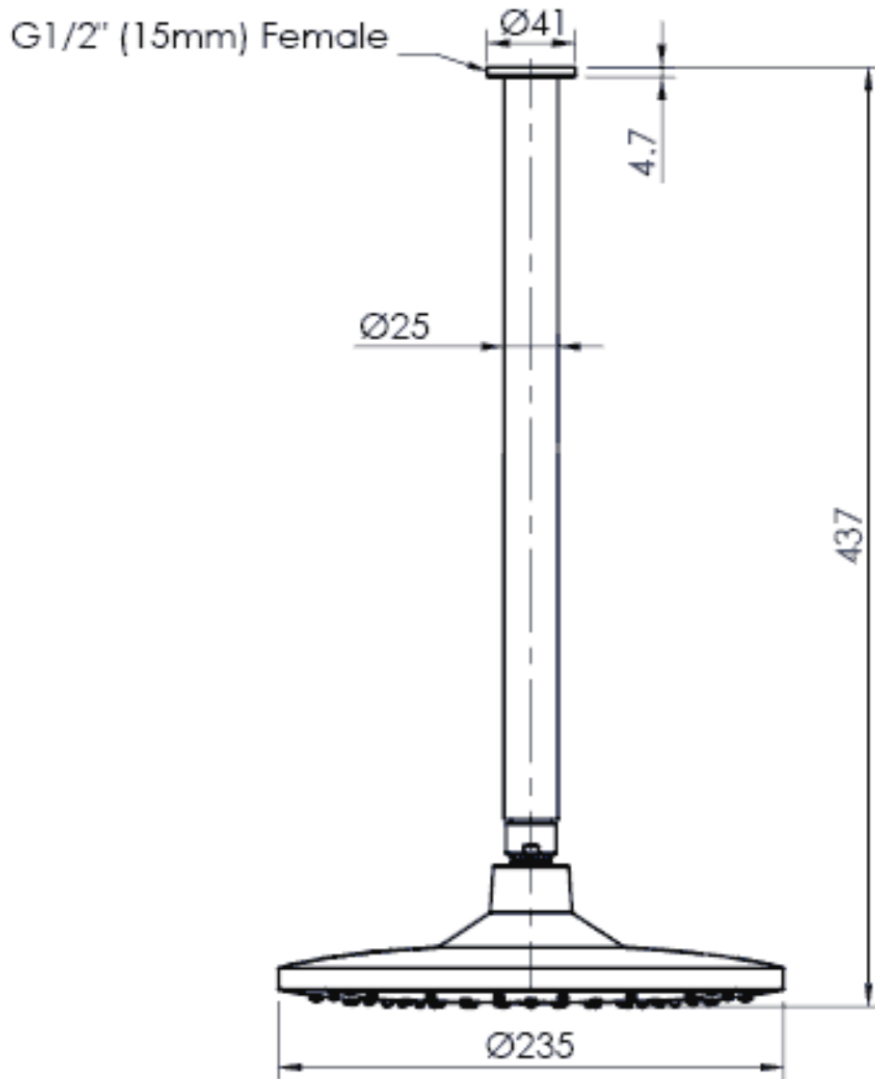

## Ceiling Shower

193002CP | Chrome

193002CP | Brushed Nickel

193002CP | Matt Black

WELS 3 Star 9.0L/M

**AU** PHONE - 1800 244 487  
EMAIL - [aussales@greenstapware.com](mailto:aussales@greenstapware.com)  
WEBSITE - [greenstapware.com.au](http://greenstapware.com.au)