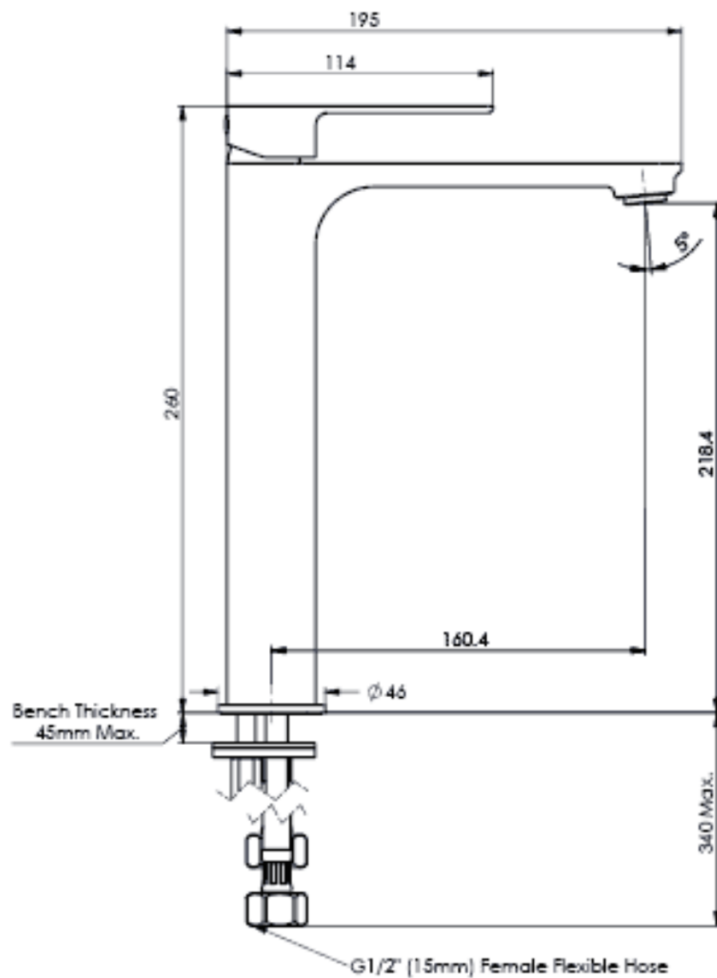

ASTRO II

Tower Basin Mixer

LF251385CP | Chrome

LF251385BN | Brushed Nickel

LF251385MB | Matte Black

LF251385BB | Brushed Brass

LF251385GM | Gun Metal

WELS 5 STAR 6.0 L/M

Fixed Spout

Mounting Hole

AU PHONE - 1800 244 487
EMAIL - aussales@greenstapware.com
WEBSITE - greenstapware.com.au

GREENS
where life meets water