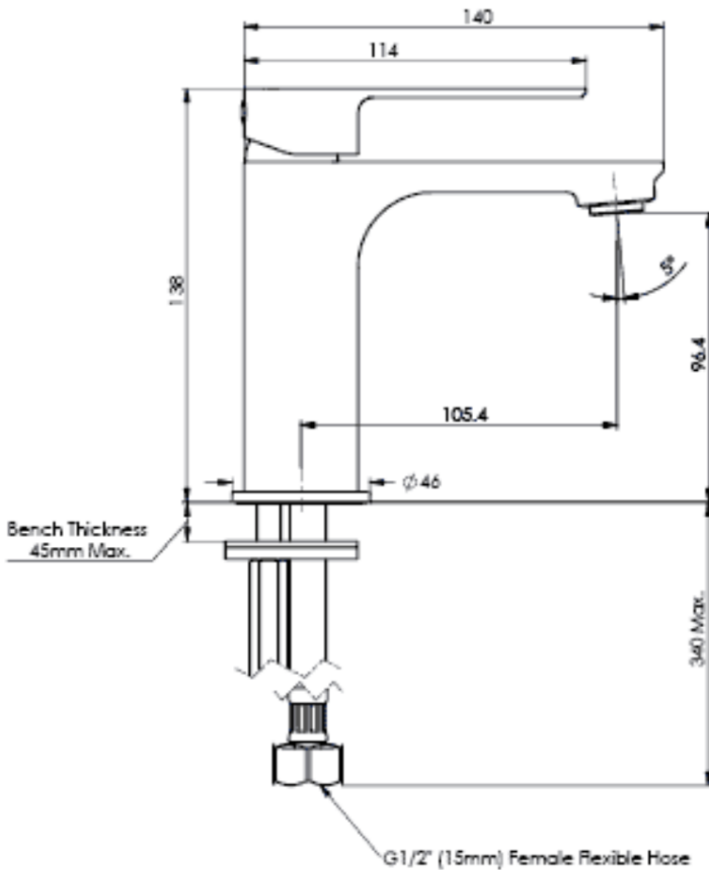

ASTRO II

Basin Mixer

LF251380CP | Chrome

LF251380BN | Brushed Nickel

LF251380MB | Matte Black

LF251380BB | Brushed Brass

LF251380GM | Gun Metal

WELS 5 STAR 6.0 L/M

Fixed Spout

Mounting Hole

AU PHONE - 1800 244 487
EMAIL - aussales@greenstapware.com
WEBSITE - greenstapware.com.au

GREENS

where life meets water